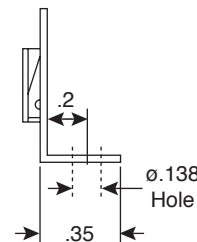

158-1007

158-1008

Dimensions: In.

SPECIFICATIONS	
Rating:	250VAC, 5 Amp
Mounting Hole:	Fits no. 6 screw
Lugs:	Steel, Tin Plated
Strip:	Phenolic .375" z .0625"

Date Last Revised: 1-31-06

Available from Mouser Electronics  
1-800-346-6873  
www.mouser.com