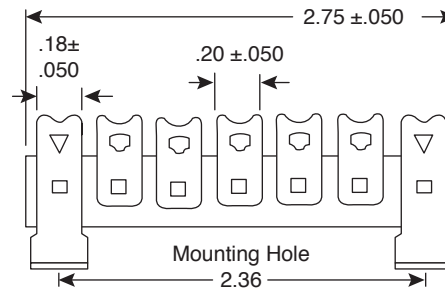

# Terminal Strips

158-Series

Terminal Strips

158-1002

158-1003

158-1004

158-1005

158-1006

158-1007

158-1008

Dimensions: In.

SPECIFICATIONS	
Rating:	250VAC, 5 Amp
Mounting Hole:	Fits no. 6 screw
Lugs:	Steel, Tin Plated
Strip:	Phenolic .375" z .0625"

Date Last Revised: 1-31-06

Available from Mouser Electronics  
1-800-346-6873  
www.mouser.com