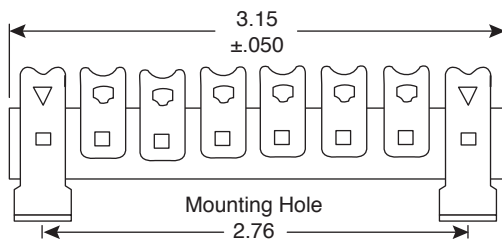

# Terminal Strips

158-Series

Terminal Strips

158-1002

158-1003

158-1004

158-1005

158-1006

158-1007

158-1008

Dimensions: In.

SPECIFICATIONS	
Rating:	250VAC, 5 Amp
Mounting Hole:	Fits no. 6 screw
Lugs:	Steel, Tin Plated
Strip:	Phenolic .375" z .0625"

Date Last Revised: 1-31-06

Available from Mouser Electronics  
1-800-346-6873  
www.mouser.com