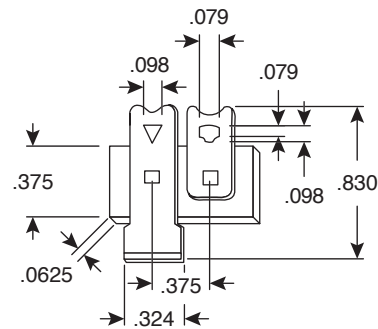

# Terminal Strips

158-Series

Terminal Strips

158-1002

158-1003

158-1004

158-1005

158-1006

158-1007

158-1008

Dimensions: In.

SPECIFICATIONS	
Rating:	250VAC, 5 Amp
Mounting Hole:	Fits no. 6 screw
Lugs:	Steel, Tin Plated
Strip:	Phenolic .375" z .0625"

Date Last Revised: 1-31-06

Available from Mouser Electronics  
1-800-346-6873  
www.mouser.com

KC- 300255

158-Series