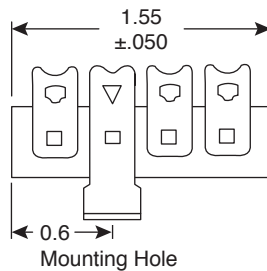

# Terminal Strips

158-Series

Terminal Strips

158-1002

158-1003

158-1004

158-1005

158-1006

158-1007

158-1008

Dimensions: In.

SPECIFICATIONS	
Rating:	250VAC, 5 Amp
Mounting Hole:	Fits no. 6 screw
Lugs:	Steel, Tin Plated
Strip:	Phenolic .375" z .0625"

Date Last Revised: 1-31-06

Available from Mouser Electronics  
1-800-346-6873  
www.mouser.com