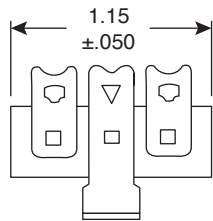

# Terminal Strips

158-Series

Terminal Strips

158-1002

158-1003

158-1004

158-1005

158-1006

158-1007

158-1008

Dimensions: In.

SPECIFICATIONS	
Rating:	250VAC, 5 Amp
Mounting Hole:	Fits no. 6 screw
Lugs:	Steel, Tin Plated
Strip:	Phenolic .375" z .0625"

Date Last Revised: 1-31-06

Available from Mouser Electronics  
1-800-346-6873  
www.mouser.com