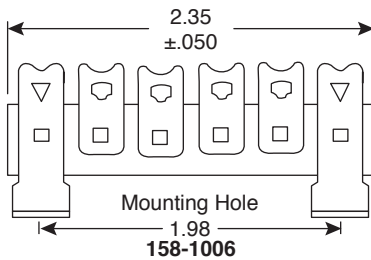

# Terminal Strips

158-Series

Terminal Strips

158-1002

158-1003

158-1004

158-1005

158-1006

158-1007

158-1008

Dimensions: In.

SPECIFICATIONS	
Rating:	250VAC, 5 Amp
Mounting Hole:	Fits no. 6 screw
Lugs:	Steel, Tin Plated
Strip:	Phenolic .375" z .0625"

Date Last Revised: 1-31-06

Available from Mouser Electronics  
1-800-346-6873  
www.mouser.com