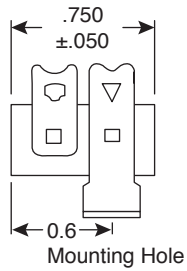

# Terminal Strips

158-Series

Terminal Strips

158-1002

158-1003

158-1004

158-1005

158-1006

158-1007

158-1008

Dimensions: In.

SPECIFICATIONS	
Rating:	250VAC, 5 Amp
Mounting Hole:	Fits no. 6 screw
Lugs:	Steel, Tin Plated
Strip:	Phenolic .375" z .0625"

Date Last Revised: 1-31-06

Available from Mouser Electronics  
1-800-346-6873  
www.mouser.com