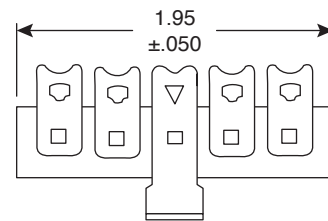

# Terminal Strips

158-Series

Terminal Strips

158-1002

158-1003

158-1004

158-1005

158-1006

158-1007

158-1008

Dimensions: In.

SPECIFICATIONS	
Rating:	250VAC, 5 Amp
Mounting Hole:	Fits no. 6 screw
Lugs:	Steel, Tin Plated
Strip:	Phenolic .375" z .0625"

Date Last Revised: 1-31-06

Available from Mouser Electronics  
1-800-346-6873  
www.mouser.com