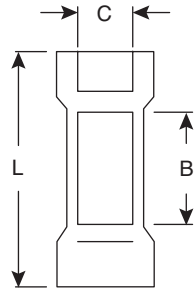

# Insulated Butt Connectors

159-1213 159-1614 159-1622

Insulated Butt Connectors

SPECIFICATIONS	
<b>Maximum Electrical Rating:</b>	75°C 300 volts max.
<b>Connector Material:</b>	Brass
<b>Insulation Material:</b>	Vinyl

Mouser Stock No.	Wire Range		Dimensions: In.			Max. Electric Current	Insulation Color
	AWG	mm <sup>2</sup>	B	C	L		
159-1213	12-10	5.5-5.91	.134	1.024		24 Ampere	Yellow
159-1614	16-14	2-.591	.091	1.024		15 Ampere	Blue
159-1622	22-16	1.25-5.91	.067	1.024		10 Ampere	Red