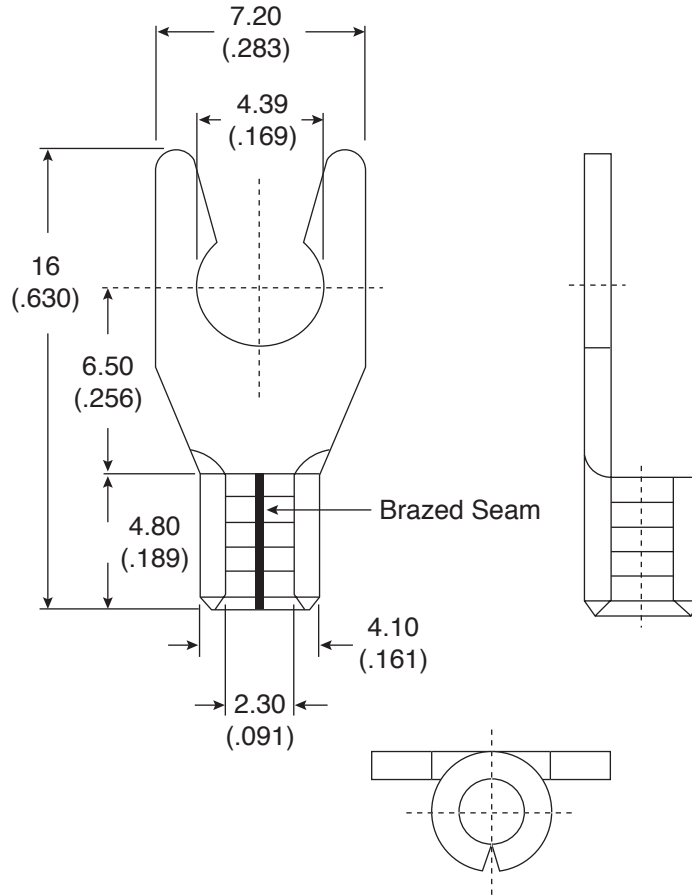

Locking Spade Solderless Terminal

159-1645

Locking Spade Solderless Terminal

Dimensions: In.

Date Last Revised: 6-23-05

Available from Mouser Electronics
1-800-346-6873
www.mouser.com

KC-300713

159-1645