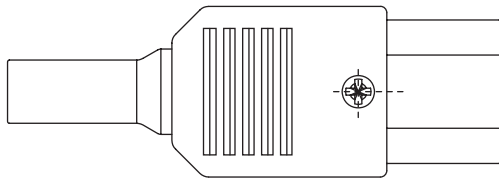

Cable Connector Outlet

161-R332-E

Cable Connector Outlet

Dimensions: mm (In.)

SPECIFICATIONS

Rating:	10A, 250VAC
Insulation Resistance:	Over 100MΩ at 500VDC
Dielectric Strength:	2000VAC for 1 Minute

MATERIALS

Body:	Black Glass-Filled Thermoplastic
RoHS Compliant	

Tolerance

X.XX±0.1
XX.XX±0.2
XXX.XX±0.3

Date Last Revised: 1-30-07

Available from Mouser Electronics
1-800-346-6873
www.mouser.com

KC- 301087

161-R332-E