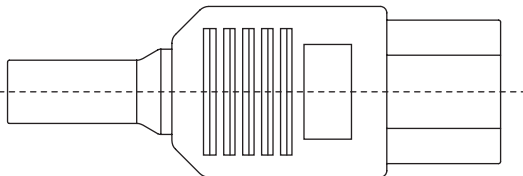

Cable Connector Outlet

161-R332-E

Cable Connector Outlet

Dimensions: mm (In.)

SPECIFICATIONS

Rating:	10A, 250VAC
Insulation Resistance:	Over 100MΩ at 500VDC
Dielectric Strength:	2000VAC for 1 Minute

MATERIALS

Body:	Black Glass-Filled Thermoplastic
RoHS Compliant	

Tolerance

X.XX±0.1
XX.XX±0.2
XXX.XX±0.3

Date Last Revised: 1-30-07

Available from Mouser Electronics
1-800-346-6873
www.mouser.com

KC- 301087

161-R332-E