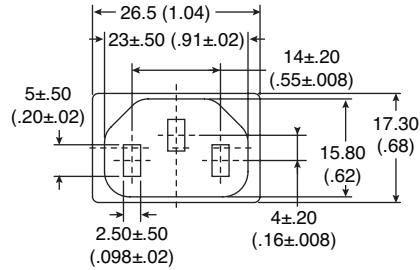

Cable Connector Outlet

161-R332-E

Cable Connector Outlet

Dimensions: mm (In.)

SPECIFICATIONS

Rating:	10A, 250VAC
Insulation Resistance:	Over 100MΩ at 500VDC
Dielectric Strength:	2000VAC for 1 Minute

MATERIALS

Body:	Black Glass-Filled Thermoplastic
RoHS Compliant	

Tolerance

X.XX±0.1
XX.XX±0.2
XXX.XX±0.3

Date Last Revised: 1-30-07

Available from Mouser Electronics
1-800-346-6873
www.mouser.com

KC- 301087

161-R332-E