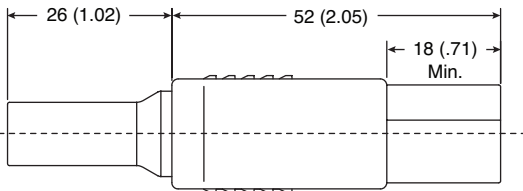

Cable Connector Outlet

161-R332-E

Cable Connector Outlet

Dimensions: mm (In.)

SPECIFICATIONS

Rating:	10A, 250VAC
Insulation Resistance:	Over 100MΩ at 500VDC
Dielectric Strength:	2000VAC for 1 Minute

MATERIALS

Body:	Black Glass-Filled Thermoplastic
RoHS Compliant	

Tolerance

X.XX±0.1
XX.XX±0.2
XXX.XX±0.3

Date Last Revised: 1-30-07

Available from Mouser Electronics
1-800-346-6873
www.mouser.com

KC- 301087

161-R332-E