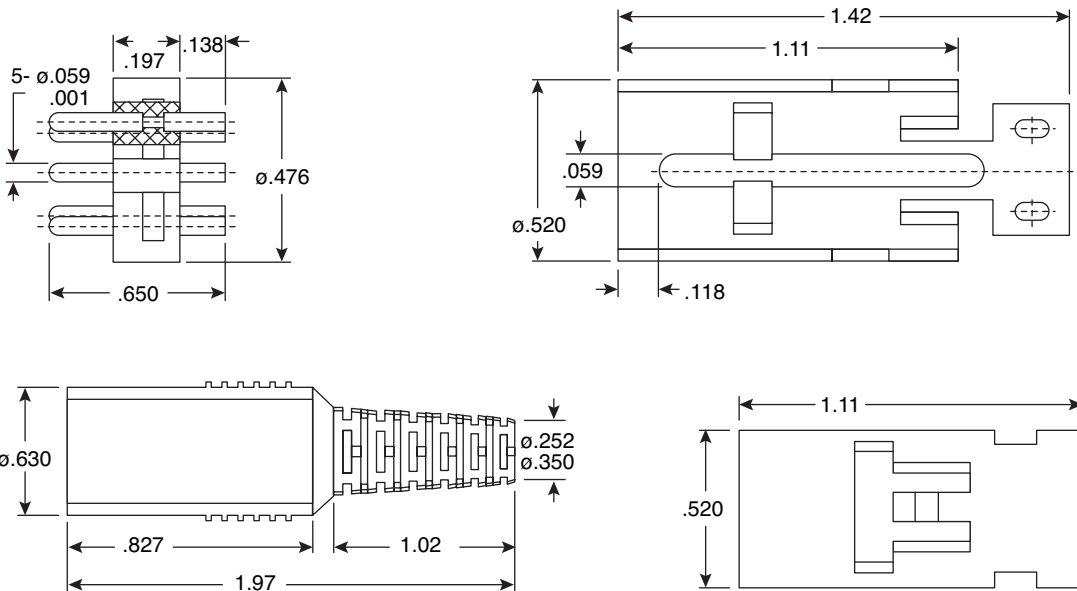

Plugs

171-0273, 171-0275, 171-0276

Plugs

Dimensions: In.

SPECIFICATIONS	
Type:	DIN w/ strain relief
Color:	black
Body Material:	ABS 5. PVC
Pins:	Silver Plated Copper
Rating:	1A
Wire Gauge:	24AWG Recommended