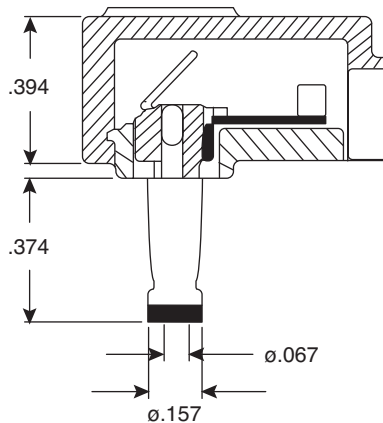

# 1.7mm DC Power Plug

171-3221-EX

1.7mm DC Power Plug

Dimensions: In.

SPECIFICATIONS	
Rated Current:	DC 2A @ each voltage section
Color:	black
RoHS Compliant by Exemption	

Date Last Revised: 12-9-05

Available from Mouser Electronics  
1-800-346-6873  
www.mouser.com

KC-300911

171-3221-EX