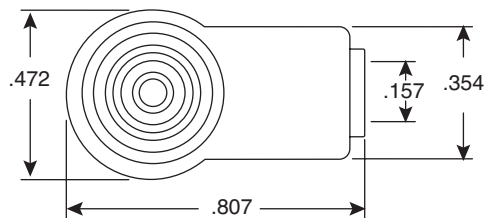

# 1.7mm DC Power Plug

171-3221-EX

1.7mm DC Power Plug

Dimensions: In.

SPECIFICATIONS	
Rated Current:	DC 2A @ each voltage section
Color:	black
RoHS Compliant by Exemption	

Date Last Revised: 12-9-05

Available from Mouser Electronics  
1-800-346-6873  
www.mouser.com

KC-300911

171-3221-EX