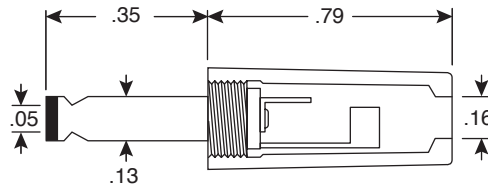

Mini DC Power Plug

17PP200-EX

Mini DC Power Plug

Dimensions: In.

SPECIFICATIONS	
Type:	Miniature DC Power
Net Weight:	1.5 grams
RoHS Compliant by Exemption	

Date Last Revised: 12-8-05

Available from Mouser Electronics
1-800-346-6873
www.mouser.com

KC-300899

17PP200-EX