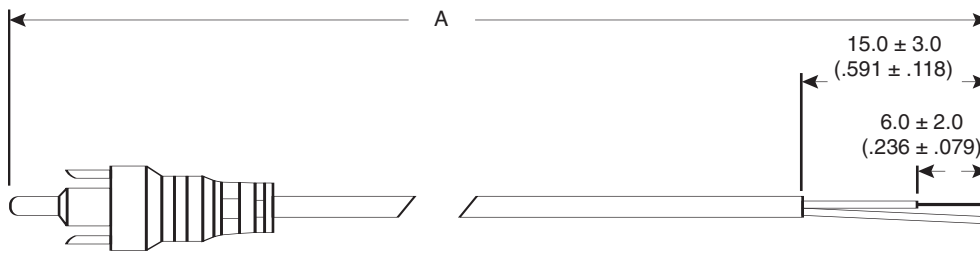

Cable Assemblies

172-1103, 172-1113, 172-1133

Cable Assemblies

Dimensions: mm and (In.)

Part No.	Color	Length "A" (In.)
172-1133	Black	36
172-1103	Black	72
172-1113	Black	120

SPECIFICATIONS	
Type:	RCA phono plug/stripped & tinned; shielded
Jacket:	black PVC
Conductor:	.12mm x 10
Shield:	.12mm x 28
Cable O.D.:	3.0 ± 0.2mm
Wire size:	26 AWG
Temperature:	Rated 60°
Voltage:	24V D.C.