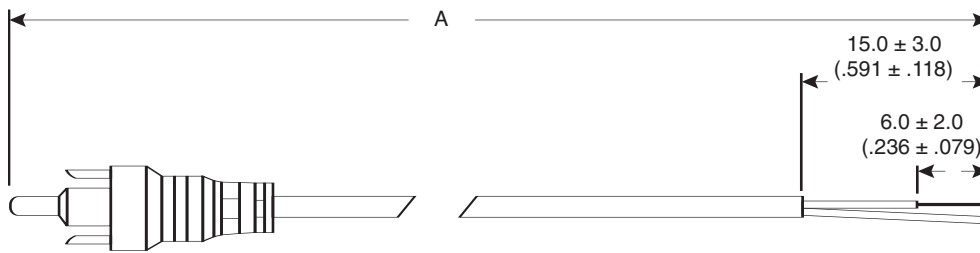

# Cable Assemblies

172-1103, 172-1113, 172-1133

Cable Assemblies

### Dimensions: mm and (In.)

Part No.	Color	Length "A" (In.)
172-1133	Black	36
172-1103	Black	72
172-1113	Black	120

SPECIFICATIONS	
Type:	RCA phono plug/stripped & tinned; shielded
Jacket:	black PVC
Conductor:	.12mm x 10
Shield:	.12mm x 28
Cable O.D.:	3.0 ± 0.2mm
Wire size:	26 AWG
Temperature:	Rated 60°
Voltage:	24V D.C.