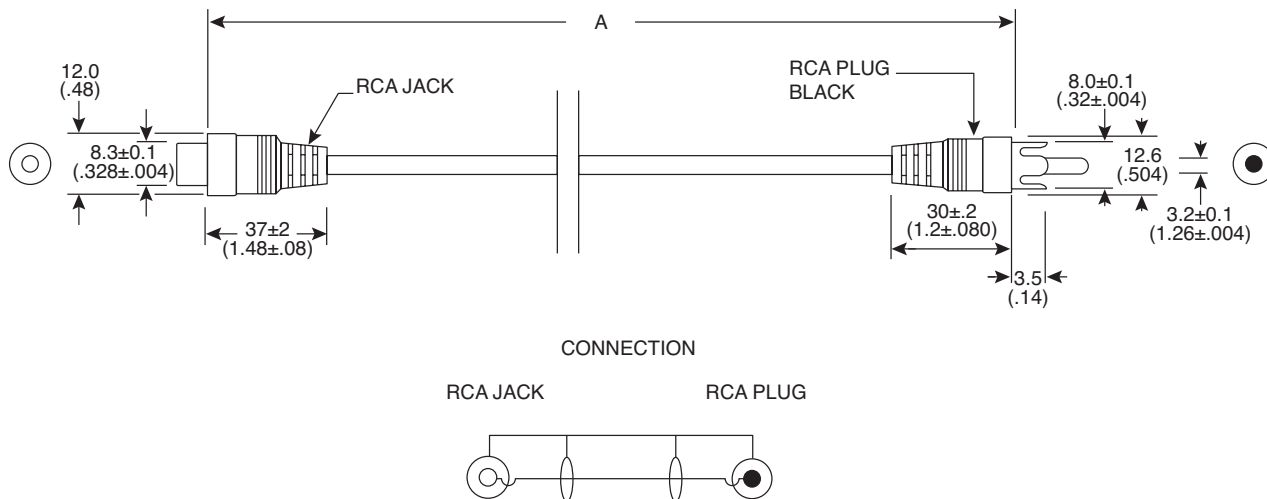

RCA Jack / RCA Plug Audio Cable

172-0020, 172-0021, 172-0023

RCA Jack / RCA Plug Audio Cable

Dimensions: mm (In.)

Dimensions: mm (In.)	
172-0020:	1830 ±50 (72 ±1.97)
172-0021:	3050 ±100 (120 ±3.94)
172-0023:	910 ±30 (36 ±1.18)

Specifications	
Type:	RCA Plug to RCA Jack
Jacket:	black PVC
Conductor:	.12mm x 10 Copper Wire
Shield:	.12mm x 30 Copper Wire
Cable O.D.:	3.5mm
Wire Size:	26 AWG
Temperature:	Rated 60°
Voltage:	24V D.C.