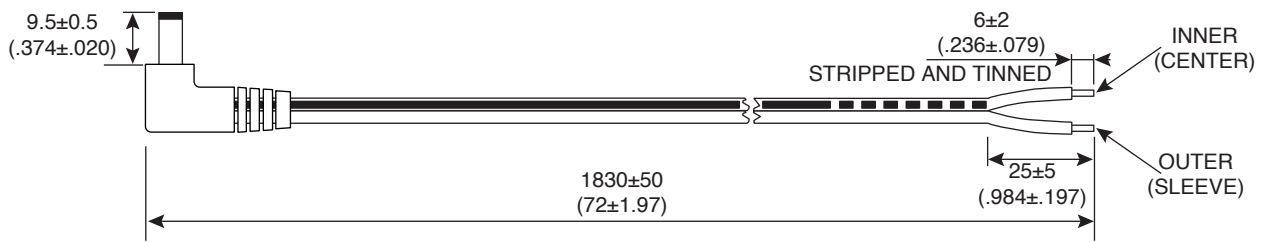

DC Power Cord

172-0174

DC Power Cord

Dimensions: mm (IN)

SPECIFICATIONS	
Type:	1.7 x 4.75 x 9.5 90° DC Plug to Stripped and Tinned
Wire:	24 AWG, Black Color
Temperature:	60°C
Voltage Rating:	300VDC

Date Last Revised: 10/14/05