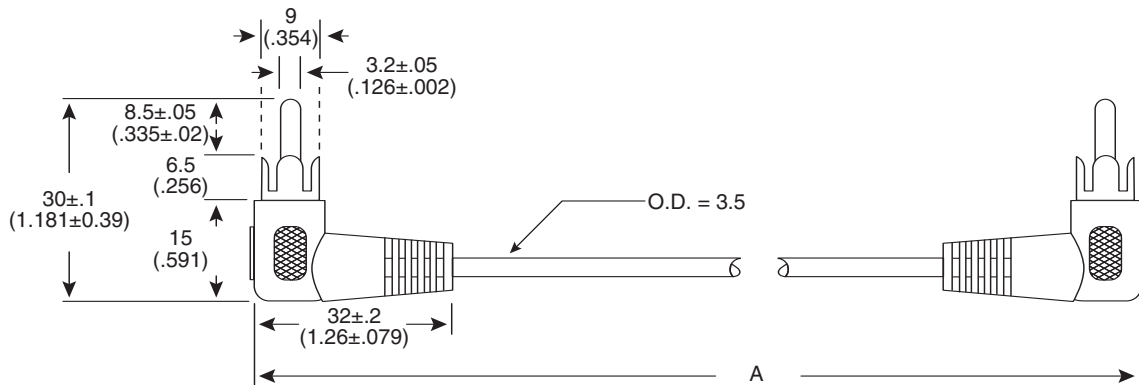

# Right Angle Cable Assemblies

172-1001, 172-1002, 172-1110

Right Angle Cable Assemblies

Connection  
RCA Plug      RCA Plug

DIMENSIONS: mm (IN)

## SPECIFICATIONS

<b>Type:</b>	RCA Phono Plug/Plug, Shielded
<b>Jacket:</b>	Gray PVC
<b>Conductor:</b>	26AWG
<b>Shield:</b>	.12mm x 28
<b>Cable O.D.:</b>	3.5mm
<b>Temperature:</b>	60°C
<b>Resistance:</b>	0.15Ω per Meter
<b>Voltage Rating:</b>	24VDC
Tip to Tip, Shield to Shield	

Mouser Stock No.	Length "A" (mm/in)	TOL (mm/in)
172-1001	920 (36)	30 (1.181)
172-1002	1525 (60)	50 (1.969)
172-1110	3050 (120)	100 (3.937)

Date Last Revised: 4-6-05

Available from Mouser Electronics  
1-800-346-6873  
www.mouser.com