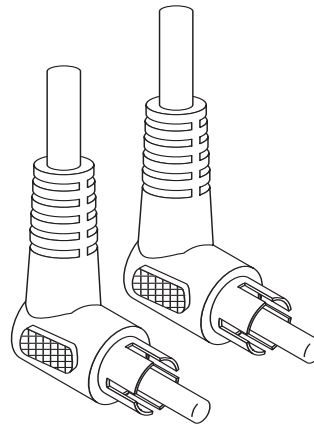

# Right Angle Cable Assemblies

172-1001, 172-1002, 172-1110

Right Angle Cable Assemblies

Connection  
RCA Plug      RCA Plug

DIMENSIONS: mm (IN)

## SPECIFICATIONS

<b>Type:</b>	RCA Phono Plug/Plug, Shielded
<b>Jacket:</b>	Gray PVC
<b>Conductor:</b>	26AWG
<b>Shield:</b>	.12mm x 28
<b>Cable O.D.:</b>	3.5mm
<b>Temperature:</b>	60°C
<b>Resistance:</b>	0.15Ω per Meter
<b>Voltage Rating:</b>	24VDC
Tip to Tip, Shield to Shield	