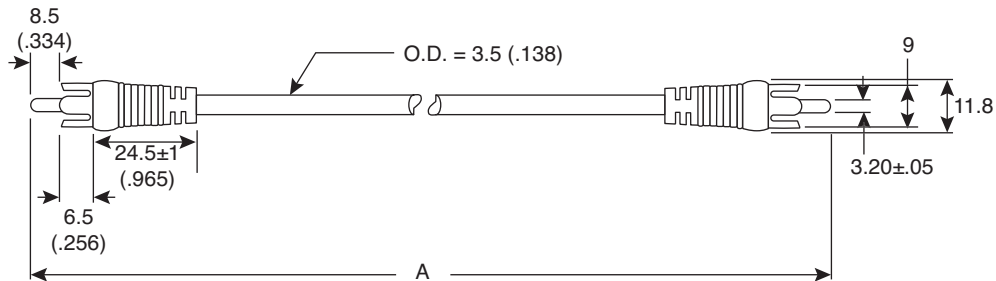

# Cord Sets

172-1101, 172-1161, 172-1166

Cord Sets

**DIMENSIONS:** mm (in)

## SPECIFICATIONS

<b>Type:</b>	RCA Plug on both ends
<b>Cable:</b>	(10/0.12+30/0.12) x 1C O.D. 3.5mm
<b>Temperature:</b>	60°C
<b>Resistance:</b>	0.15Ω per Meter
<b>Jacket:</b>	Black PVC
<b>Capacitance:</b>	180±5%pf/M 1KHz 25°C
<b>Voltage Rating:</b>	24V DC

Mouser Stock No.	Length (A)
172-1101	920±30 (36±1.18)
172-1161	3050±100 (120±3.84)
172-1166	1829±50 (72±1.97)

Date Last Revised: 1-26-11

Available from Mouser Electronics  
1-800-346-6873  
www.mouser.com