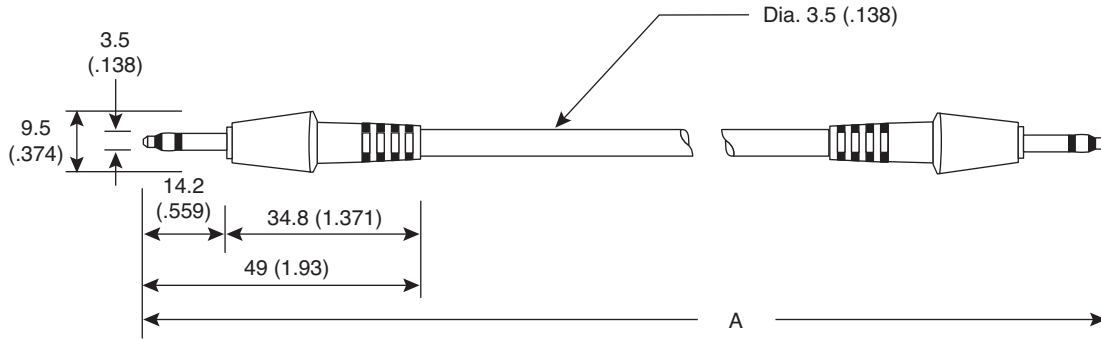

Cord Sets

172-2208, 172-2238, 172-2218

Cord Sets

3.5 Stereo Plug

3.5 Stereo Plug

DIMENSIONS: mm (in)

| SPECIFICATIONS | |
|-----------------|--|
| Type: | 3.5mm Stereo Plug to 3.5mm Stereo Plug |
| Cable: | (10/0.12 x 2C + 30/0.12) x 1C, 26 AWG |
| Cable O.D.: | ø3.5 2C Shield |
| Jacket: | Black PVC |
| Voltage Rating: | 24VDC |

| Mouser Stock No. | Length (A) |
|------------------|------------|
| 172-2208 | 1830 (72) |
| 172-2238 | 920 (36) |
| 172-2218 | 3050 (120) |

Date Last Revised: 12/12/07

Available from Mouser Electronics
1-800-346-6873 / www.mouser.com