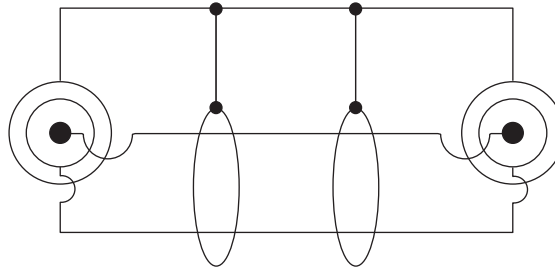

Cord Sets

172-2208, 172-2238, 172-2218

Cord Sets

3.5 Stereo Plug

3.5 Stereo Plug

DIMENSIONS: mm (in)

| SPECIFICATIONS | |
|-----------------|--|
| Type: | 3.5mm Stereo Plug to 3.5mm Stereo Plug |
| Cable: | (10/0.12 x 2C + 30/0.12) x 1C, 26 AWG |
| Cable O.D.: | ø3.5 2C Shield |
| Jacket: | Black PVC |
| Voltage Rating: | 24VDC |

| Mouser Stock No. | Length (A) |
|------------------|------------|
| 172-2208 | 1830 (72) |
| 172-2238 | 920 (36) |
| 172-2218 | 3050 (120) |

Date Last Revised: 12/12/07

Available from Mouser Electronics
1-800-346-6873 / www.mouser.com