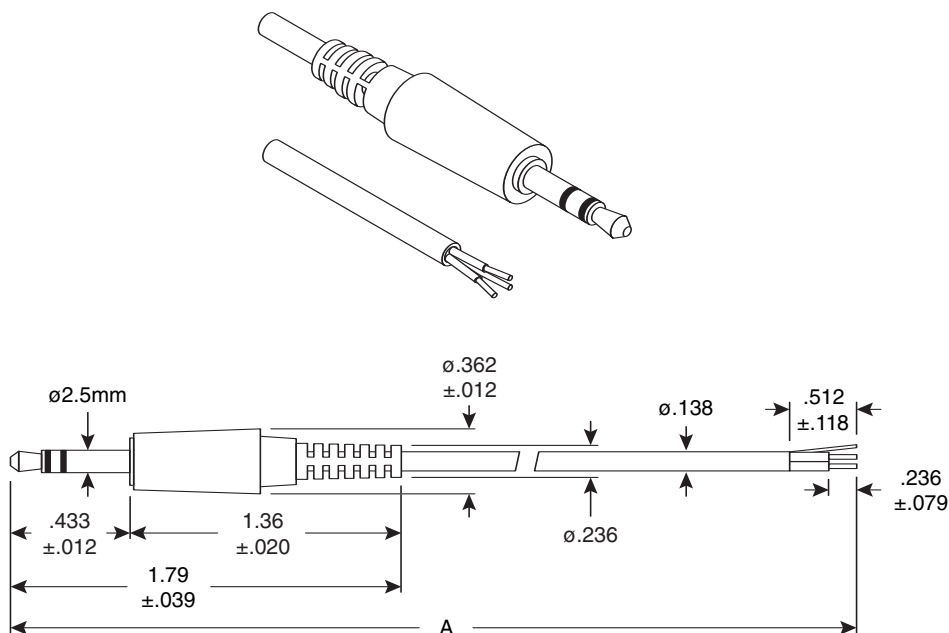

Stereo Plug Cable Assemblies

172-2204, 172-2214, 172-2234, 172-2304

Stereo Plug Cable Assemblies

DIMENSIONS: IN
(Except where noted.)

SPECIFICATIONS

Type:	2.5mm Stereo Plug, Stripped & Tinned, Shielded
Temperature:	60°C
Voltage Rating:	24VDC
Conductor:	26AWG (.12mm x 10) Copper Wire with PVC Jacket
Shield:	.12mm x 30 Wrapped Copper Wire
Plug:	Brass
Tip Insulator:	ABS
Body & Jacket:	PVC
Wire Color Coding:	Plug Tip (White), Ring (Red), Sleeve (Shielding)

Mouser Stock No.	Color	Length (A)
172-2234	Black	36
172-2204	Black	72
172-2214	Black	120
172-2304	Gray	72

Date Last Revised: 4-6-05

Available from Mouser Electronics
1-800-346-6873
www.mouser.com

KC-300318