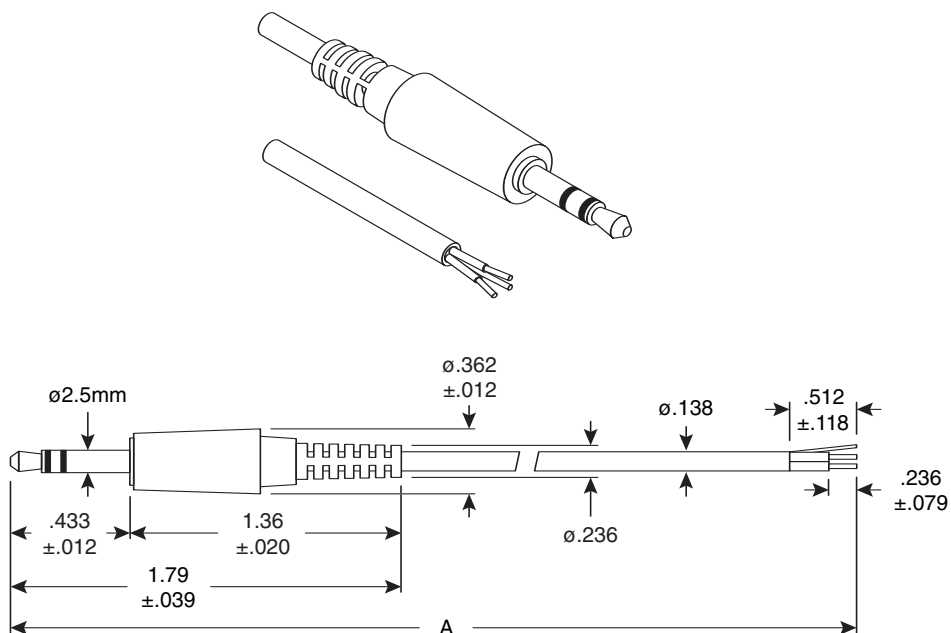

Stereo Plug Cable Assemblies

172-2204, 172-2214, 172-2234, 172-2304

Stereo Plug Cable Assemblies

DIMENSIONS: IN
(Except where noted.)

SPECIFICATIONS

Type:	2.5mm Stereo Plug, Stripped & Tinned, Shielded
Temperature:	60°C
Voltage Rating:	24VDC
Conductor:	26AWG (.12mm x 10) Copper Wire with PVC Jacket
Shield:	.12mm x 30 Wrapped Copper Wire
Plug:	Brass
Tip Insulator:	ABS
Body & Jacket:	PVC
Wire Color Coding:	Plug Tip (White), Ring (Red), Sleeve (Shielding)

Mouser Stock No.	Color	Length (A)
172-2234	Black	36
172-2204	Black	72
172-2214	Black	120
172-2304	Gray	72

Date Last Revised: 4-6-05

Available from Mouser Electronics
1-800-346-6873
www.mouser.com

KC-300318