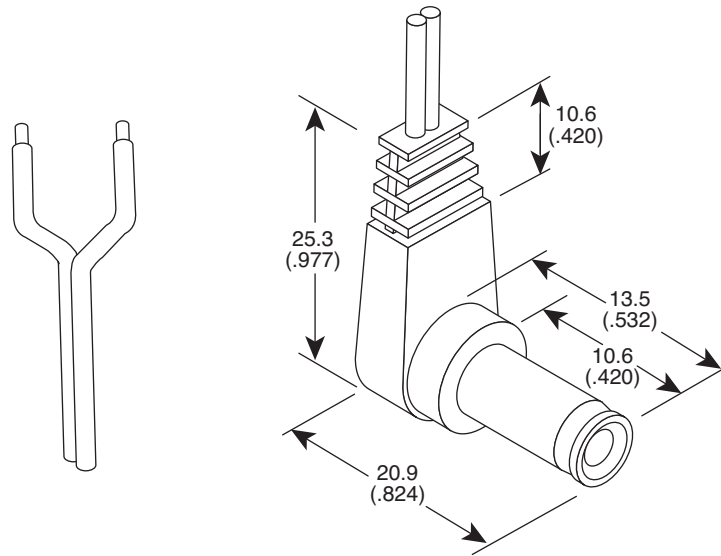

Gray Right Angle Cable

172-4001

Gray Right Angle Cable

Dimensions: mm (In.)

SPECIFICATIONS

| | |
|---------------------|--|
| Jacket: | Gray, PVC |
| Conductor: | .14mmx14 (.005x.55) (parallel types) |
| Cable O.D.: | 1.8mmx3.6mm (.07x.14) (parallel types) |
| Plug I.D.: | 2.1mm (.08) |
| Plug O.D.: | 5.5mm (.21) |
| Plug Length: | 11mm ± .5mm (.43±.019) |

| Mouser Stock No. | Length (In.) | Color | Termination | Cable Type | AWG |
|------------------|--------------|-------|---------------------------|------------|-----|
| 172-4001 | 72 | Gray | 2.1mm power plug/stripped | Parallel | 24 |