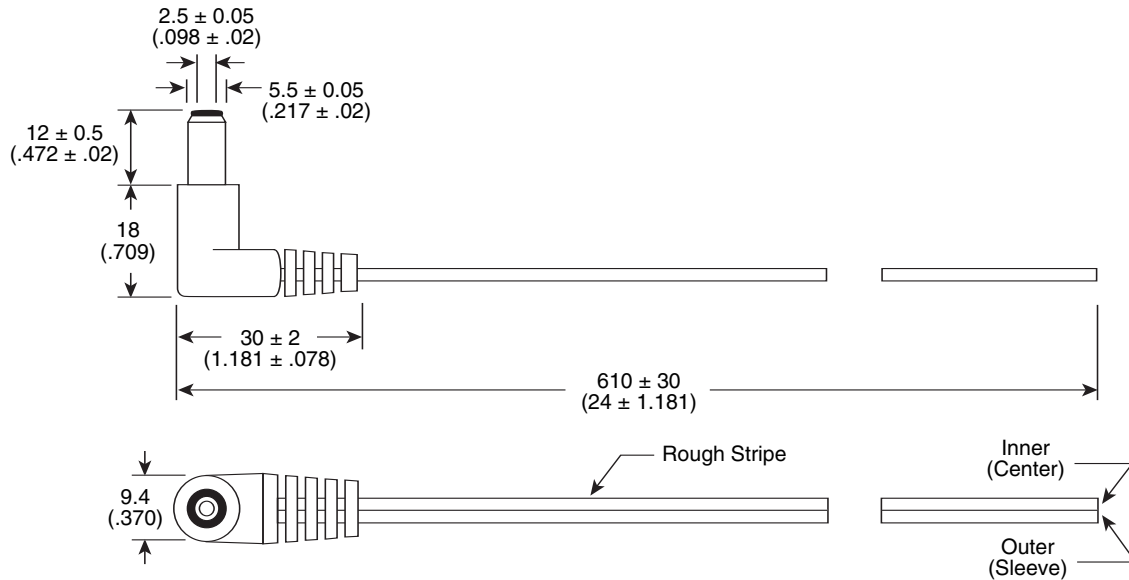

2.5MM Cord Set

172-4208

2.5MM Cord Set

Connection:

5.5*2.5*12.90 DC Plug Wire

Dimensions: mm and (In.)

SPECIFICATIONS	
Temperature:	60°C
Voltage rating:	300V
Amperage:	7-10 amps
5.5 * 2.5 * 12 right angle DC plug to cut	
18 AWG x 2F SPT-1 O.D. = 2.7 x 5.4mm 2ft long black color	
Center to rough stripe wire	
Sleeve to printing wire	