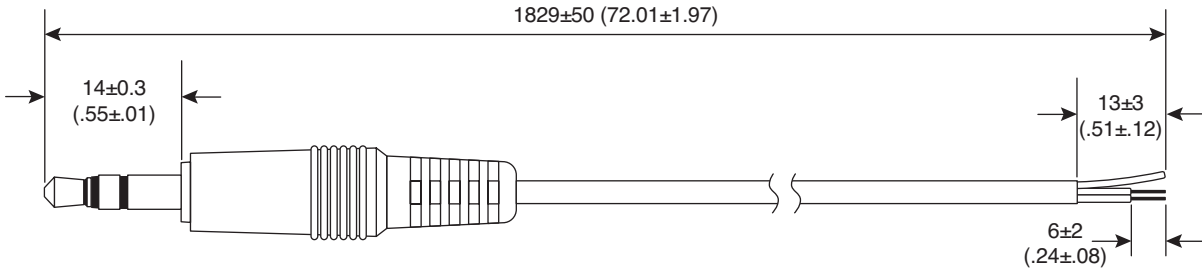

Cable Assemblies 3.5mm

172-7437-E

Cable Assemblies 3.5mm

CONNECTION	
P1	COLOR
PLUG TIP	WHITE
RING	RED
SLEEVE	DRAIN

Dimensions: mm (in.)

Electrical Specifications:	
Operation Temperature:	-10°C - +80°C
Insulation Resistance:	DC/250V 10MΩ Min.
Withstand Voltage:	AC/250V 2mA, for one minute.
Mechanical Specifications:	
Tensile Strength:	Overmold to cable jacket shall withstand 3kgf pull min. for one minute.