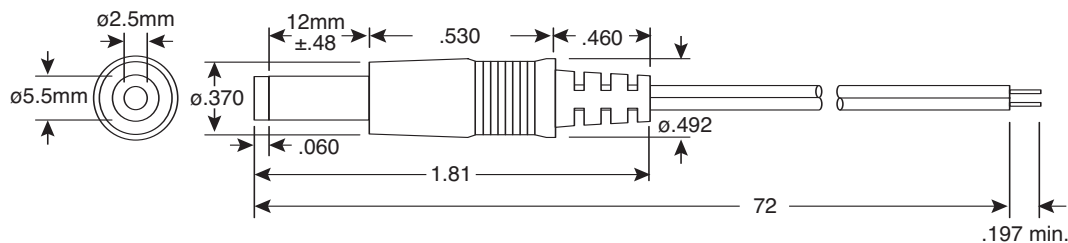

Cable Assembly

17FH114

Cable Assembly

DIMENSIONS: In.
Except where noted

SPECIFICATIONS	
Type:	High reliability, DC power cable
Speaker wire:	24AWG, PVC insulation
Cord type:	Parallel with striped pin indicator
Rated temperature:	60°C
Rated voltage:	300V
Resistance:	.15Ω / m
Color:	black