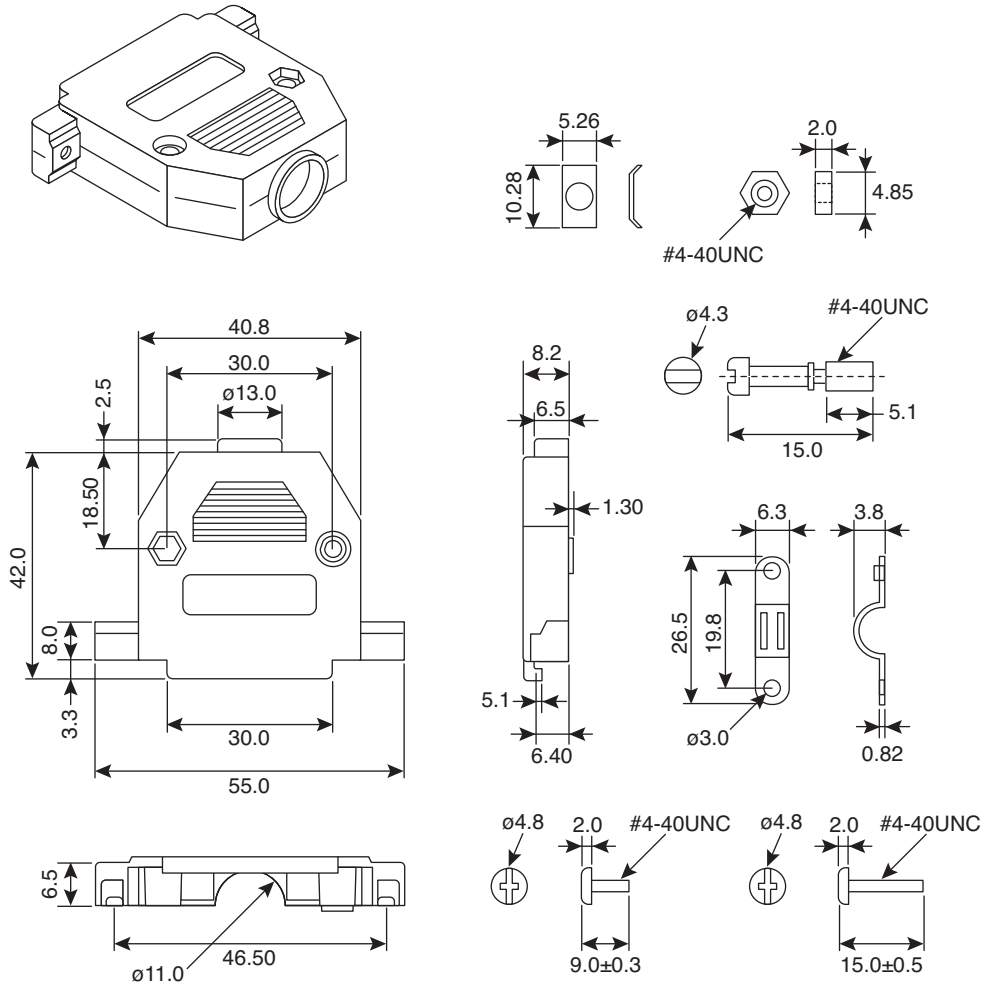

D-Sub Hood DB25 Locking

156-2025-EX

D-Sub Hood DB25 Locking

Dimensions: mm

SPECIFICATIONS	
Type:	Economy plastic locking hood
Housing Material:	ABS plastic, gray color

RoHS Compliant by Exemption

Date Last Revised: 7-6-09