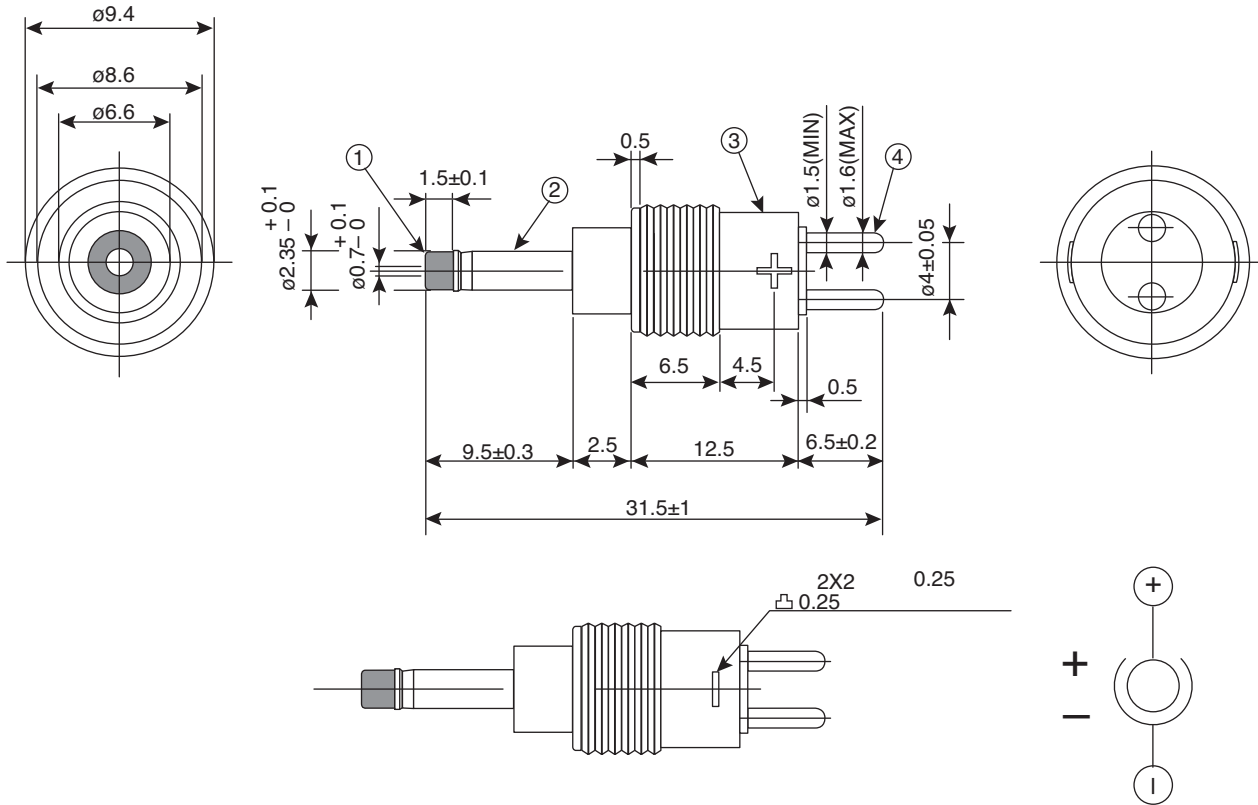

# DC Power Plug Straight

173-23507-ST-EX

**KOBI**CONN

DC Power Plug Straight

Dimensions: mm