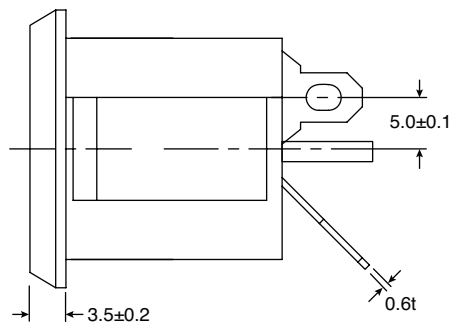

NEMA Outlet

161-RU0200-E

NEMA Outlet

Dimensions: mm

SPECIFICATIONS

Insulation Resistance:	Over 100MΩ at 500V DC
Dielectric Strength:	2000V AC 1 minute
Body Material:	Thermoplastic 94V-2~V-0
RoHS Compliant	