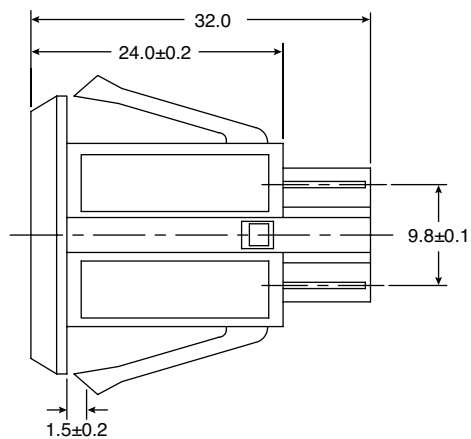

NEMA Outlet

161-RU0200-E

NEMA Outlet

Dimensions: mm

SPECIFICATIONS

Insulation Resistance:	Over 100MΩ at 500V DC
Dielectric Strength:	2000V AC 1 minute
Body Material:	Thermoplastic 94V-2~V-0
RoHS Compliant	