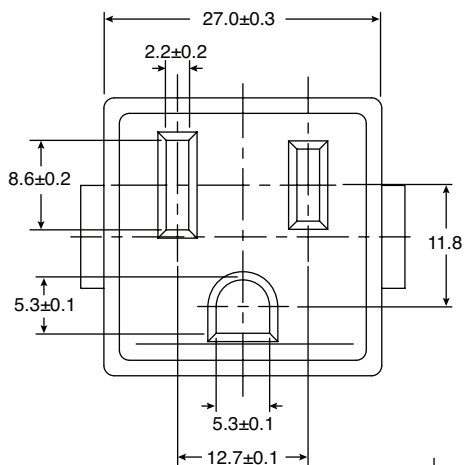

NEMA Outlet

161-RU0200-E

NEMA Outlet

Dimensions: mm

SPECIFICATIONS

Insulation Resistance:	Over 100MΩ at 500V DC
Dielectric Strength:	2000V AC 1 minute
Body Material:	Thermoplastic 94V-2~V-0
RoHS Compliant	