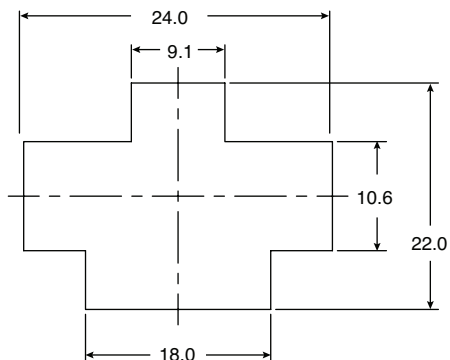

NEMA Outlet

161-RU0200-E

NEMA Outlet

Dimensions: mm

SPECIFICATIONS

Insulation Resistance:	Over 100MΩ at 500V DC
Dielectric Strength:	2000V AC 1 minute
Body Material:	Thermoplastic 94V-2~V-0
RoHS Compliant	