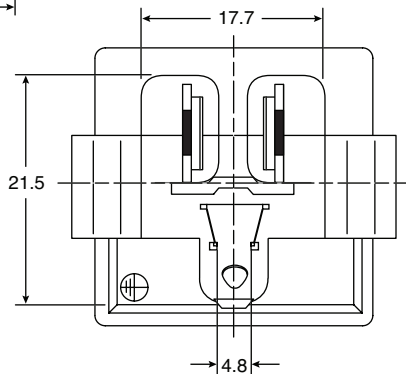

NEMA Outlet

161-RU0200-E

NEMA Outlet

Dimensions: mm

SPECIFICATIONS

Insulation Resistance:	Over 100MΩ at 500V DC
Dielectric Strength:	2000V AC 1 minute
Body Material:	Thermoplastic 94V-2~V-0
RoHS Compliant	