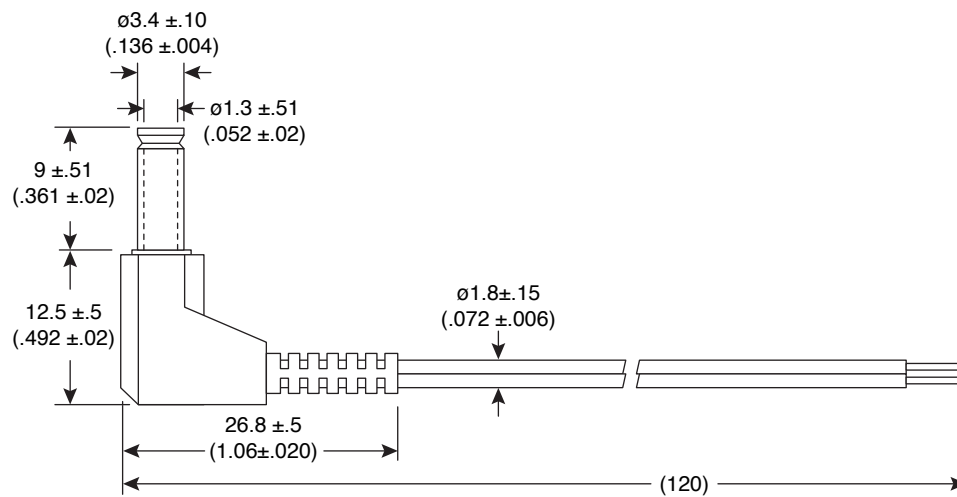

# Plug Assembly

172-1373

**KOBI**CONN

Plug Assembly

**DIMENSIONS: mm (In.)**  
Except where noted

SPECIFICATIONS	
Type:	DC 1.3mm right angle, detent "locking plug"/stripped & tinned
Jacket:	Black PVC
Cable:	24AWG; parallel, black w/ white stripe
Voltage rating:	24VDC
Temperature:	60°C
Current rating:	2 amp