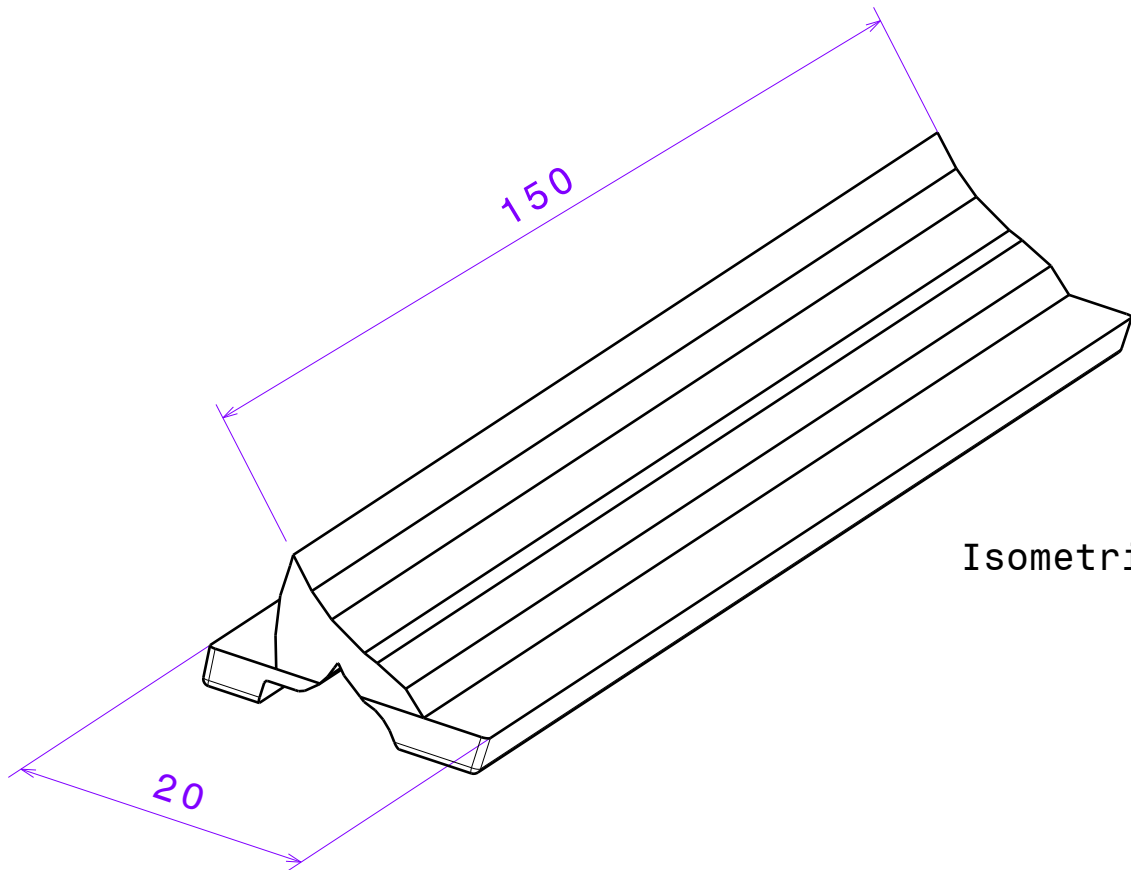

2

2

1

1

Isometric view

LED position

Front view

MATERIAL: PMMA clear

CHECKED BY
-

DATE
-

SIZE
A4

DRAWING NUMBER
C12446

REV
3

DESIGNED BY
pl

DATE
25.10.2011

SCALE 2:1

WEIGHT (g)

SHEET

1/1

D

A