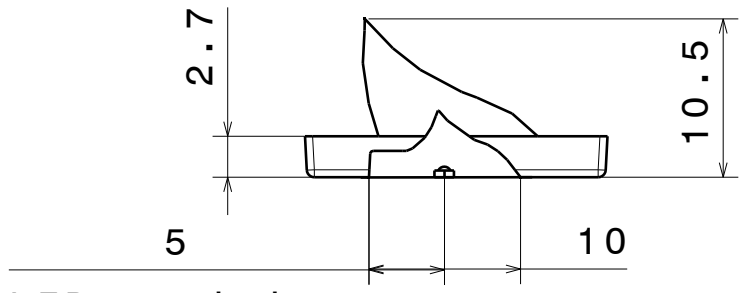

2

2

1

1

Isometric view

LED position

Front view

MATERIAL: PMMA clear

CHECKED BY
-

DATE
-

SIZE
A4

DRAWING NUMBER
C12446

REV
3

DESIGNED BY
pl

DATE
25.10.2011

SCALE 2:1