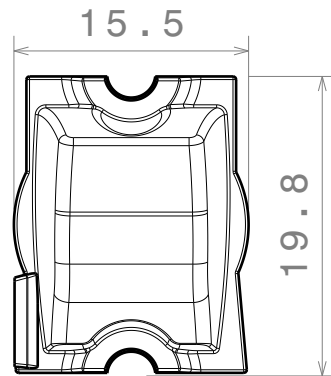

D

C

B

A

Isometric view

Bottom view

Beam direction

Front view

Strada lens arrangement recommendation

Top view

MATERIALS
 Lens: PMMA
 Tape(optional): PU Foam

Part no. with tape fastening: CA11992_Strada-T-DN

This drawing is our property.
 It can't be reproduced
 or communicated without
 our written agreement.

DESIGNED BY hh	DATE 14.05.2010
-------------------	--------------------

SIZE A4	DRAWING NUMBER C11896	REV 1
------------	--------------------------	----------

SCALE 2:1	WEIGHT (g)	SHEET 1/1
--------------	------------	--------------