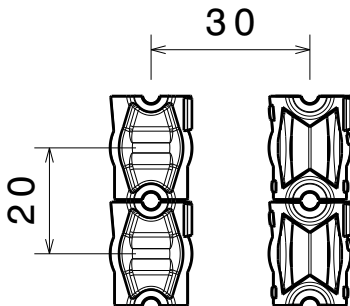

D

C

B

A

Isometric view

Bottom view

Beam direction

Front view

Strada lens arrangement recommendation

Top view

MATERIALS
 Lens: PMMA
 Tape(optional): PU Foam

Part no. with tape fastening: CA11992_Strada-T-DN

This drawing is our property.
 It can't be reproduced
 or communicated without
 our written agreement.

DESIGNED BY hh	DATE 14.05.2010
-------------------	--------------------

SIZE A4	DRAWING NUMBER C11896	REV 1
------------	--------------------------	----------

SCALE 2:1	WEIGHT (g)	SHEET 1/1
--------------	------------	--------------