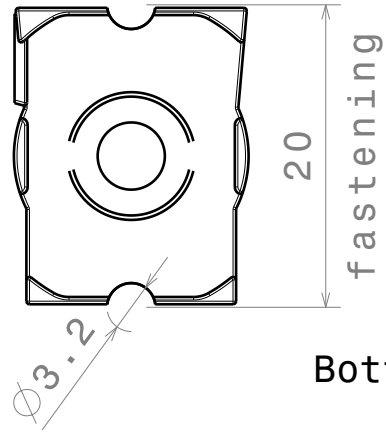

D

C

B

A

Isometric view

Bottom view

Beam direction

Front view

Strada lens arrangement recommendation

Top view

MATERIALS
 Lens: PMMA
 Tape(optional): PU Foam

Part no. with tape fastening: CA11992_Strada-T-DN

This drawing is our property.
 It can't be reproduced
 or communicated without
 our written agreement.

DESIGNED BY hh	DATE 14.05.2010
-------------------	--------------------

SIZE A4	DRAWING NUMBER C11896	REV 1
------------	--------------------------	----------

SCALE 2:1	WEIGHT (g)	SHEET 1/1
--------------	------------	--------------