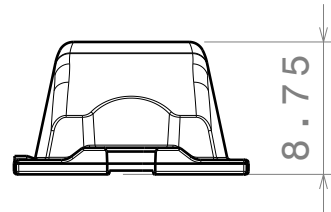

D

C

B

A

Isometric view

Bottom view

Beam direction

Front view

Strada lens arrangement recommendation

Top view

MATERIALS
 Lens: PMMA
 Tape(optional): PU Foam

Part no. with tape fastening: CA11992_Strada-T-DN

This drawing is our property.
 It can't be reproduced
 or communicated without
 our written agreement.

DESIGNED BY hh	DATE 14.05.2010
-------------------	--------------------

SIZE A4	DRAWING NUMBER C11896	REV 1
------------	--------------------------	----------

SCALE 2:1	WEIGHT (g)	SHEET 1/1
--------------	------------	--------------