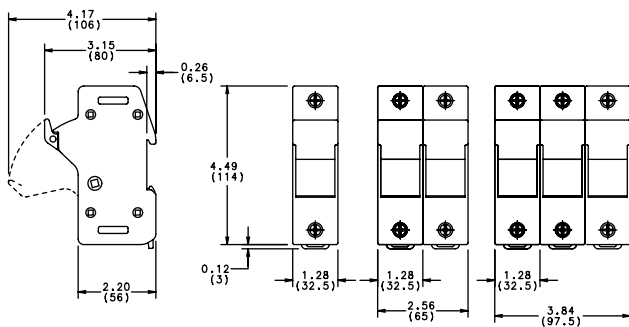

Dimensions in inches (mm in parentheses)

30 Amp