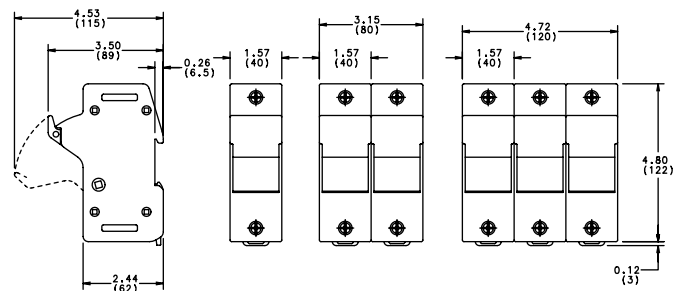

60 Amp

Specifications

Voltage Rating: 600 VAC
Interrupting Rating: 200 kA
Ampere Rating: 30 and 60 amperes
Terminal Type: Pressure plate
Suggested Torque: 30A – 35 inch-pounds
60A – 45 inch-pounds
Wire Range: #2 – #14CU

Material: Thermo-plastic
Flammability Rating: 94V0
Approvals: UL Listed
CSA Certified
IEC Type IP20 Protection
CE