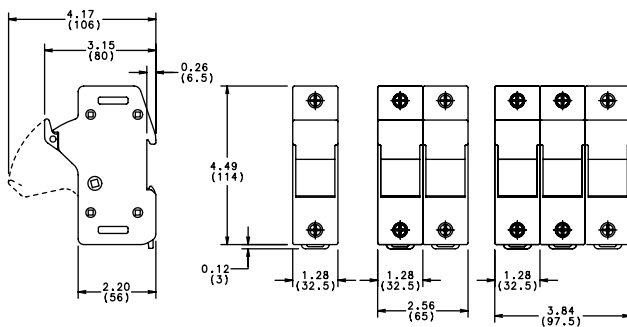

Dimensions in inches (mm in parentheses)

30 Amp