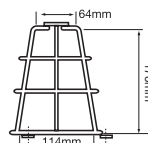

50003 Small Cage Guard
 Suitable for use with
 100 & 125 series beacons

50010 Large Cage Guard
 Suitable for use with 201/200,
 401/400 & 501/500 series beacons

Note: Brackets and Cage Guards are not interchangeable at this present time.