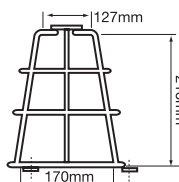

50003 Small Cage Guard
 Suitable for use with
 100 & 125 series beacons

50010 Large Cage Guard
 Suitable for use with 201/200,
 401/400 & 501/500 series beacons

Note: Brackets and Cage Guards are not interchangeable at this present time.