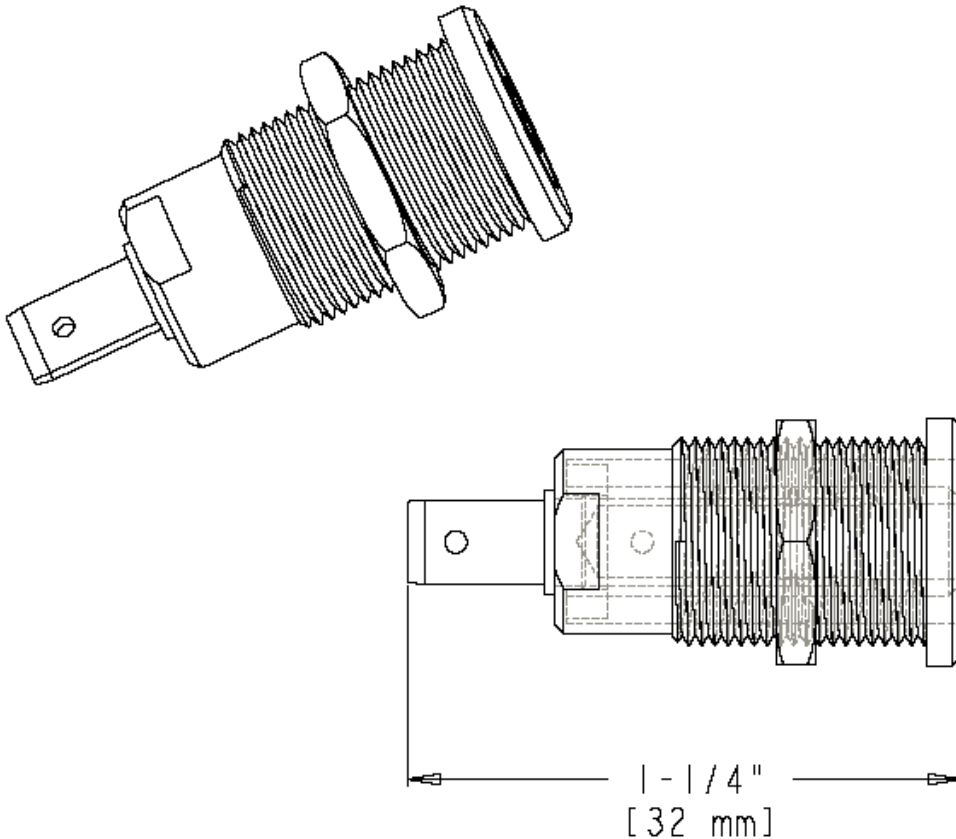

**Part Number:** BU-31609- \*  
**Description:** Screw-in Safety Socket with Spade and Metal Nut  
3107

- Screw-in Safety Socket with Spade and Metal Nut
- Material: Hardware: nickel-plated brass; Insulator: ABS-nylon composite
- Length: 1.26" (32 mm)
- \*Std. Colors: -0 Black, -2 Red
- Rating: 600Volts, category III, 1000Volts, category II, 35 Amps, IEC  
1010 Compliant
- RoHS Compliant