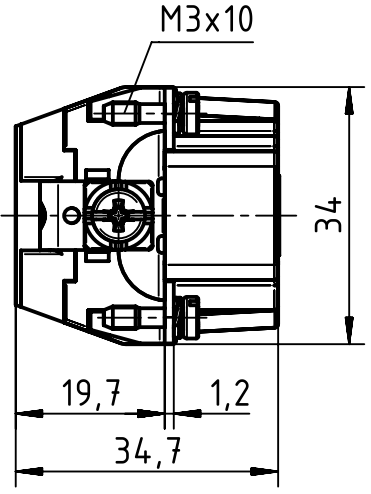

1 2 3 4 5 6

A
B
C
D

panel cut out (1:2)

	All Dimensions in mm Original Size DIN A4		Scale 1:1	Free size tol.		Ref.
	All rights reserved Department EL PD - DE		Created by HOLLERT	Inspected by SPILKERN	Standardisation TIEMANNA	Date 2013-11-05
HARTING Electric GmbH & Co. KG D-32339 Espelkamp			Title Han High Temp 16E-c male			Doc-Key / ECM-Nr. 100528781/UGD/001/A 500000067351
			Type TB	Number 09 33 816 2602		Rev. A Page 1/1