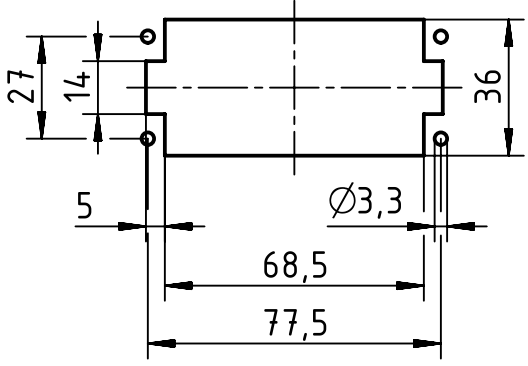

1 2 3 4 5 6

A
B
C
D

panel cut out (1:2)

	All Dimensions in mm Original Size DIN A4		Scale 1:1	Free size tol.		Ref.
	All rights reserved Department EL PD - DE		Created by HOLLERT	Inspected by SPILKERN	Standardisation TIEMANNA	Date 2013-11-05
HARTING Electric GmbH & Co. KG D-32339 Espelkamp			Title Han High Temp 16E-c male			Doc-Key / ECM-Nr. 100528781/UGD/001/A 500000067351
			Type TB	Number 09 33 816 2602		Rev. A Page 1/1