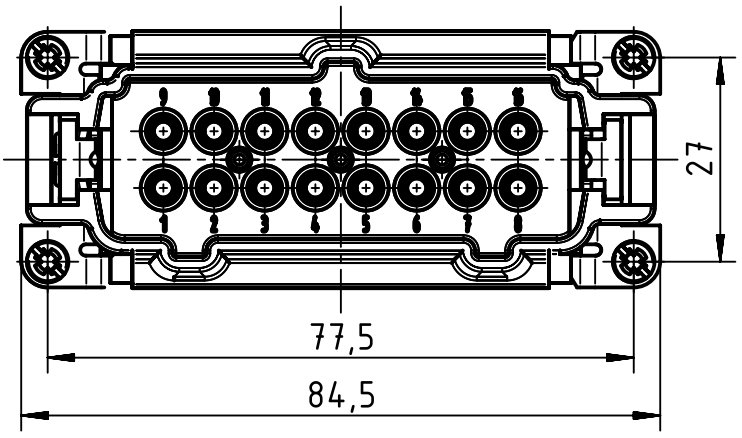

1 2 3 4 5 6

A
B
C
D

panel cut out (1:2)

	All Dimensions in mm Original Size DIN A4		Scale 1:1	Free size tol.		Ref.
	All rights reserved Department EL PD - DE		Created by HOLLERT	Inspected by SPILKERN	Standardisation TIEMANNA	Date 2013-11-05
HARTING Electric GmbH & Co. KG D-32339 Espelkamp			Title Han High Temp 16E-c male			Doc-Key / ECM-Nr. 100528781/UGD/001/A 500000067351
			Type TB	Number 09 33 816 2602		Rev. A Page 1/1