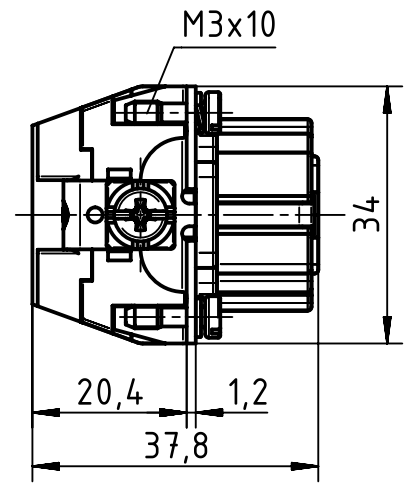

1 2 3 4 5 6

A

B

C

D

panel cut out (1:2)

	All Dimensions in mm Original Size DIN A4		Scale 1:1	Free size tol.		Ref.		
	All rights reserved Department EL PD - DE		Created by HOLLERT	Inspected by SPILKERN	Standardisation TIEMANNA	Date 2013-11-05	State Final Release	
HARTING Electric GmbH & Co. KG D-32339 Espelkamp			Title Han High Temp 16E-c female			Doc-Key / ECM-Nr. 100528775/UGD/001/A 500000067351		
			Type TB	Number 09 33 816 2702			Rev. A	Page 1/1