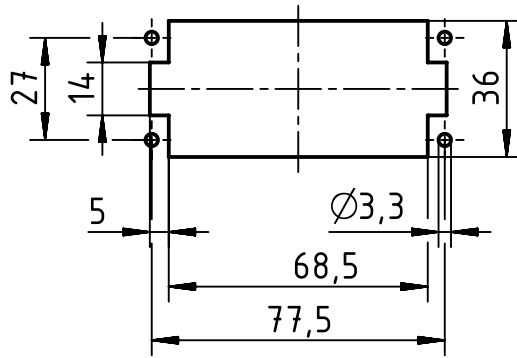

1 2 3 4 5 6

A

B

C

D

panel cut out (1:2)

	All Dimensions in mm Original Size DIN A4		Scale 1:1	Free size tol.		Ref.		
	All rights reserved Department EL PD - DE		Created by HOLLERT	Inspected by SPILKERN	Standardisation TIEMANNA	Date 2013-11-05	State Final Release	
HARTING Electric GmbH & Co. KG D-32339 Espelkamp			Title Han High Temp 16E-c female			Doc-Key / ECM-Nr. 100528775/UGD/001/A 500000067351		
			Type TB	Number 09 33 816 2702			Rev. A	Page 1/1