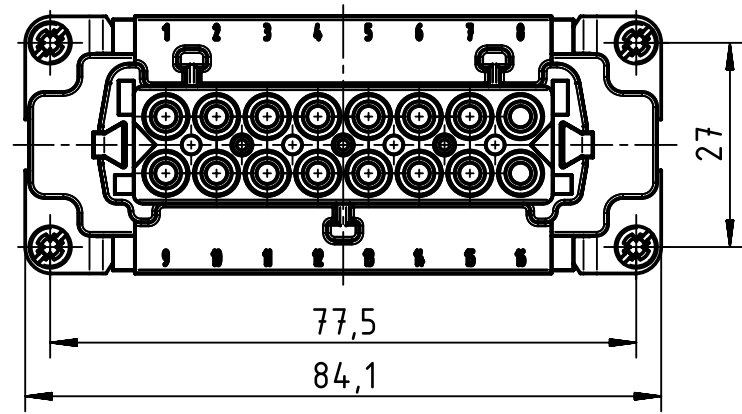

1 2 3 4 5 6

A

B

C

D

panel cut out (1:2)

	All Dimensions in mm Original Size DIN A4		Scale 1:1	Free size tol.		Ref.		
	All rights reserved Department EL PD - DE		Created by HOLLERT	Inspected by SPILKERN	Standardisation TIEMANNA	Date 2013-11-05	State Final Release	
HARTING Electric GmbH & Co. KG D-32339 Espelkamp			Title Han High Temp 16E-c female			Doc-Key / ECM-Nr. 100528775/UGD/001/A 500000067351		
			Type TB	Number 09 33 816 2702			Rev. A	Page 1/1