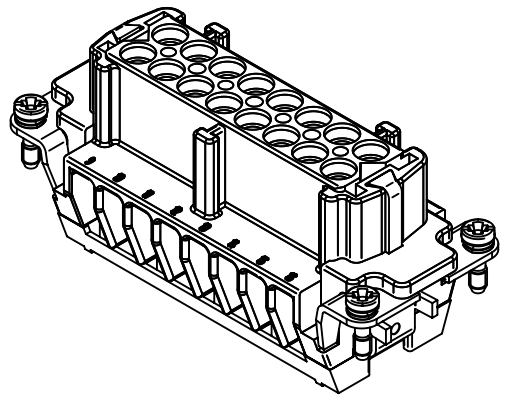

1 2 3 4 5 6

A

B

C

D

panel cut out (1:2)

	All Dimensions in mm Original Size DIN A4		Scale 1:1	Free size tol.		Ref.		
	All rights reserved Department EL PD - DE		Created by HOLLERT	Inspected by SPILKERN	Standardisation TIEMANNA	Date 2013-11-05	State Final Release	
HARTING Electric GmbH & Co. KG D-32339 Espelkamp			Title Han High Temp 16E-c female			Doc-Key / ECM-Nr. 100528775/UGD/001/A 500000067351		
			Type TB	Number 09 33 816 2702			Rev. A	Page 1/1