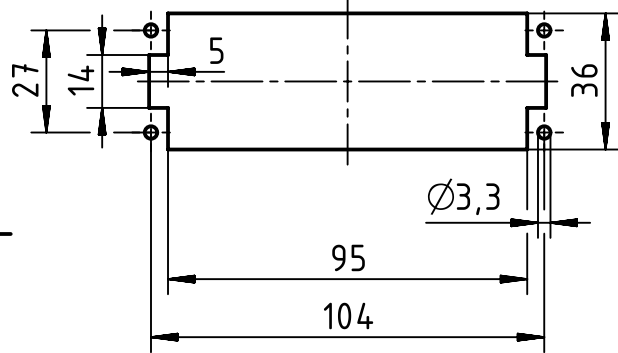

panel cut out (1:2)

	All Dimensions in mm Original Size DIN A4		Scale 1:1	Free size tol.		Ref.	
						Sub.	
	All rights reserved Department EL PD - DE		Created by HOLLERT	Inspected by SPILKERN	Standardisation TIEMANNA	Date 2013-11-05	State Final Release
	HARTING Electric GmbH & Co. KG D-32339 Espelkamp		Title Han High Temp 24E-c male			Doc-Key / ECM-Nr. 100528800/UGD/001/A 500000067351	
			Type TB	Number 09 33 824 2602		Rev. A	Page 1/1