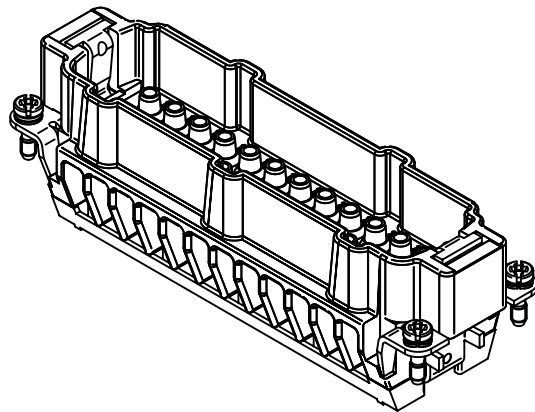

panel cut out (1:2)

	All Dimensions in mm Original Size DIN A4		Scale 1:1	Free size tol.		Ref.	
						Sub.	
	All rights reserved Department EL PD - DE		Created by HOLLERT	Inspected by SPILKERN	Standardisation TIEMANNA	Date 2013-11-05	State Final Release
	HARTING Electric GmbH & Co. KG D-32339 Espelkamp		Title Han High Temp 24E-c male			Doc-Key / ECM-Nr. 100528800/UGD/001/A 500000067351	
			Type TB	Number 09 33 824 2602		Rev. A	Page 1/1