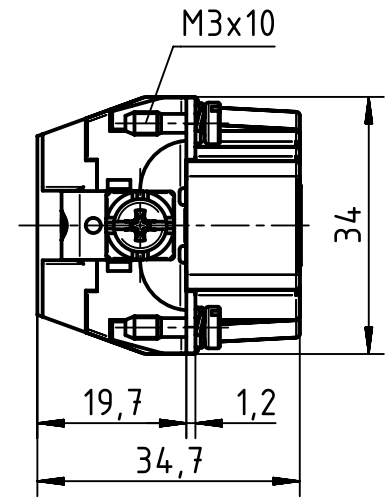

panel cut out (1:2)

	All Dimensions in mm Original Size DIN A4		Scale 1:1	Free size tol.		Ref.	
						Sub.	
	All rights reserved Department EL PD - DE		Created by HOLLERT	Inspected by SPILKERN	Standardisation TIEMANNA	Date 2013-11-05	State Final Release
	HARTING Electric GmbH & Co. KG D-32339 Espelkamp		Title Han High Temp 24E-c male			Doc-Key / ECM-Nr. 100528800/UGD/001/A 500000067351	
			Type TB	Number 09 33 824 2602		Rev. A	Page 1/1