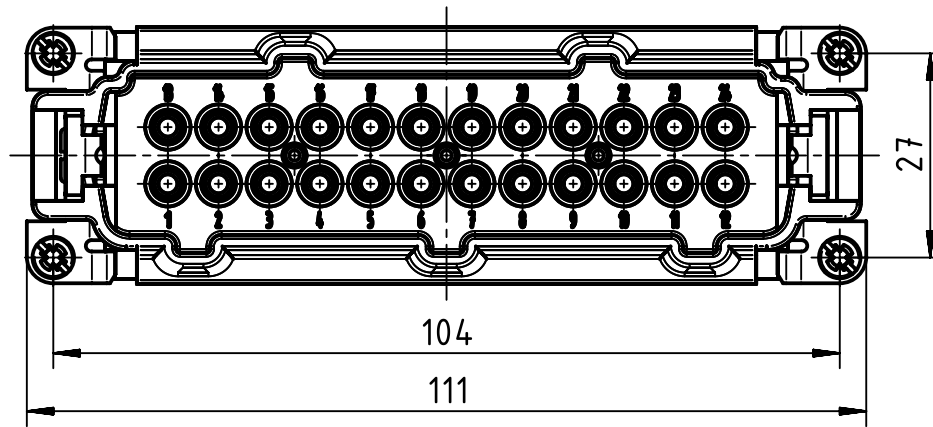

panel cut out (1:2)

	All Dimensions in mm Original Size DIN A4		Scale 1:1	Free size tol.		Ref.	
						Sub.	
	All rights reserved Department EL PD - DE		Created by HOLLERT	Inspected by SPILKERN	Standardisation TIEMANNA	Date 2013-11-05	State Final Release
	HARTING Electric GmbH & Co. KG D-32339 Espelkamp		Title Han High Temp 24E-c male			Doc-Key / ECM-Nr. 100528800/UGD/001/A 500000067351	
			Type TB	Number 09 33 824 2602		Rev. A	Page 1/1