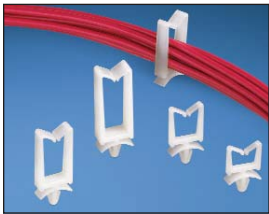

® Snap-In Clips

- Clip around bundle to hold securely in place
- Clips are placed on the bundle then attached to the panel
- Material: Nylon 6.6
- For indoor use only

| Part Number | Max. Bundle Diameter | | Height A | | Max. Panel Thickness | | Panel Hole Diameter | | Color | Mounting Method | Std. Pkg. Qty. | Std. Ctn. Qty. |
|-------------|----------------------|------|----------|------|----------------------|-----|---------------------|-----|---------|-----------------|----------------|----------------|
| | In. | mm | In. | mm | In. | mm | In. | mm | | | | |
| SICH25-C | .25 | 6.4 | .40 | 20.9 | .10 | 2.5 | .25 | 6.4 | Natural | Push Barb | 100 | 500 |
| SICH38-C | .38 | 9.7 | .54 | 24.9 | .10 | 2.5 | .25 | 6.4 | | | 100 | 500 |
| SICH50-C | .50 | 12.7 | .67 | 28.2 | .10 | 2.5 | .25 | 6.4 | | | 100 | 500 |
| SICH75-C | .75 | 19.1 | .96 | 35.6 | .10 | 2.5 | .25 | 6.4 | | | 100 | 500 |
| SICH100-C | 1.00 | 25.4 | 1.21 | 41.9 | .10 | 2.5 | .25 | 6.4 | | | 100 | 500 |
| SICH150-C | 1.50 | 38.0 | 1.71 | 54.6 | .10 | 2.5 | .25 | 6.4 | | | 100 | 500 |

® Wire Saddles

- Funnel entry design for fast insertion of wires and cables
- Available in vertical and horizontal loading configurations
- Design of wing provides added stability
- Material: Nylon 6.6
- For indoor use only