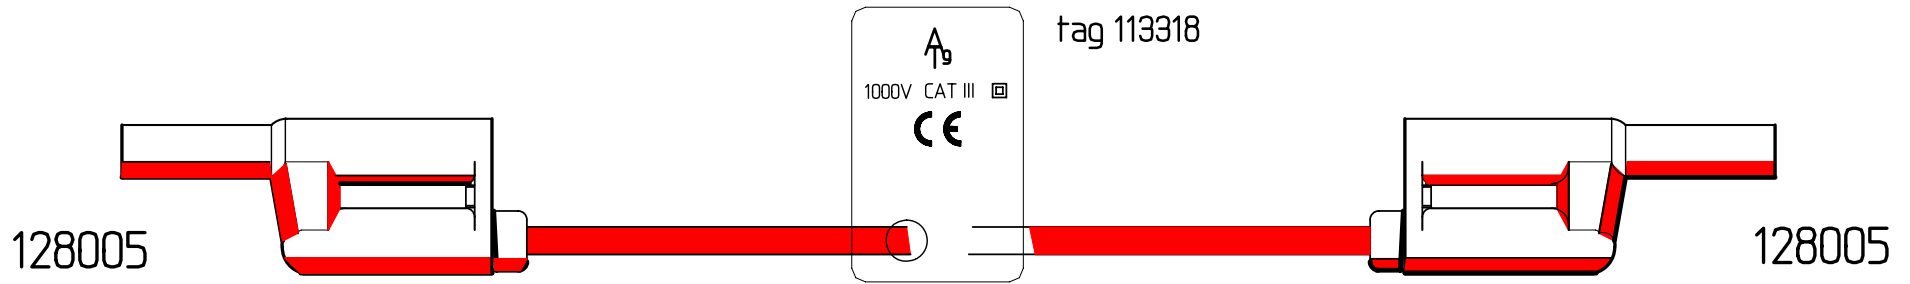

Date  
05/05/99

Drn.By  
Steve \$

Title  
STACKABLE PLUG LEAD

ISSUE No.

05/05/99

PROD. ISSUE

Part No.  
123680/SK-SK/1.2

This drawing is not to be disclosed to a third party without the authority from the company.©

Scale  
N.T.S.

IEC 1010 COMPLIANT RATING  
1000VOLTS CAT III 20 AMPS MAX. POL DEG. 2

ALL CABLE 1.0mm DOUBLE SILICONE 119054  
1No. 123680 /SK-SK/1.2M

ASSEMBLY JIG NUMBERS  
-----J-----  
-----J-----

PACKAGING POLYBAG

TOLERANCES CABLE LENGTHS +/- 5%

DO NOT SCALE.  
ALL DIMENSIONS IN mm.