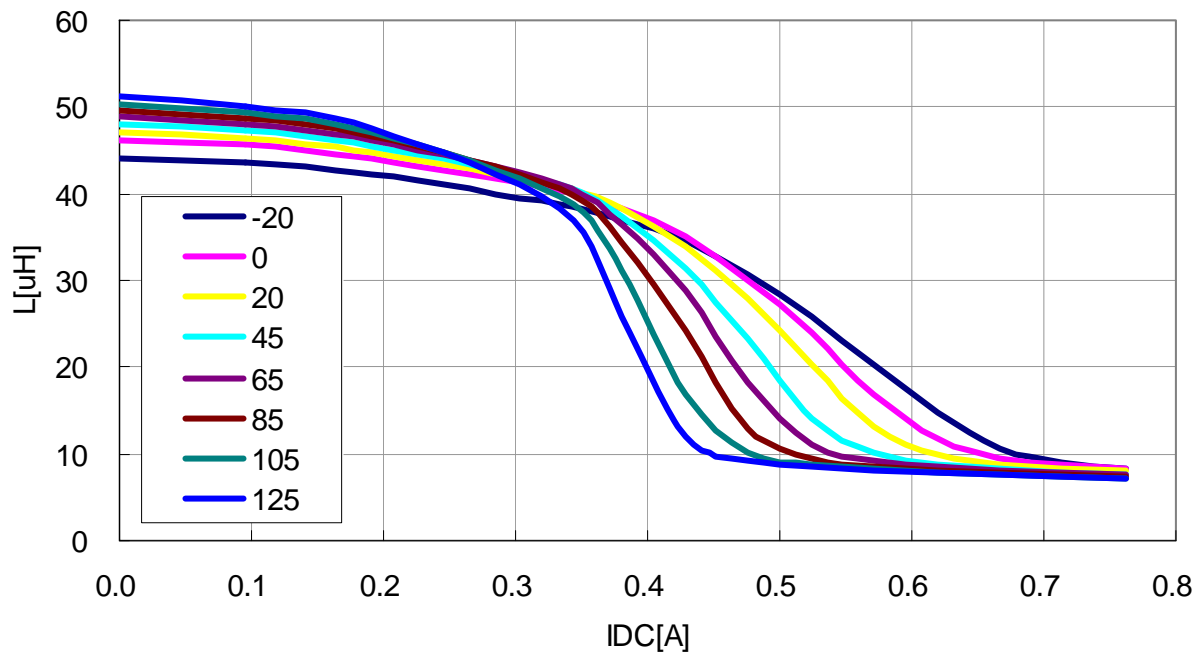

VLS3012T-150MR58

DC Bias & Temperature Characteristics (1MHz)

VLS3012T-220MR49

VLS3012T-330MR40

DC Bias & Temperature Characteristics (1MHz)

VLS3012T-470MR34

Temperature Characteristic

VLS3012T-1R0N2R2