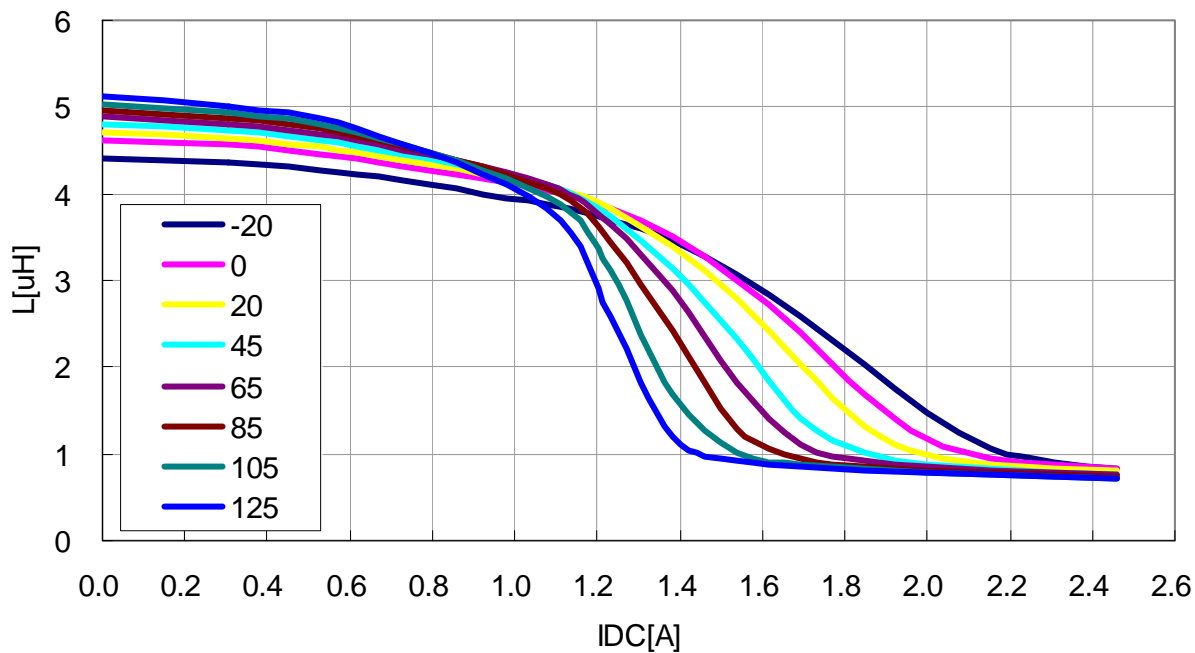

DC Bias & Temperature Characteristics (1MHz)

VLS3012T-2R2M1R5

VLS3012T-3R3M1R3

DC Bias & Temperature Characteristics (1MHz)

VLS3012T-4R7M1R0

VLS3012T-6R8MR90

DC Bias & Temperature Characteristics (1MHz)

VLS3012T-100MR72

VLS3012T-150MR58

DC Bias & Temperature Characteristics (1MHz)

VLS3012T-220MR49

VLS3012T-330MR40

DC Bias & Temperature Characteristics (1MHz)

VLS3012T-470MR34

Temperature Characteristic

VLS3012T-1R0N2R2