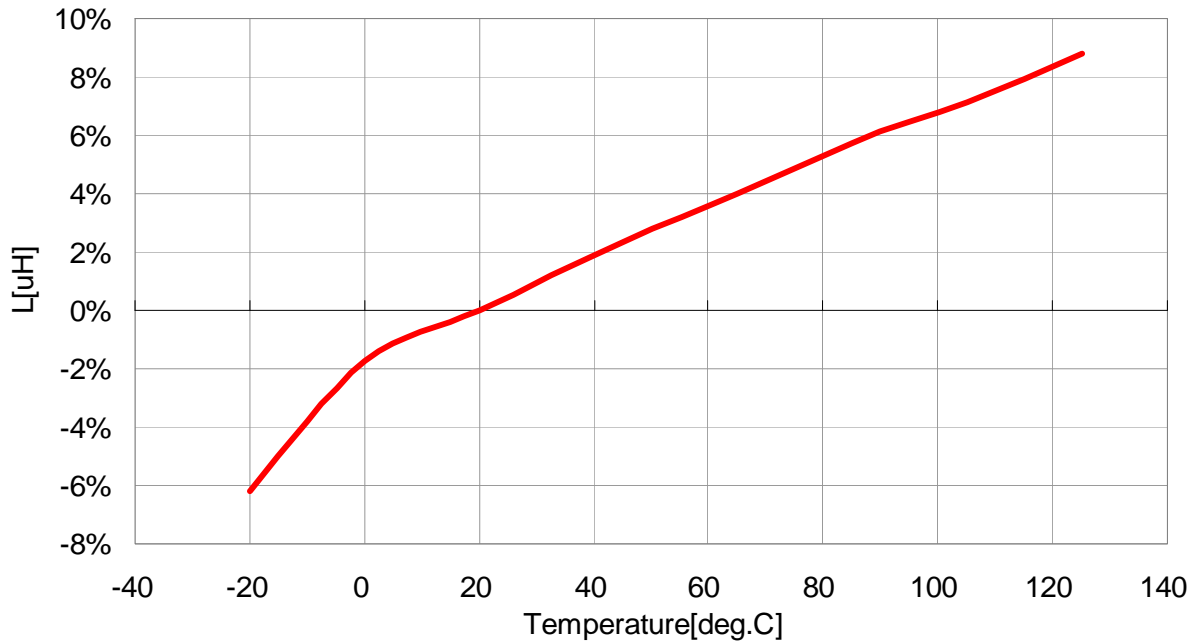

Temperature Characteristic

VLS3012T-2R2M1R5