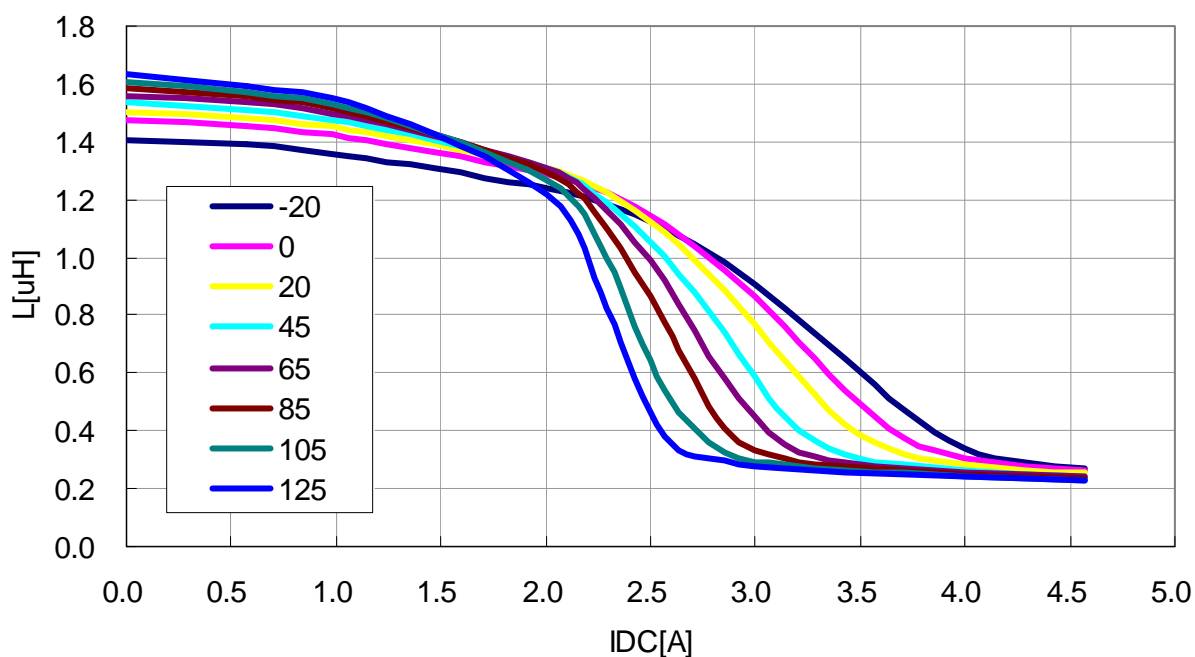

L-Q Frequency Characteristics

VLS3012T-220MR49

VLS3012T-330MR40

L-Q Frequency Characteristics

VLS3012T-470MR34

DC Bias & Temperature Characteristics (1MHz)

VLS3012T-1R0N2R2

VLS3012T-1R5N1R7

DC Bias & Temperature Characteristics (1MHz)

VLS3012T-2R2M1R5

VLS3012T-3R3M1R3

DC Bias & Temperature Characteristics (1MHz)

VLS3012T-4R7M1R0

VLS3012T-6R8MR90

DC Bias & Temperature Characteristics (1MHz)

VLS3012T-100MR72