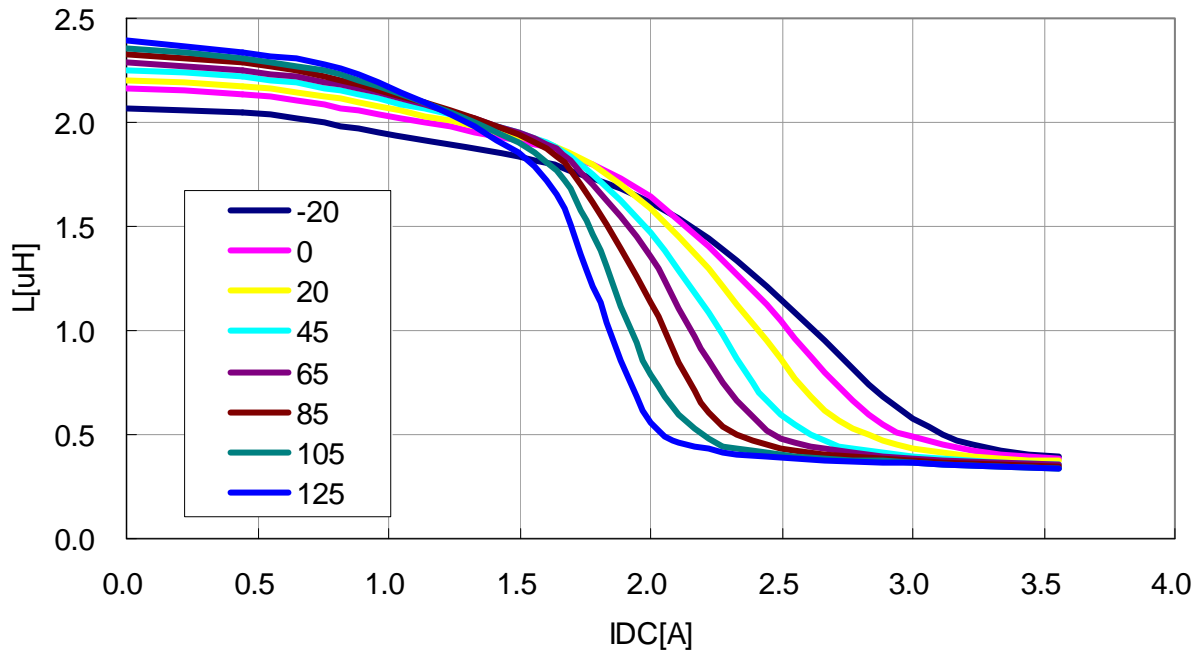

L-Q Frequency Characteristics

VLS3012T-220MR49

VLS3012T-330MR40

L-Q Frequency Characteristics

VLS3012T-470MR34

DC Bias & Temperature Characteristics (1MHz)

VLS3012T-1R0N2R2

VLS3012T-1R5N1R7

DC Bias & Temperature Characteristics (1MHz)

VLS3012T-2R2M1R5

VLS3012T-3R3M1R3

DC Bias & Temperature Characteristics (1MHz)

VLS3012T-4R7M1R0

VLS3012T-6R8MR90

DC Bias & Temperature Characteristics (1MHz)

VLS3012T-100MR72