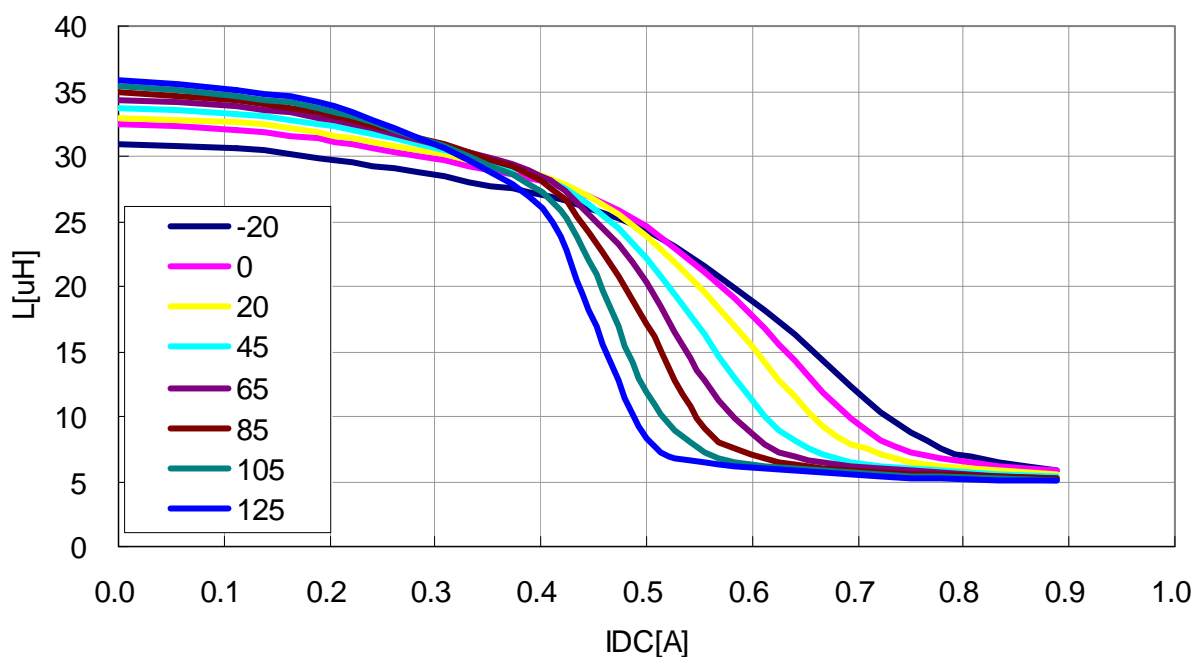

VLS3012T-150MR58

DC Bias & Temperature Characteristics (1MHz)

VLS3012T-220MR49

VLS3012T-330MR40

DC Bias & Temperature Characteristics (1MHz)

VLS3012T-470MR34

Temperature Characteristic

VLS3012T-1R0N2R2