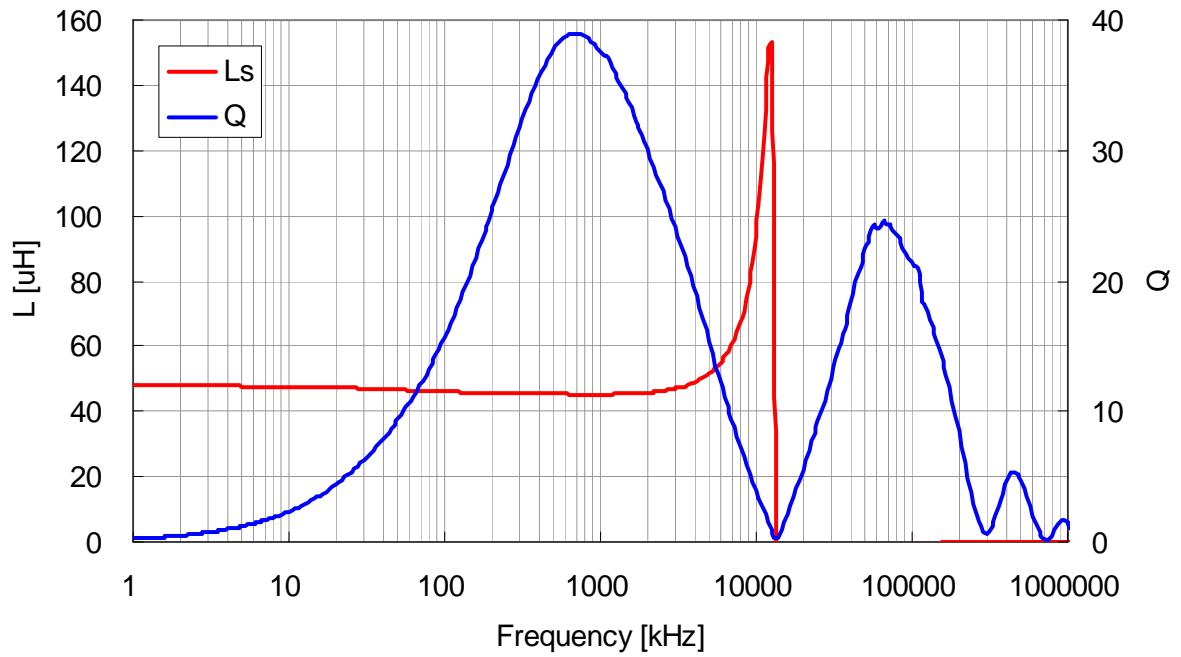

L-Q Frequency Characteristics

VLS3012T-220MR49

VLS3012T-330MR40

L-Q Frequency Characteristics

VLS3012T-470MR34

DC Bias & Temperature Characteristics (1MHz)

VLS3012T-1R0N2R2

VLS3012T-1R5N1R7