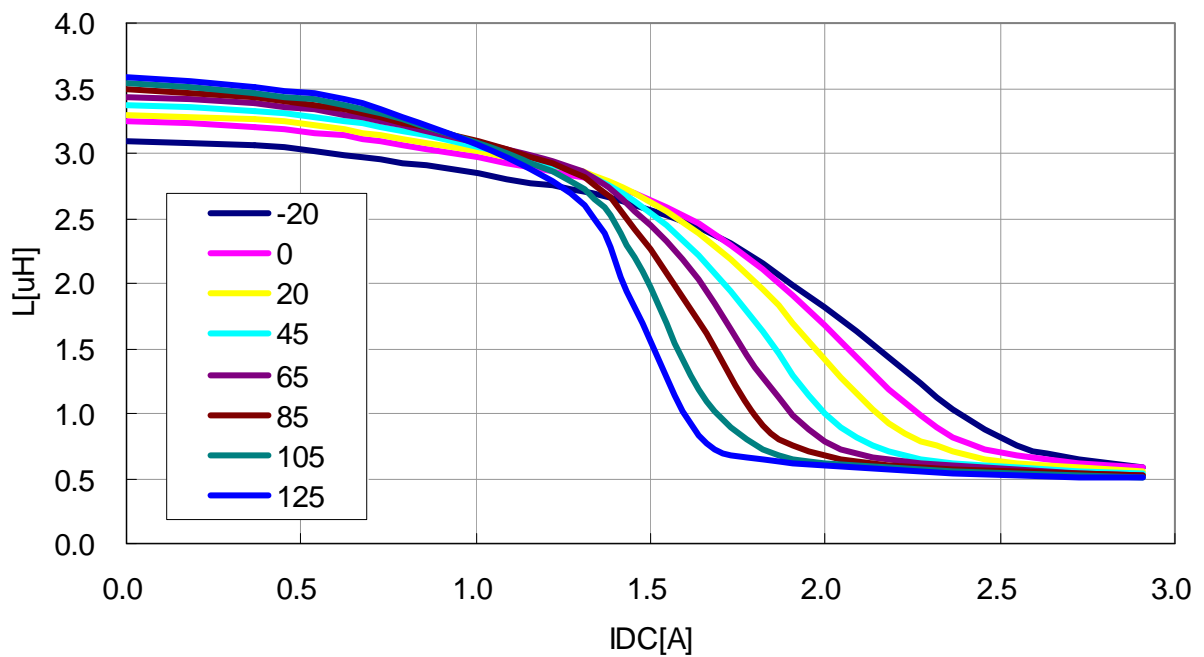

L-Q Frequency Characteristics

VLS3012T-220MR49

VLS3012T-330MR40

L-Q Frequency Characteristics

VLS3012T-470MR34

DC Bias & Temperature Characteristics (1MHz)

VLS3012T-1R0N2R2

VLS3012T-1R5N1R7

DC Bias & Temperature Characteristics (1MHz)

VLS3012T-2R2M1R5

VLS3012T-3R3M1R3

DC Bias & Temperature Characteristics (1MHz)

VLS3012T-4R7M1R0

VLS3012T-6R8MR90

DC Bias & Temperature Characteristics (1MHz)

VLS3012T-100MR72