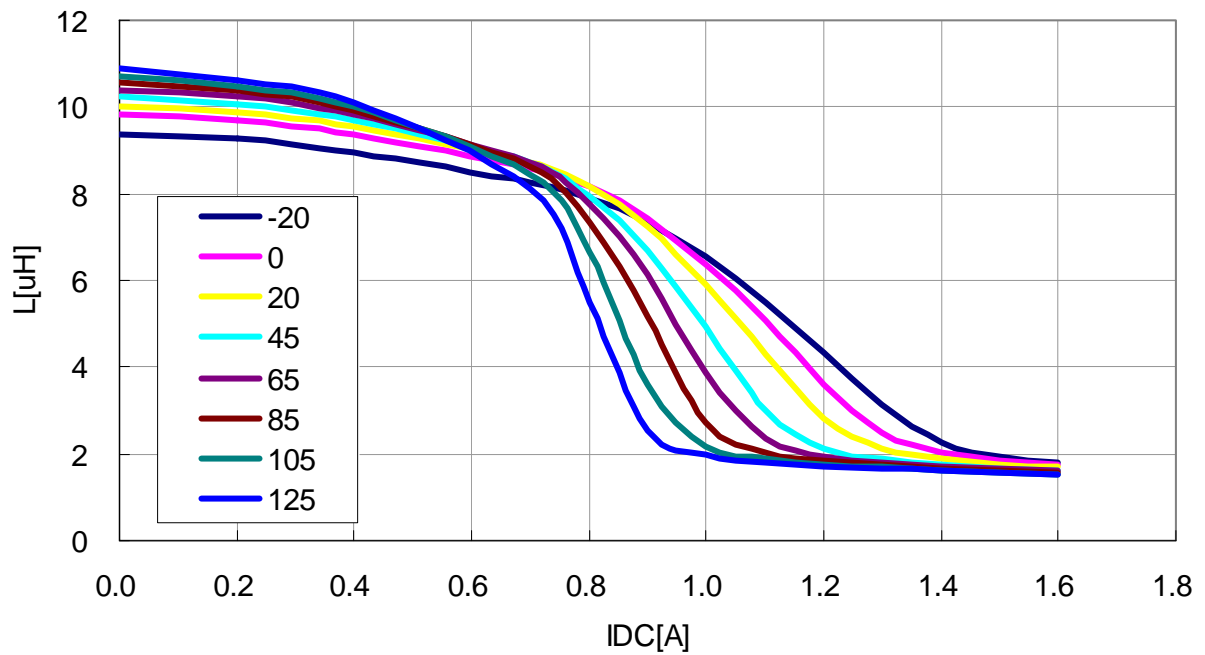

DC Bias & Temperature Characteristics (1MHz)

VLS3012T-2R2M1R5

VLS3012T-3R3M1R3

DC Bias & Temperature Characteristics (1MHz)

VLS3012T-4R7M1R0

VLS3012T-6R8MR90

DC Bias & Temperature Characteristics (1MHz)

VLS3012T-100MR72

VLS3012T-150MR58

DC Bias & Temperature Characteristics (1MHz)

VLS3012T-220MR49

VLS3012T-330MR40

DC Bias & Temperature Characteristics (1MHz)

VLS3012T-470MR34

Temperature Characteristic

VLS3012T-1R0N2R2