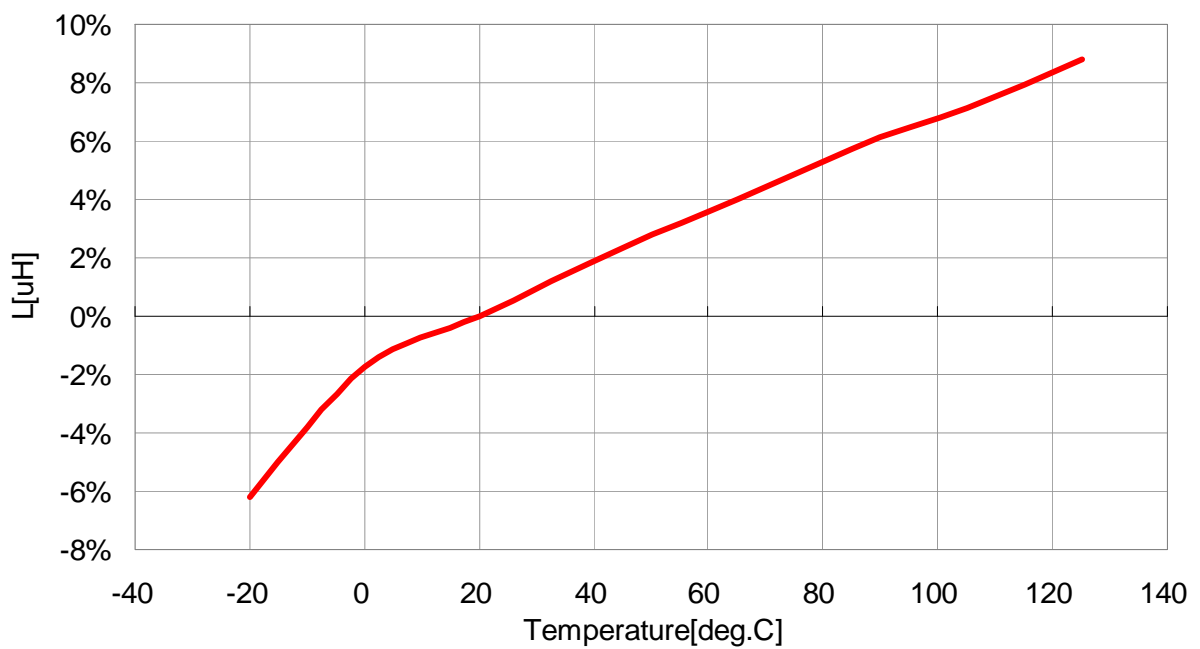

VLS3012T-1R5N1R7