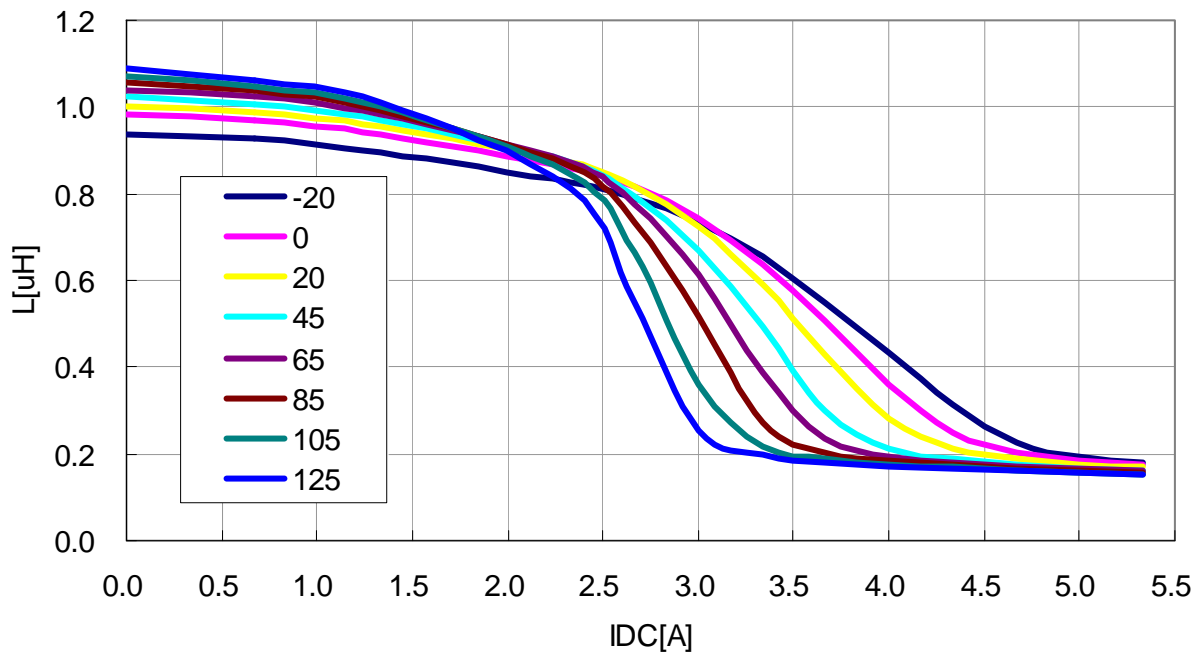

L-Q Frequency Characteristics

VLS3012T-220MR49

VLS3012T-330MR40

L-Q Frequency Characteristics

VLS3012T-470MR34

DC Bias & Temperature Characteristics (1MHz)

VLS3012T-1R0N2R2

VLS3012T-1R5N1R7

DC Bias & Temperature Characteristics (1MHz)

VLS3012T-2R2M1R5

VLS3012T-3R3M1R3

DC Bias & Temperature Characteristics (1MHz)

VLS3012T-4R7M1R0

VLS3012T-6R8MR90

DC Bias & Temperature Characteristics (1MHz)

VLS3012T-100MR72