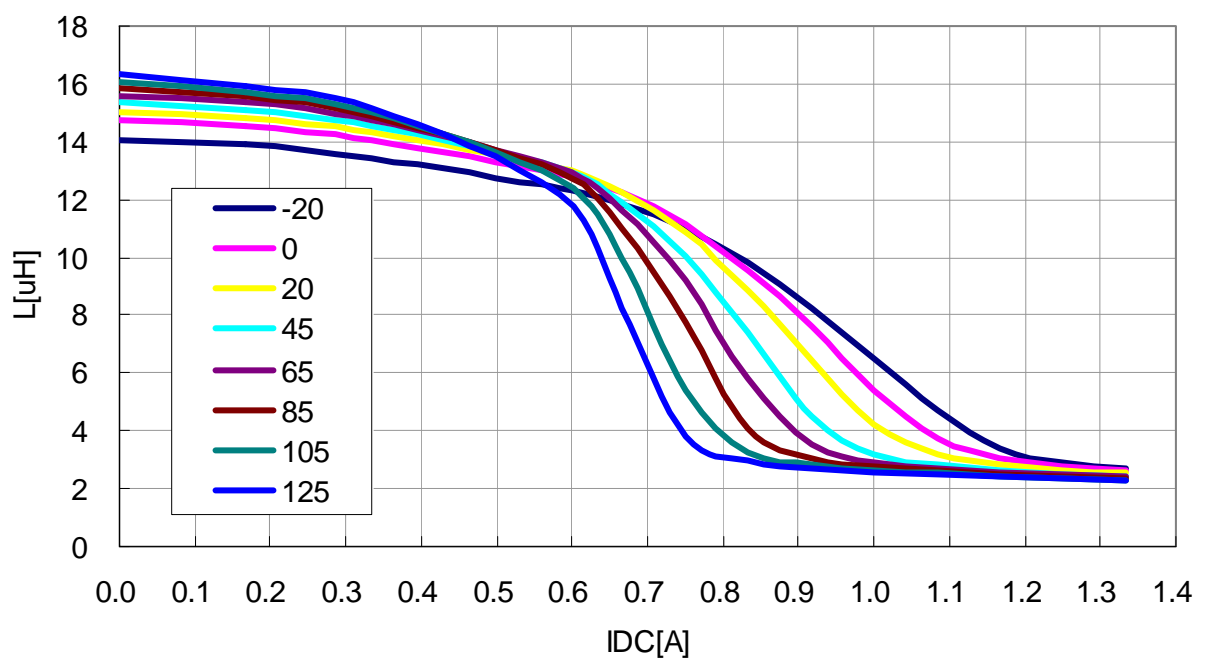

DC Bias & Temperature Characteristics (1MHz)

VLS3012T-2R2M1R5

VLS3012T-3R3M1R3

DC Bias & Temperature Characteristics (1MHz)

VLS3012T-4R7M1R0

VLS3012T-6R8MR90

DC Bias & Temperature Characteristics (1MHz)

VLS3012T-100MR72

VLS3012T-150MR58

DC Bias & Temperature Characteristics (1MHz)

VLS3012T-220MR49

VLS3012T-330MR40

DC Bias & Temperature Characteristics (1MHz)

VLS3012T-470MR34

Temperature Characteristic

VLS3012T-1R0N2R2