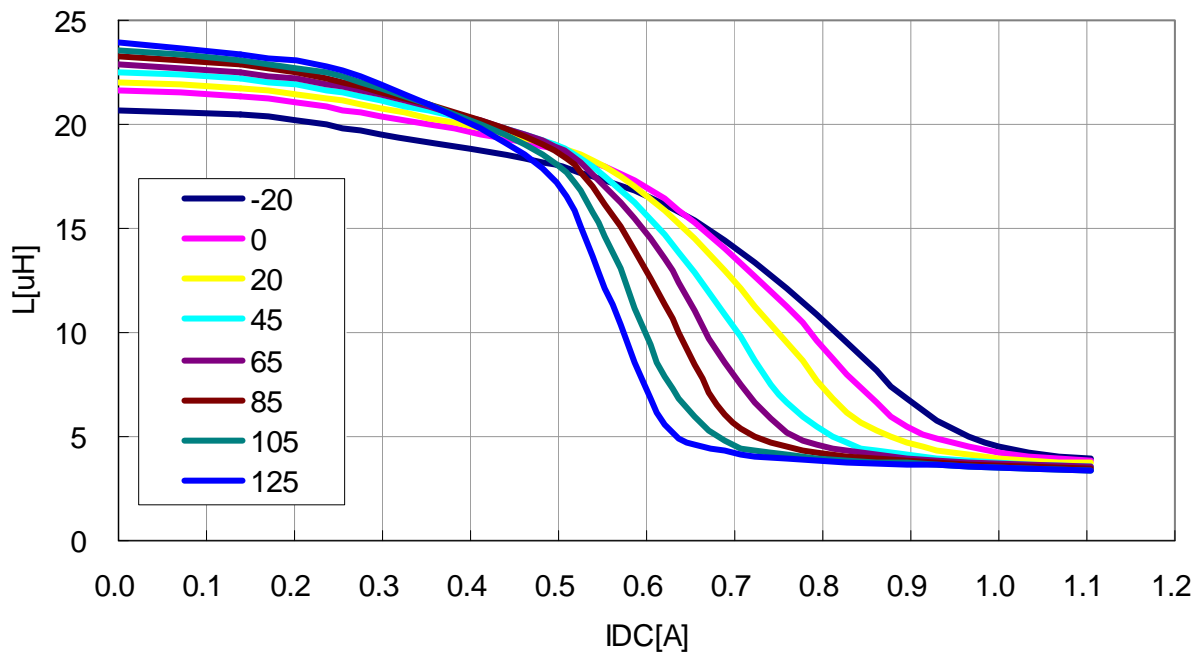

DC Bias & Temperature Characteristics (1MHz)

VLS3012T-220MR49