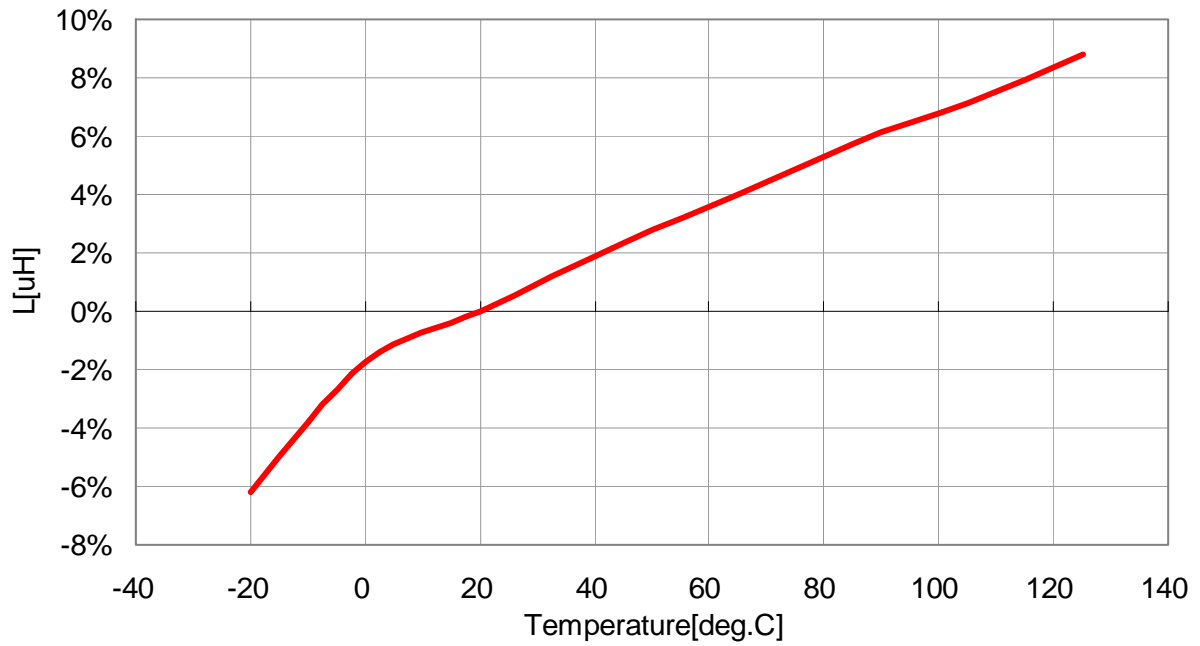

VLS3012T-150MR58

DC Bias & Temperature Characteristics (1MHz)

VLS3012T-220MR49

VLS3012T-330MR40

DC Bias & Temperature Characteristics (1MHz)

VLS3012T-470MR34

Temperature Characteristic

VLS3012T-1R0N2R2