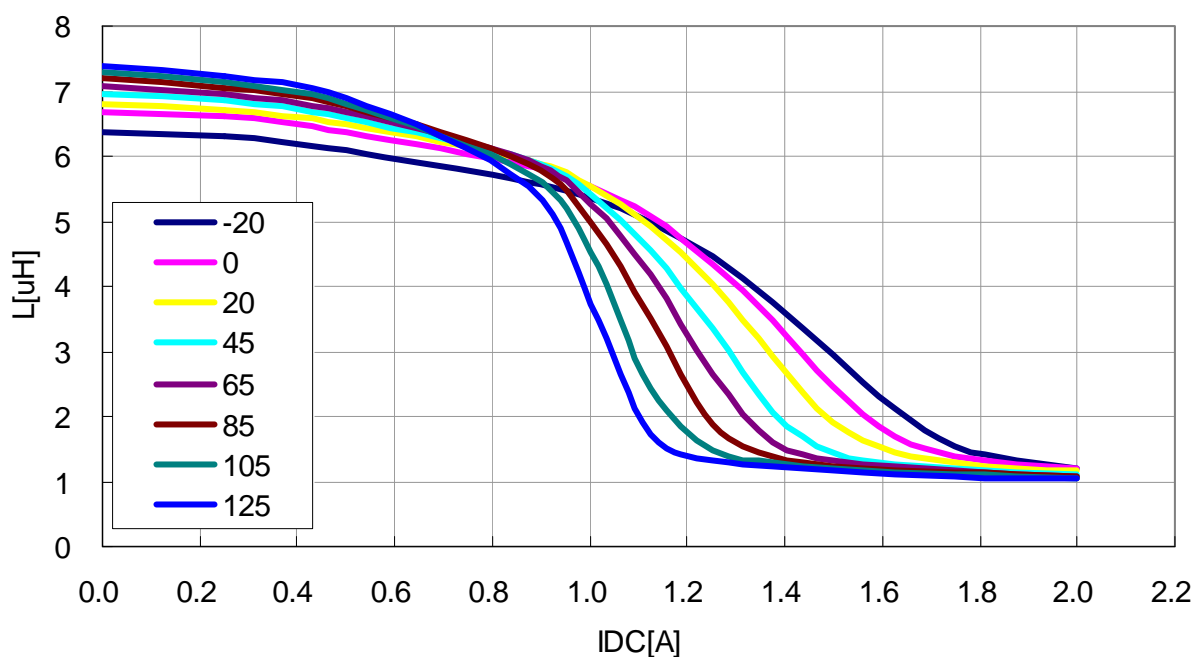

DC Bias & Temperature Characteristics (1MHz)

VLS3012T-2R2M1R5

VLS3012T-3R3M1R3

DC Bias & Temperature Characteristics (1MHz)

VLS3012T-4R7M1R0

VLS3012T-6R8MR90

DC Bias & Temperature Characteristics (1MHz)

VLS3012T-100MR72

VLS3012T-150MR58

DC Bias & Temperature Characteristics (1MHz)

VLS3012T-220MR49

VLS3012T-330MR40

DC Bias & Temperature Characteristics (1MHz)

VLS3012T-470MR34

Temperature Characteristic

VLS3012T-1R0N2R2