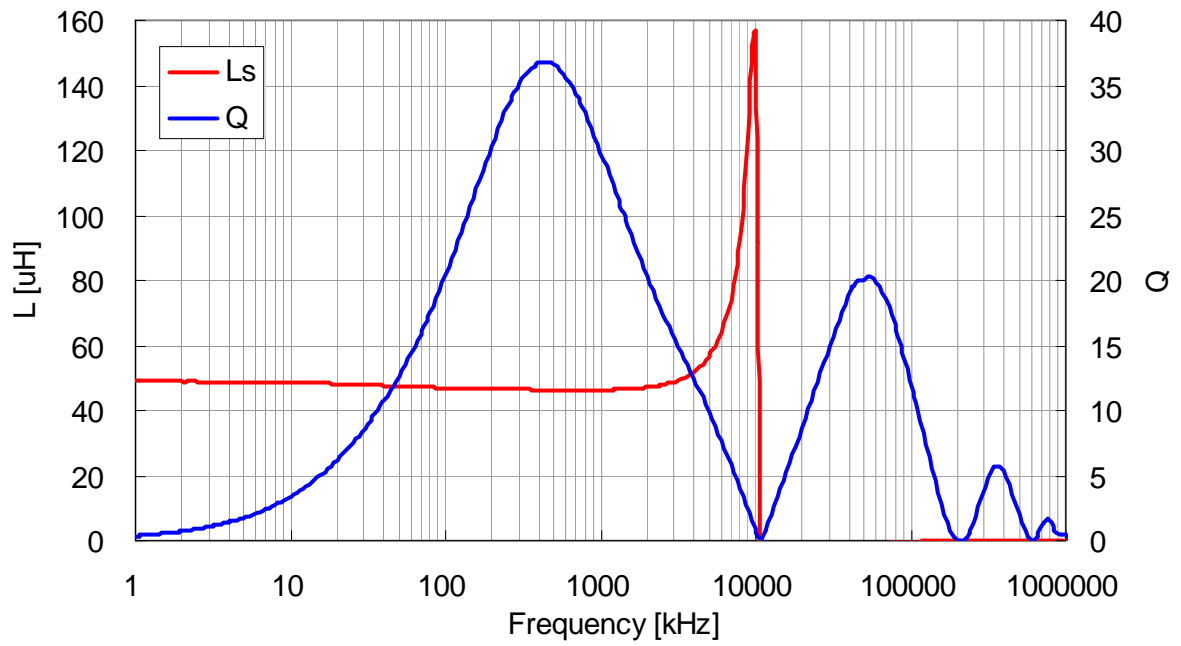

VLS4012T-150MR65

L-Q Frequency Characteristics

VLS4012T-220MR57

VLS4012T-330MR44

L-Q Frequency Characteristics

[VLS4012T-470MR39](#)

DC Bias & Temperature Characteristics(1MHz)

VLS4012T-1R0N1R9