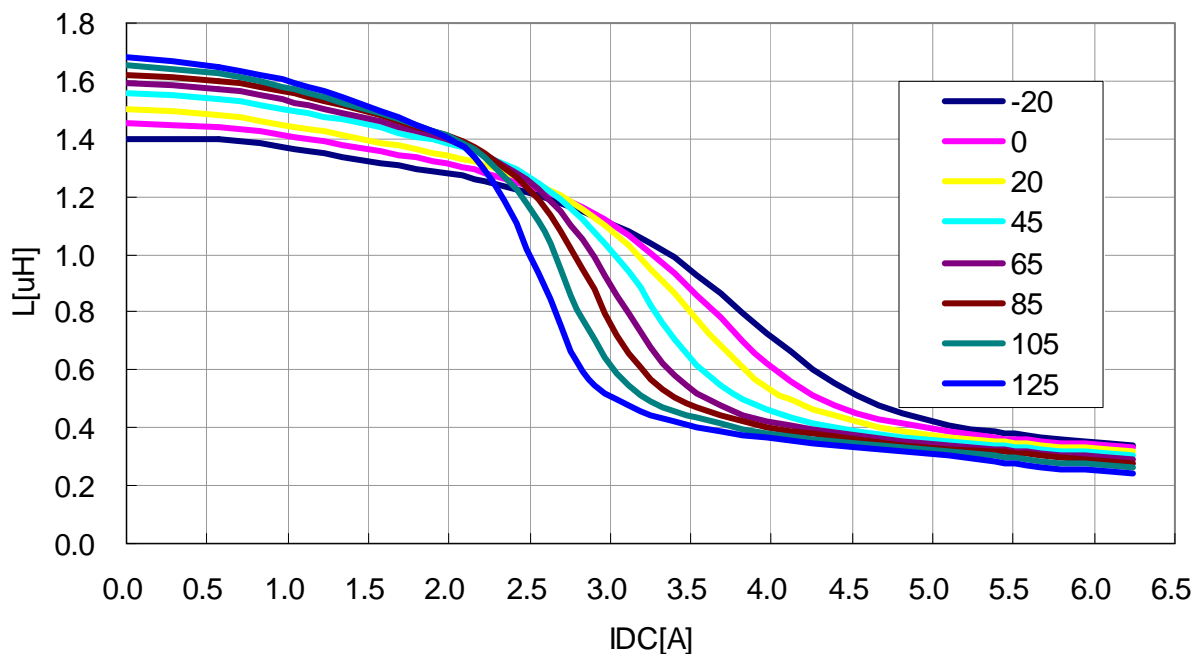

L-Q Frequency Characteristics

VLS4012T-2R2M1R4

VLS4012T-3R3M1R2

L-Q Frequency Characteristics

VLS4012T-4R7M1R1

VLS4012T-6R8MR80

L-Q Frequency Characteristics

VLS4012T-100MR82

VLS4012T-150MR65

L-Q Frequency Characteristics

VLS4012T-220MR57

VLS4012T-330MR44

L-Q Frequency Characteristics

[VLS4012T-470MR39](#)

DC Bias & Temperature Characteristics(1MHz)

VLS4012T-1R0N1R9

VLS4012T-1R5N1R5

DC Bias & Temperature Characteristics(1MHz)

VLS4012T-2R2M1R4

VLS4012T-3R3M1R2

DC Bias & Temperature Characteristics(1MHz)

VLS4012T-4R7M1R1

VLS4012T-6R8MR80

DC Bias & Temperature Characteristics(1MHz)