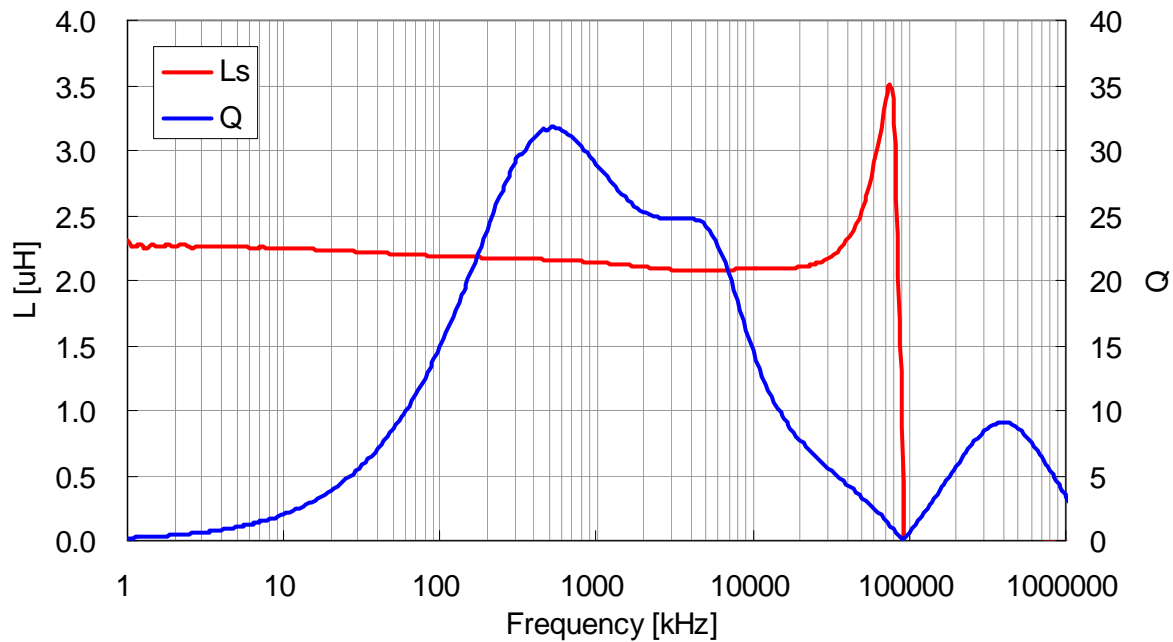

L-Q Frequency Characteristics

VLS4012T-2R2M1R4