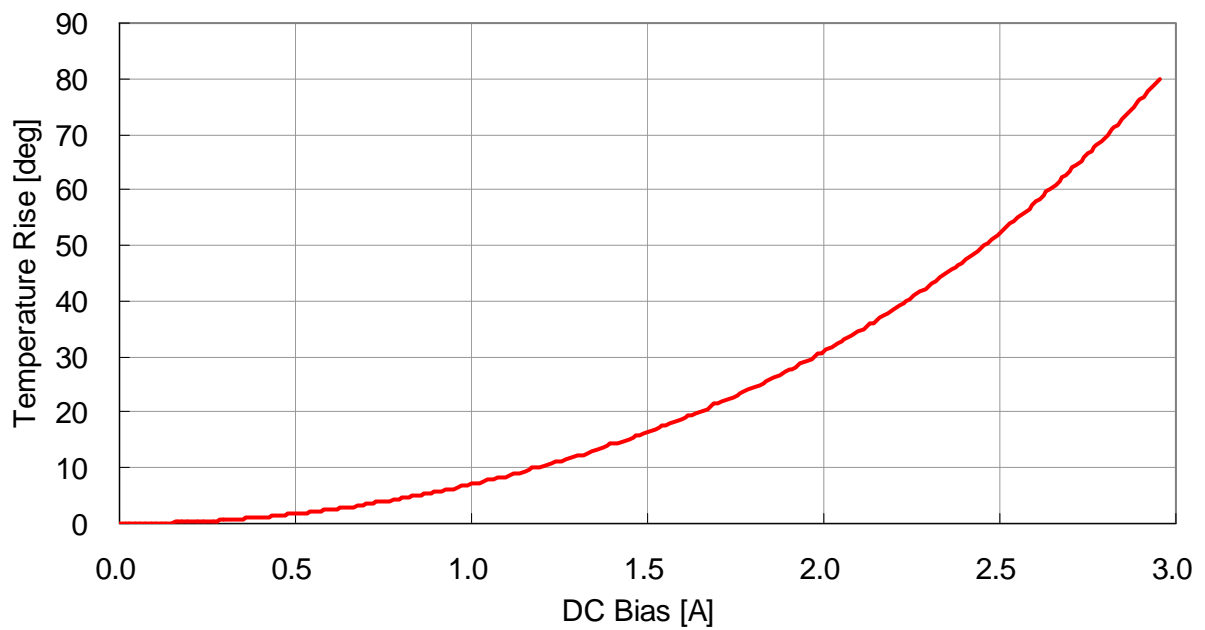

VLS4012T-1R5N1R5