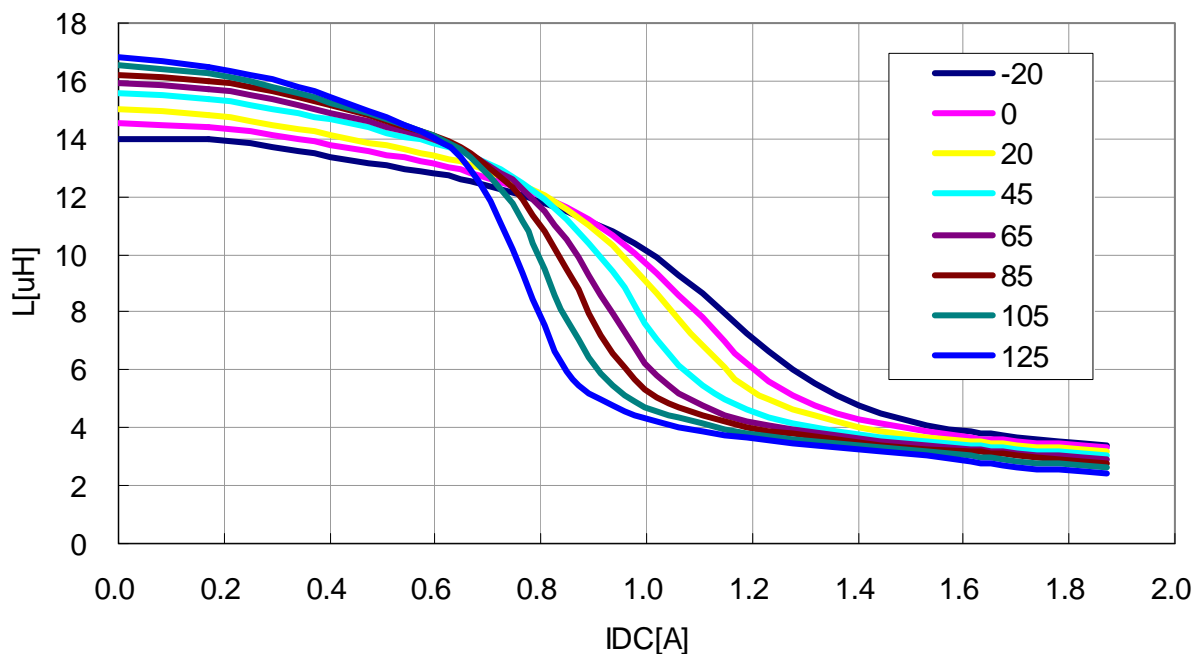

VLS4012T-150MR65

L-Q Frequency Characteristics

VLS4012T-220MR57

VLS4012T-330MR44

L-Q Frequency Characteristics

[VLS4012T-470MR39](#)

DC Bias & Temperature Characteristics(1MHz)

VLS4012T-1R0N1R9

VLS4012T-1R5N1R5

DC Bias & Temperature Characteristics(1MHz)

VLS4012T-2R2M1R4

VLS4012T-3R3M1R2

DC Bias & Temperature Characteristics(1MHz)

VLS4012T-4R7M1R1

VLS4012T-6R8MR80

DC Bias & Temperature Characteristics(1MHz)

VLS4012T-100MR82

VLS4012T-150MR65

DC Bias & Temperature Characteristics(1MHz)

VLS4012T-220MR57

VLS4012T-330MR44

DC Bias & Temperature Characteristics(1MHz)

VLS4012T-470MR39

Temperature Rise