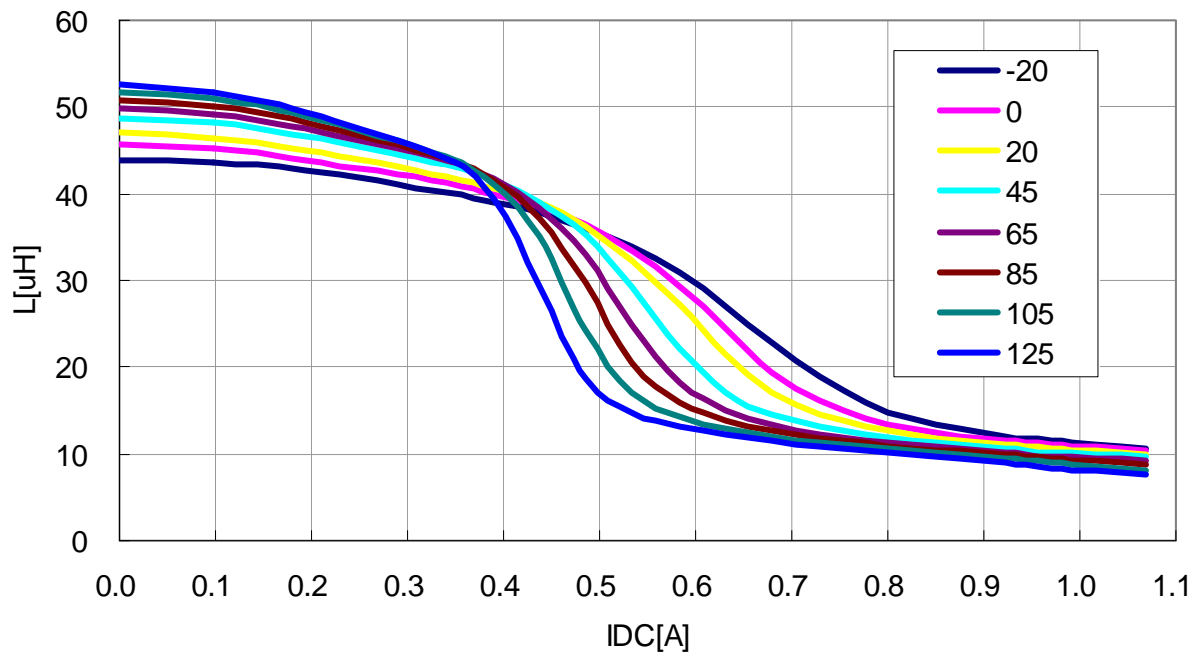

VLS4012T-1R5N1R5

DC Bias & Temperature Characteristics(1MHz)

VLS4012T-2R2M1R4

VLS4012T-3R3M1R2

DC Bias & Temperature Characteristics(1MHz)

VLS4012T-4R7M1R1

VLS4012T-6R8MR80

DC Bias & Temperature Characteristics(1MHz)

VLS4012T-100MR82

VLS4012T-150MR65

DC Bias & Temperature Characteristics(1MHz)

VLS4012T-220MR57

VLS4012T-330MR44

DC Bias & Temperature Characteristics(1MHz)

VLS4012T-470MR39

Temperature Rise