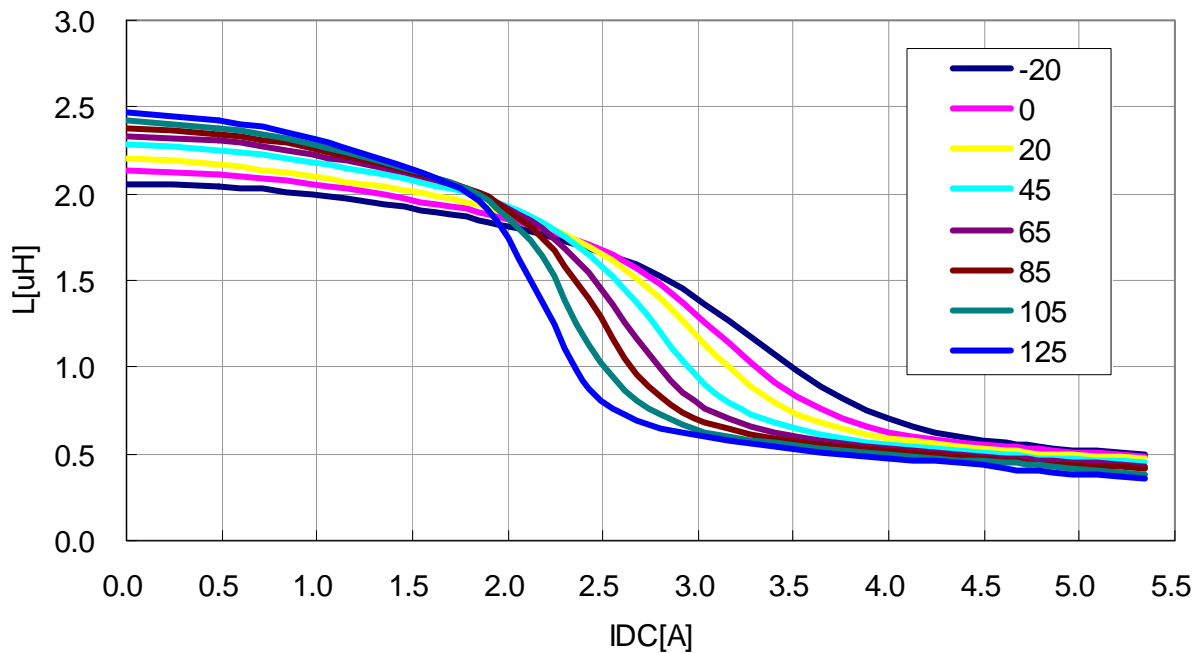

L-Q Frequency Characteristics

VLS4012T-2R2M1R4

VLS4012T-3R3M1R2

L-Q Frequency Characteristics

VLS4012T-4R7M1R1

VLS4012T-6R8MR80

L-Q Frequency Characteristics

VLS4012T-100MR82

VLS4012T-150MR65

L-Q Frequency Characteristics

VLS4012T-220MR57

VLS4012T-330MR44

L-Q Frequency Characteristics

[VLS4012T-470MR39](#)

DC Bias & Temperature Characteristics(1MHz)

VLS4012T-1R0N1R9

VLS4012T-1R5N1R5

DC Bias & Temperature Characteristics(1MHz)

VLS4012T-2R2M1R4

VLS4012T-3R3M1R2

DC Bias & Temperature Characteristics(1MHz)

VLS4012T-4R7M1R1

VLS4012T-6R8MR80

DC Bias & Temperature Characteristics(1MHz)