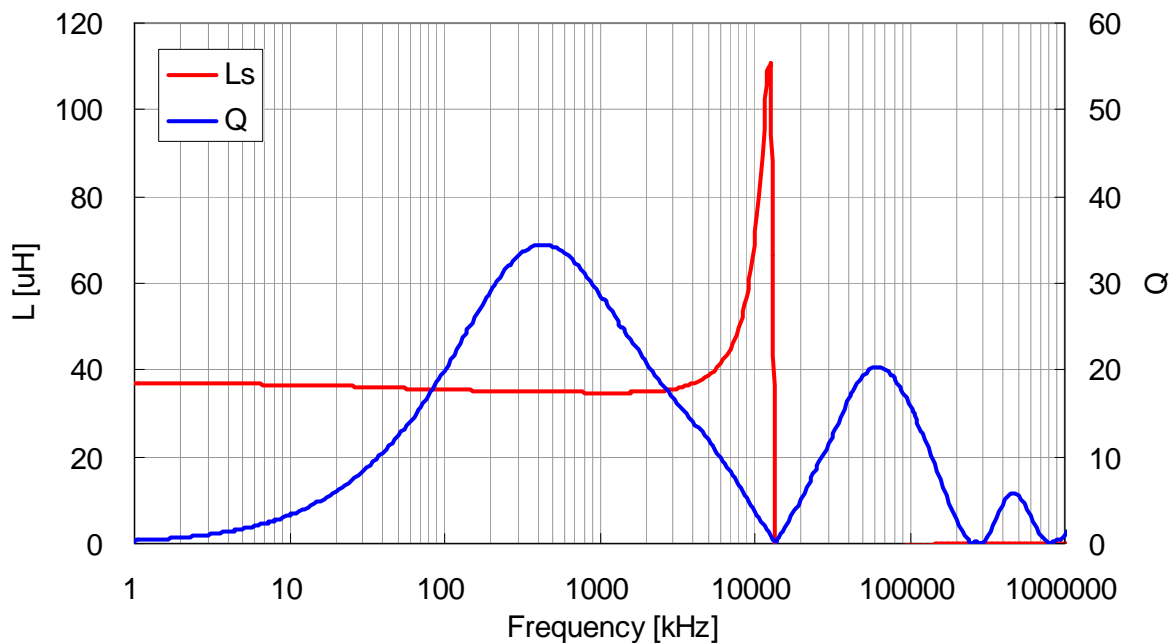

VLS4012T-150MR65

L-Q Frequency Characteristics

VLS4012T-220MR57

VLS4012T-330MR44

L-Q Frequency Characteristics

[VLS4012T-470MR39](#)

DC Bias & Temperature Characteristics(1MHz)

VLS4012T-1R0N1R9