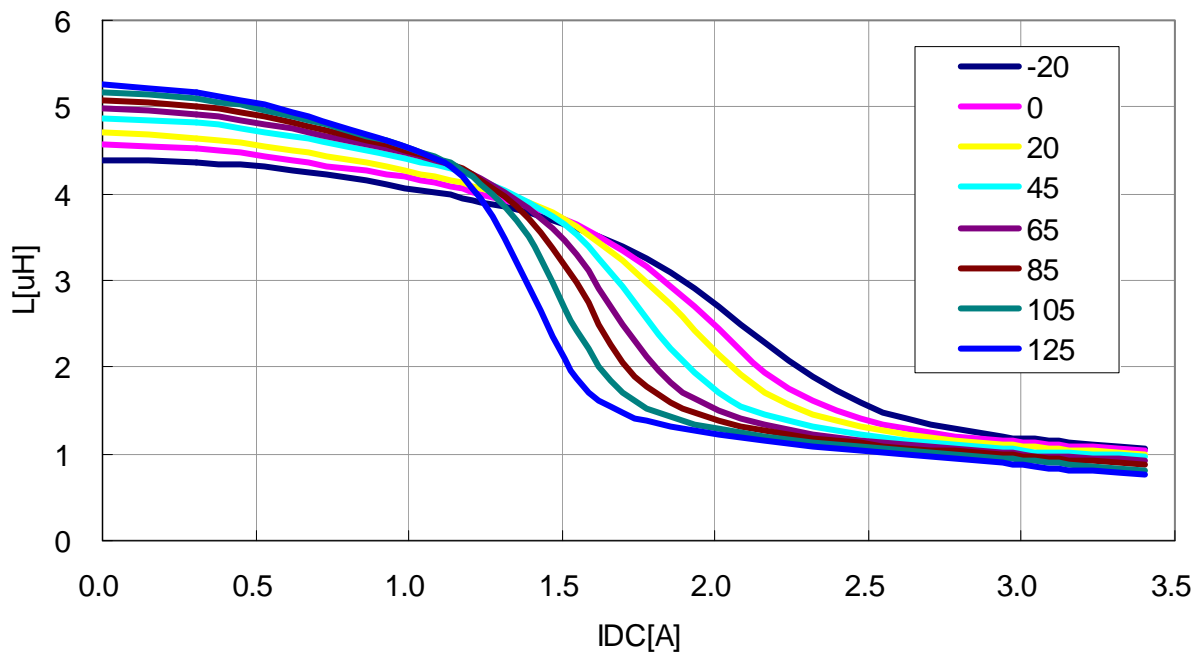

VLS4012T-1R5N1R5

DC Bias & Temperature Characteristics(1MHz)

VLS4012T-2R2M1R4

VLS4012T-3R3M1R2

DC Bias & Temperature Characteristics(1MHz)

VLS4012T-4R7M1R1

VLS4012T-6R8MR80

DC Bias & Temperature Characteristics(1MHz)

VLS4012T-100MR82

VLS4012T-150MR65

DC Bias & Temperature Characteristics(1MHz)

VLS4012T-220MR57

VLS4012T-330MR44

DC Bias & Temperature Characteristics(1MHz)

VLS4012T-470MR39

Temperature Rise