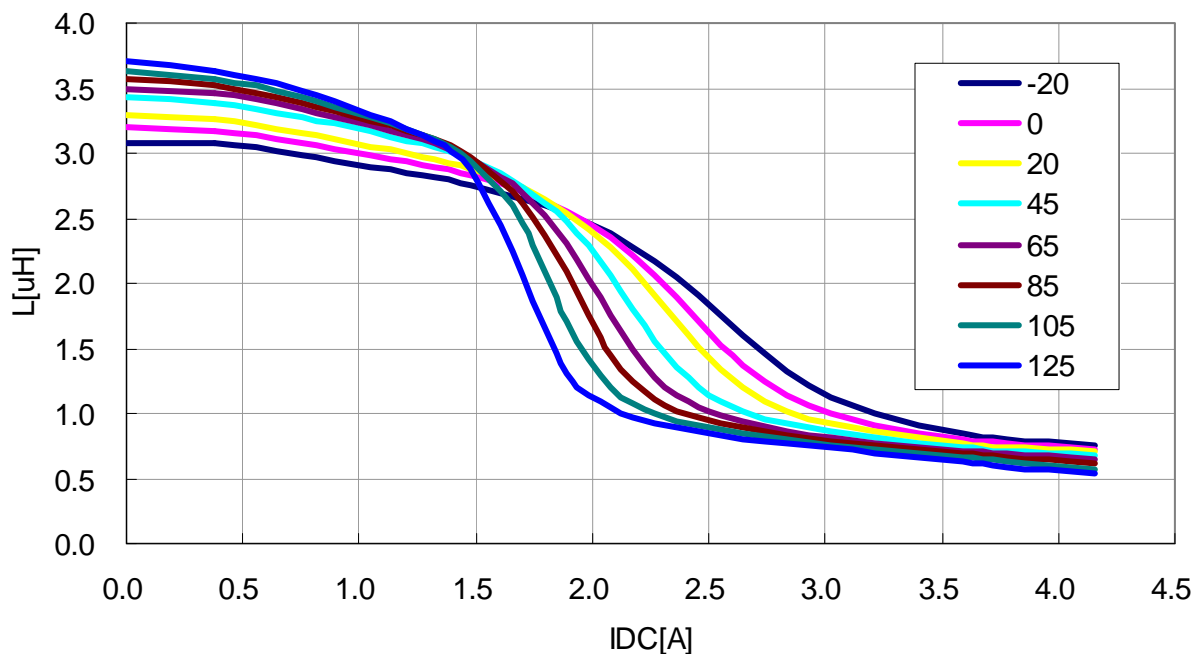

VLS4012T-1R5N1R5

DC Bias & Temperature Characteristics(1MHz)

VLS4012T-2R2M1R4

VLS4012T-3R3M1R2

DC Bias & Temperature Characteristics(1MHz)

VLS4012T-4R7M1R1

VLS4012T-6R8MR80

DC Bias & Temperature Characteristics(1MHz)

VLS4012T-100MR82

VLS4012T-150MR65

DC Bias & Temperature Characteristics(1MHz)

VLS4012T-220MR57

VLS4012T-330MR44

DC Bias & Temperature Characteristics(1MHz)

VLS4012T-470MR39

Temperature Rise