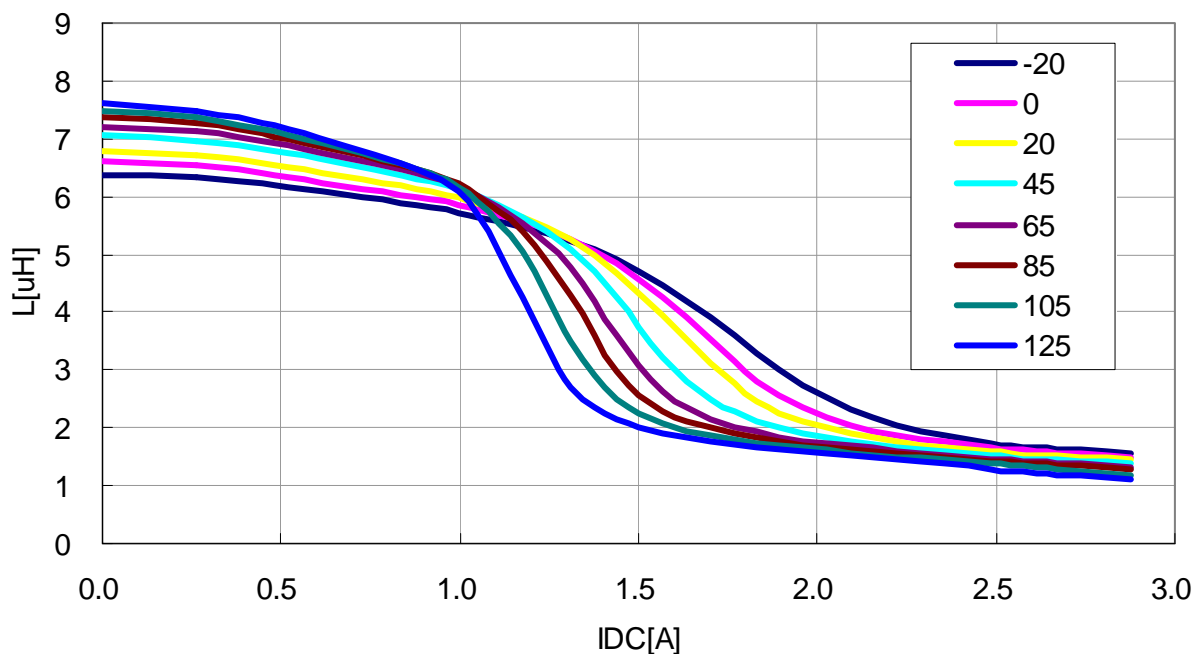

VLS4012T-150MR65

L-Q Frequency Characteristics

VLS4012T-220MR57

VLS4012T-330MR44

L-Q Frequency Characteristics

[VLS4012T-470MR39](#)

DC Bias & Temperature Characteristics(1MHz)

VLS4012T-1R0N1R9

VLS4012T-1R5N1R5

DC Bias & Temperature Characteristics(1MHz)

VLS4012T-2R2M1R4

VLS4012T-3R3M1R2

DC Bias & Temperature Characteristics(1MHz)

VLS4012T-4R7M1R1

VLS4012T-6R8MR80

DC Bias & Temperature Characteristics(1MHz)

VLS4012T-100MR82

VLS4012T-150MR65

DC Bias & Temperature Characteristics(1MHz)

VLS4012T-220MR57

VLS4012T-330MR44

DC Bias & Temperature Characteristics(1MHz)

VLS4012T-470MR39

Temperature Rise