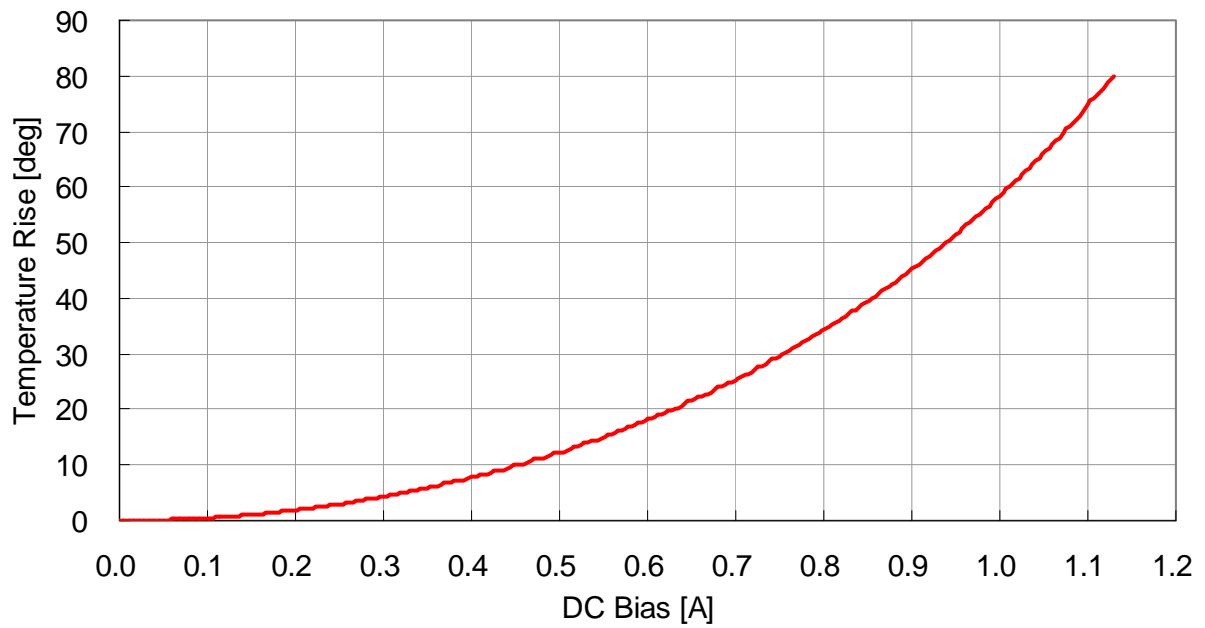

Temperature Rise

VLS4012T-100MR82

VLS4012T-150MR65

Temperature Rise

VLS4012T-220MR57

VLS4012T-330MR44

Temperature Rise

[VLS4012T-470MR39](#)

Temperature Characteristics