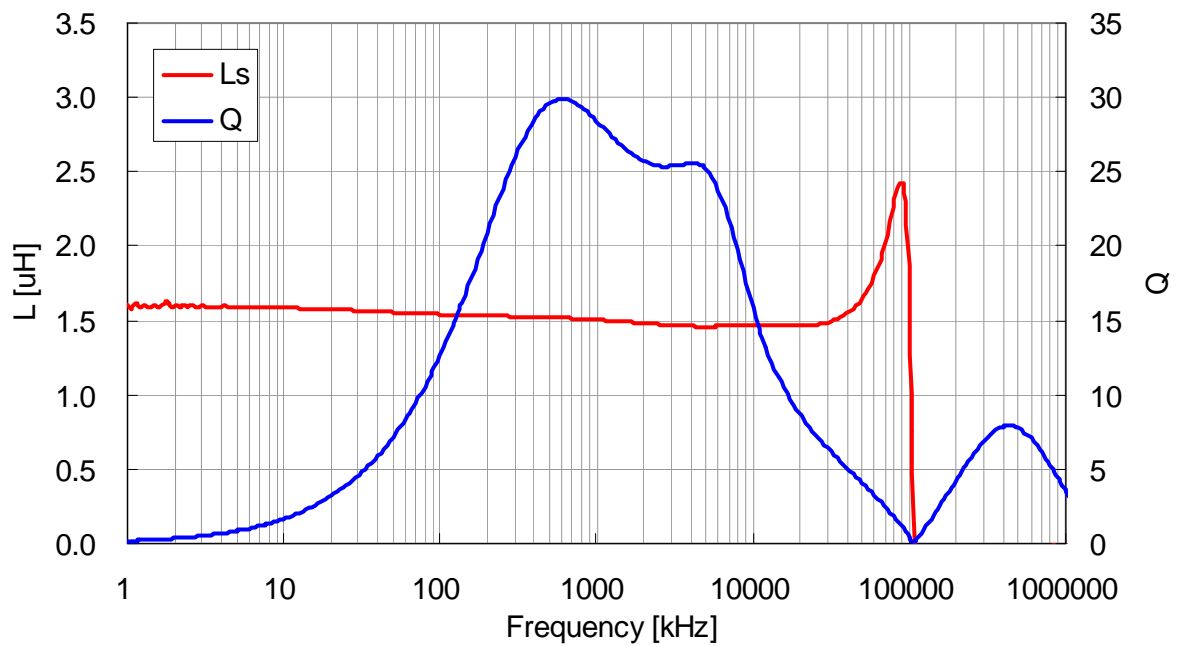

CONTENTS

L-Q Frequency Characteristics
DC Bias & Temperature Characteristics(1MHz)
Temperature Rise
Temperature Characteristics

TDK CORPORATION

L-Q Frequency Characteristics

VLS4012T-1R0N1R9

VLS4012T-1R5N1R5