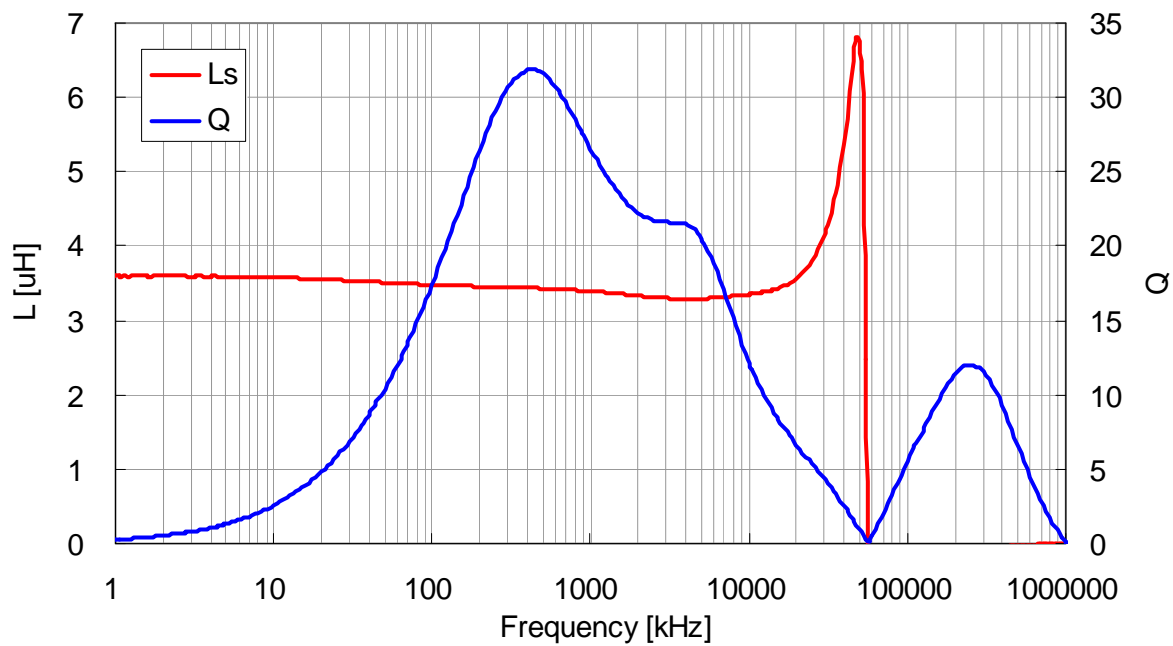

VLS4012T-3R3M1R2