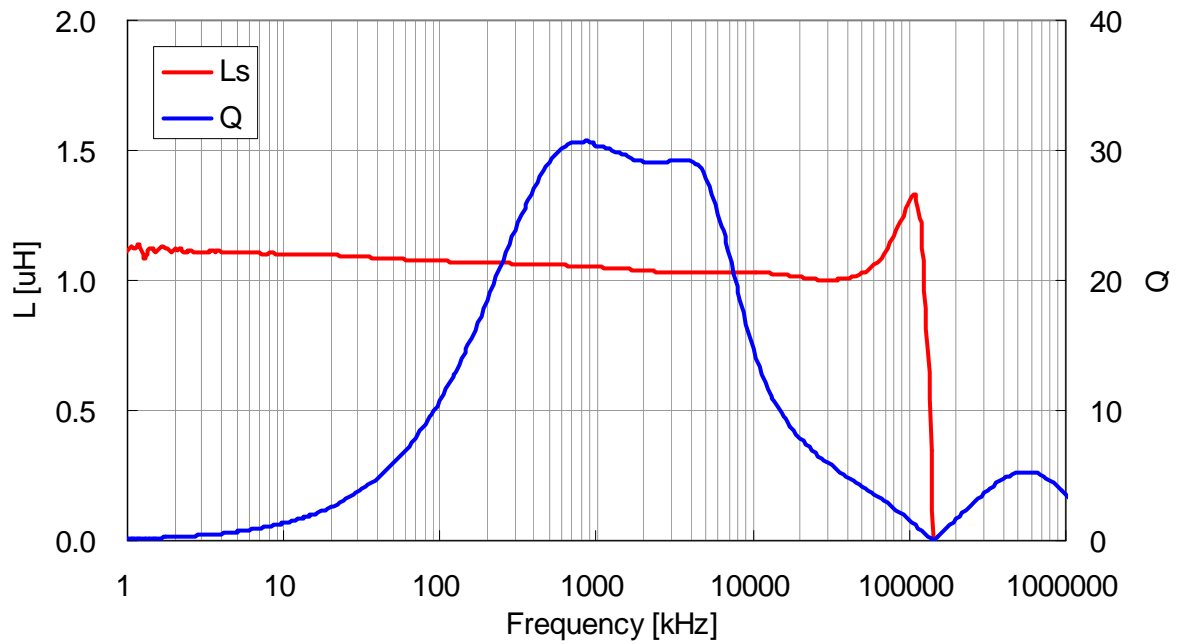

Technical Data

VLS4012 Type

VLS4012T-1R0N1R9
VLS4012T-1R5N1R5
VLS4012T-2R2M1R4
VLS4012T-3R3M1R2
VLS4012T-4R7M1R1
VLS4012T-6R8MR80
VLS4012T-100MR82
VLS4012T-150MR65
VLS4012T-220MR57
VLS4012T-330MR44
VLS4012T-470MR39

CONTENTS

L-Q Frequency Characteristics
DC Bias & Temperature Characteristics(1MHz)
Temperature Rise
Temperature Characteristics

TDK CORPORATION

L-Q Frequency Characteristics

VLS4012T-1R0N1R9

VLS4012T-1R5N1R5