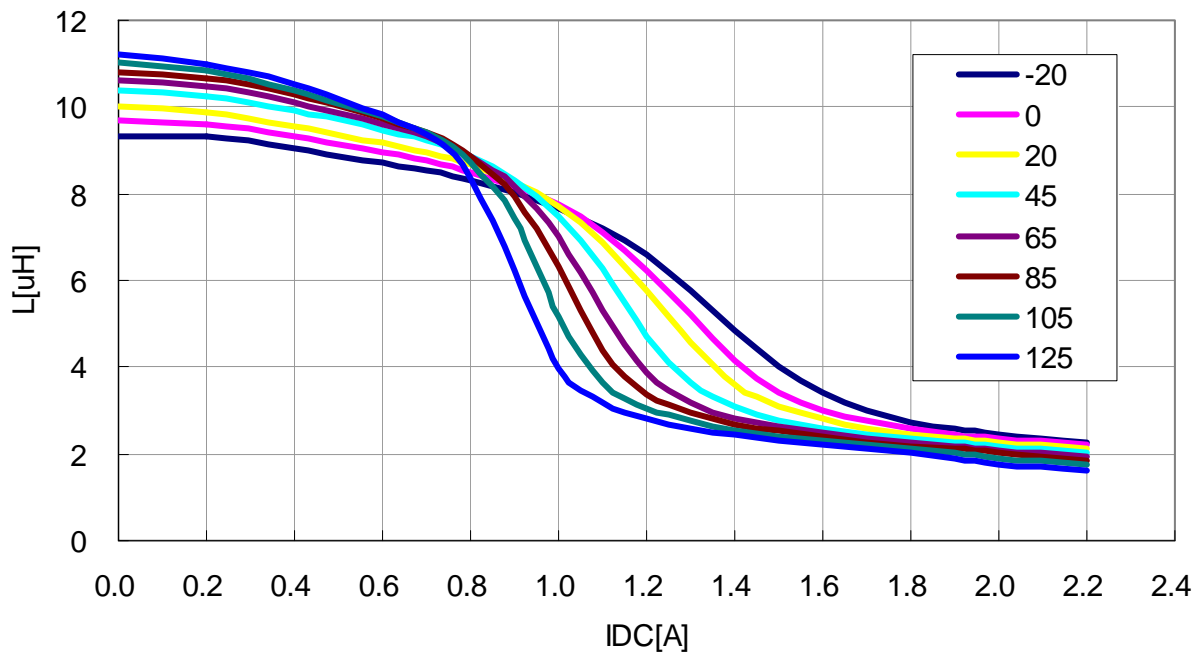

VLS4012T-1R5N1R5

DC Bias & Temperature Characteristics(1MHz)

VLS4012T-2R2M1R4

VLS4012T-3R3M1R2

DC Bias & Temperature Characteristics(1MHz)

VLS4012T-4R7M1R1

VLS4012T-6R8MR80

DC Bias & Temperature Characteristics(1MHz)

VLS4012T-100MR82

VLS4012T-150MR65

DC Bias & Temperature Characteristics(1MHz)

VLS4012T-220MR57

VLS4012T-330MR44

DC Bias & Temperature Characteristics(1MHz)

VLS4012T-470MR39

Temperature Rise