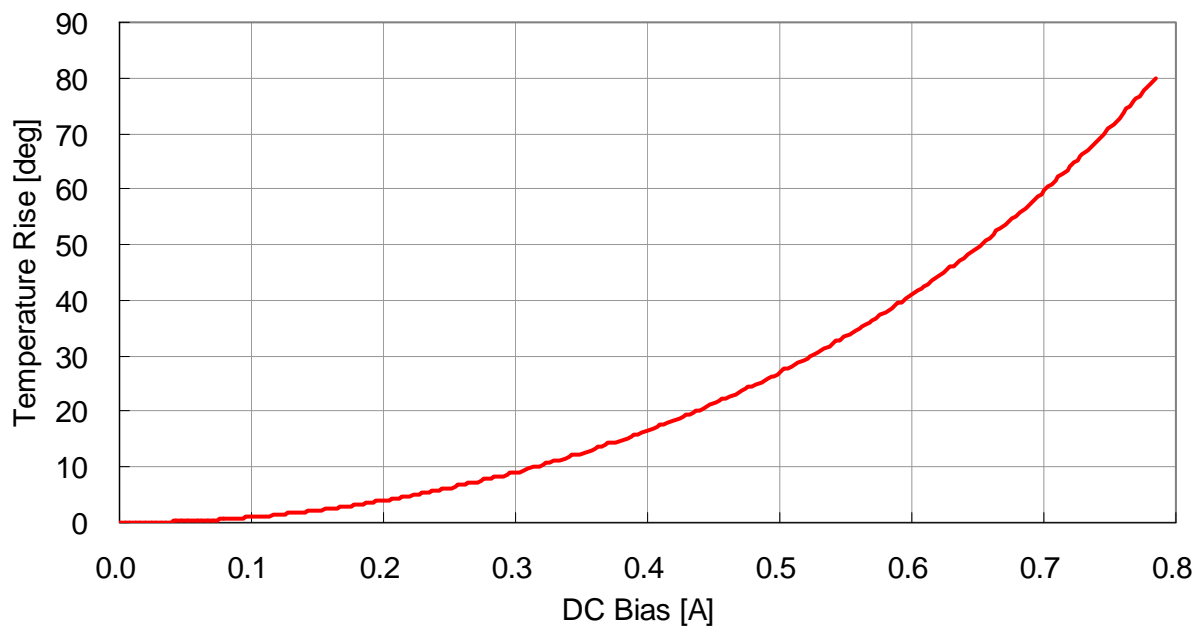

Temperature Rise

VLS4012T-100MR82

VLS4012T-150MR65

Temperature Rise

VLS4012T-220MR57

VLS4012T-330MR44

Temperature Rise

[VLS4012T-470MR39](#)

Temperature Characteristics