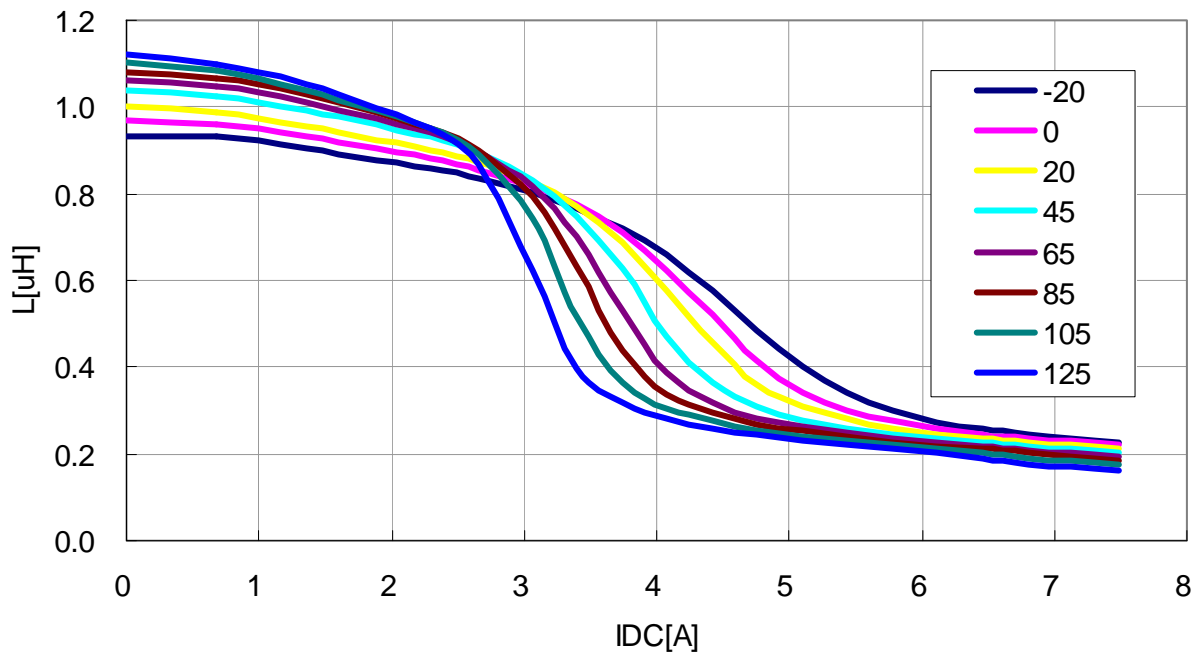

L-Q Frequency Characteristics

VLS4012T-2R2M1R4

VLS4012T-3R3M1R2

L-Q Frequency Characteristics

VLS4012T-4R7M1R1

VLS4012T-6R8MR80

L-Q Frequency Characteristics

VLS4012T-100MR82

VLS4012T-150MR65

L-Q Frequency Characteristics

VLS4012T-220MR57

VLS4012T-330MR44

L-Q Frequency Characteristics

[VLS4012T-470MR39](#)

DC Bias & Temperature Characteristics(1MHz)

VLS4012T-1R0N1R9

VLS4012T-1R5N1R5

DC Bias & Temperature Characteristics(1MHz)

VLS4012T-2R2M1R4

VLS4012T-3R3M1R2

DC Bias & Temperature Characteristics(1MHz)

VLS4012T-4R7M1R1

VLS4012T-6R8MR80

DC Bias & Temperature Characteristics(1MHz)