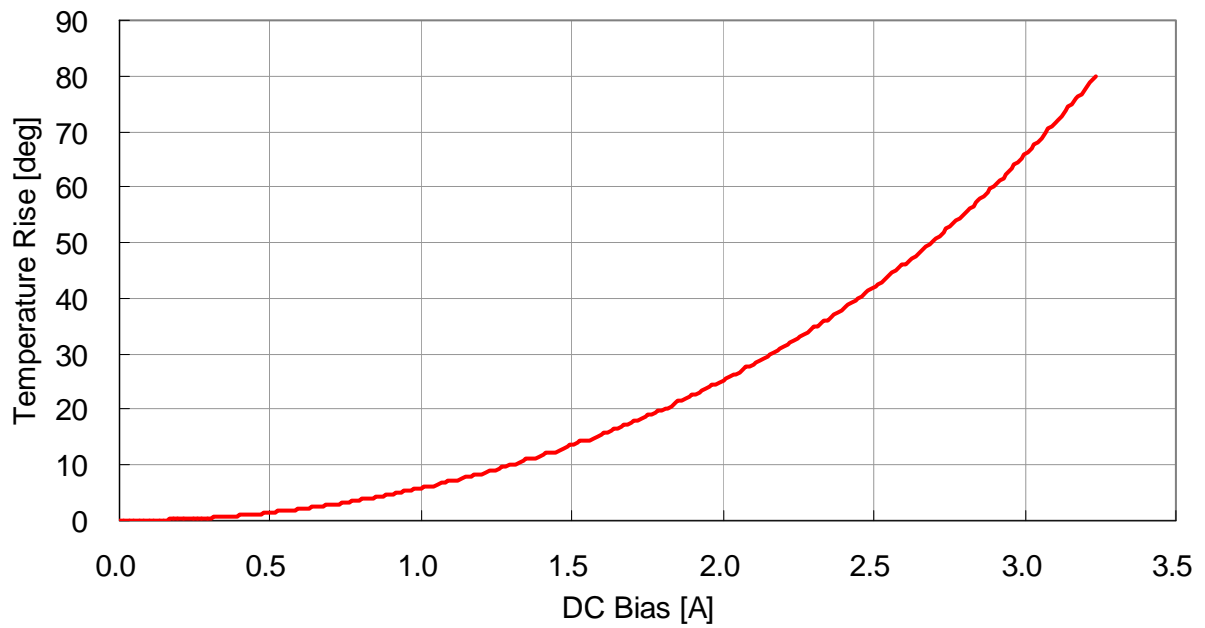

Temperature Rise

VLS4012T-1R0N1R9