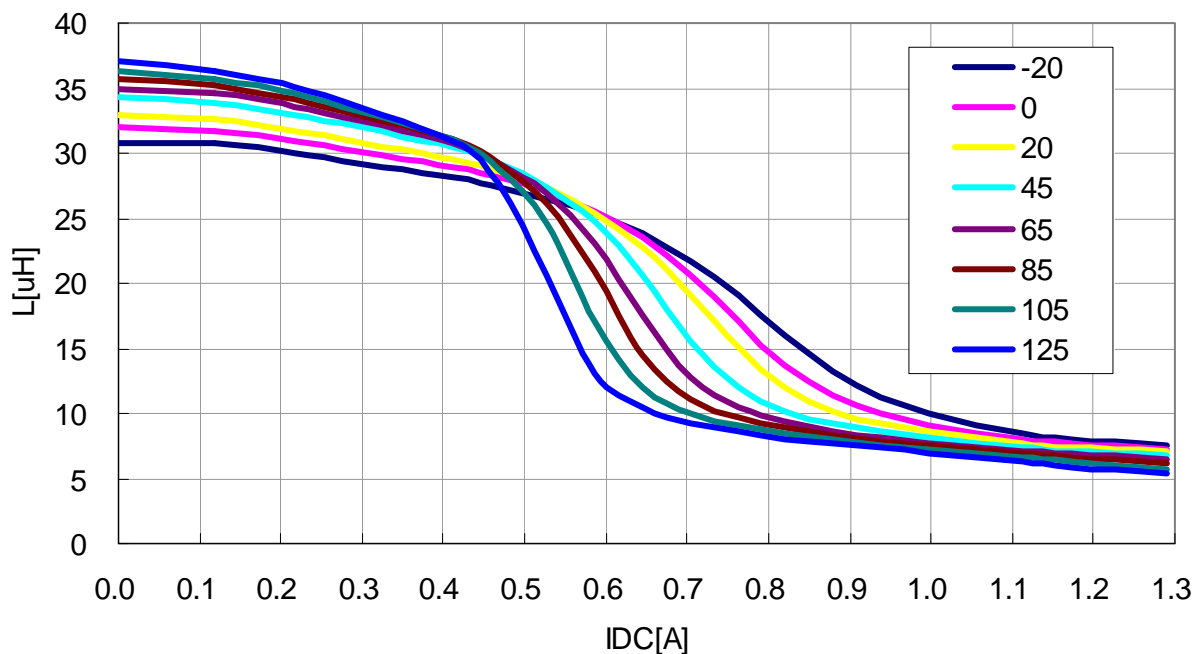

VLS4012T-1R5N1R5

DC Bias & Temperature Characteristics(1MHz)

VLS4012T-2R2M1R4

VLS4012T-3R3M1R2

DC Bias & Temperature Characteristics(1MHz)

VLS4012T-4R7M1R1

VLS4012T-6R8MR80

DC Bias & Temperature Characteristics(1MHz)

VLS4012T-100MR82

VLS4012T-150MR65

DC Bias & Temperature Characteristics(1MHz)

VLS4012T-220MR57

VLS4012T-330MR44

DC Bias & Temperature Characteristics(1MHz)

VLS4012T-470MR39

Temperature Rise