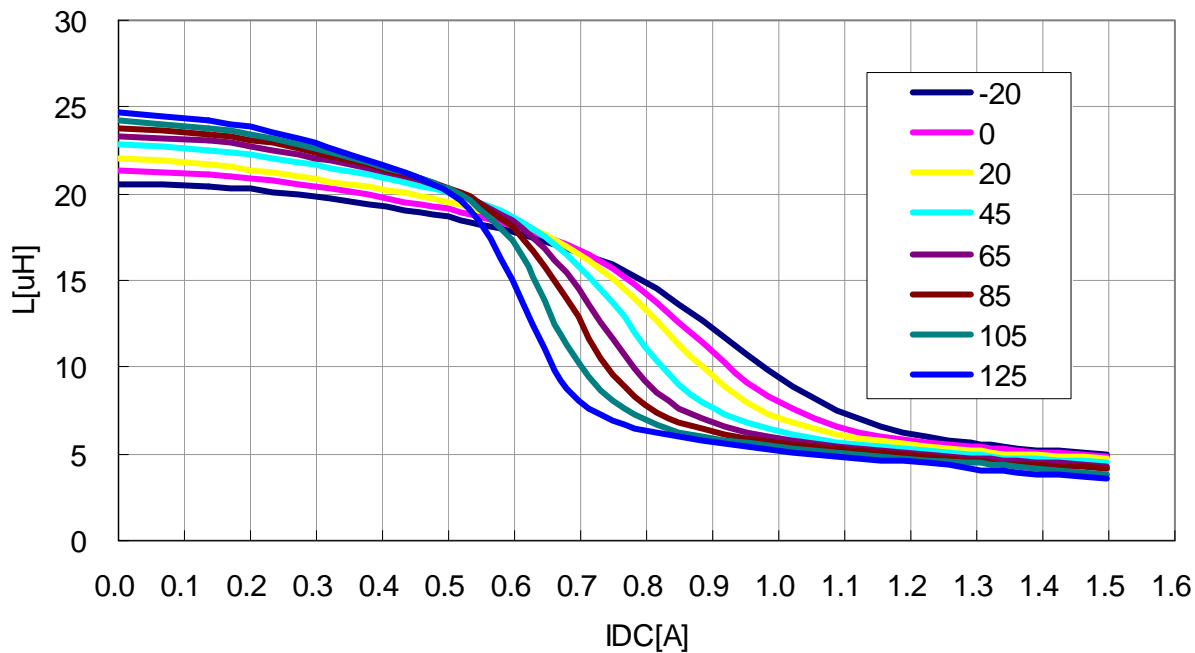

VLS4012T-1R5N1R5

DC Bias & Temperature Characteristics(1MHz)

VLS4012T-2R2M1R4

VLS4012T-3R3M1R2

DC Bias & Temperature Characteristics(1MHz)

VLS4012T-4R7M1R1

VLS4012T-6R8MR80

DC Bias & Temperature Characteristics(1MHz)

VLS4012T-100MR82

VLS4012T-150MR65

DC Bias & Temperature Characteristics(1MHz)

VLS4012T-220MR57

VLS4012T-330MR44

DC Bias & Temperature Characteristics(1MHz)

VLS4012T-470MR39

Temperature Rise