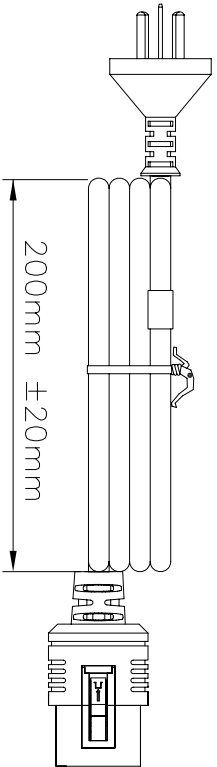

VOLEX RESERVES THE RIGHT TO ALTER NON-CRITICAL DIMENSIONS WITHOUT NOTICE.

PACKAGING: FOLD & TIE

- NOTES**
- 1) CORDAGE: RVV 300/500 3X1.50mm, BLACK, LEAD FREE
 - 2) APPROVALS: 
 - 3) RATING: 16 AMP/250 VOLTS
 - 4) PACKAGING: 40 PIECES PER CARTON
 - 5) THIS ITEM IS A CORD ONLY. NO C-20 INLET INCLUDED.

<input checked="" type="checkbox"/> Indianapolis, IN <input type="checkbox"/> Conover, N.C. <input type="checkbox"/> Freemont, CA <input type="checkbox"/> Aguascalientes, MX <input type="checkbox"/> Tijuana, Mexico <input type="checkbox"/> Hermosillo, MX <input type="checkbox"/> Clinton, AR <input type="checkbox"/> Kanata, Canada	Proprietary Notice: This document is the property of Volex Incorporated. The information contained herein is not to be disclosed to anyone without the express written consent of Volex Inc.	MATERIAL: PLUG: PVC-BLACK CONNECTOR: PVC-BLACK JACKET: PVC-BLACK	FINISH: JACKET: SMOOTH	SCALE: NDT TO SCALE ECD: N/A	ITEM DESCRIPTION CORDSET - CHINESE V-LOCK DETACHABLE POWER SUPPLY CORD (2M)
		TOLERANCE UNLESS OTHERWISE SPECIFIED .XXX ± .005 .XX ± .02 X ± .03 FRACT: ± 1/32 ANGULAR ± 1/2°	APPROVED STC	DRAWN BY STC	DATE: 8/16/07