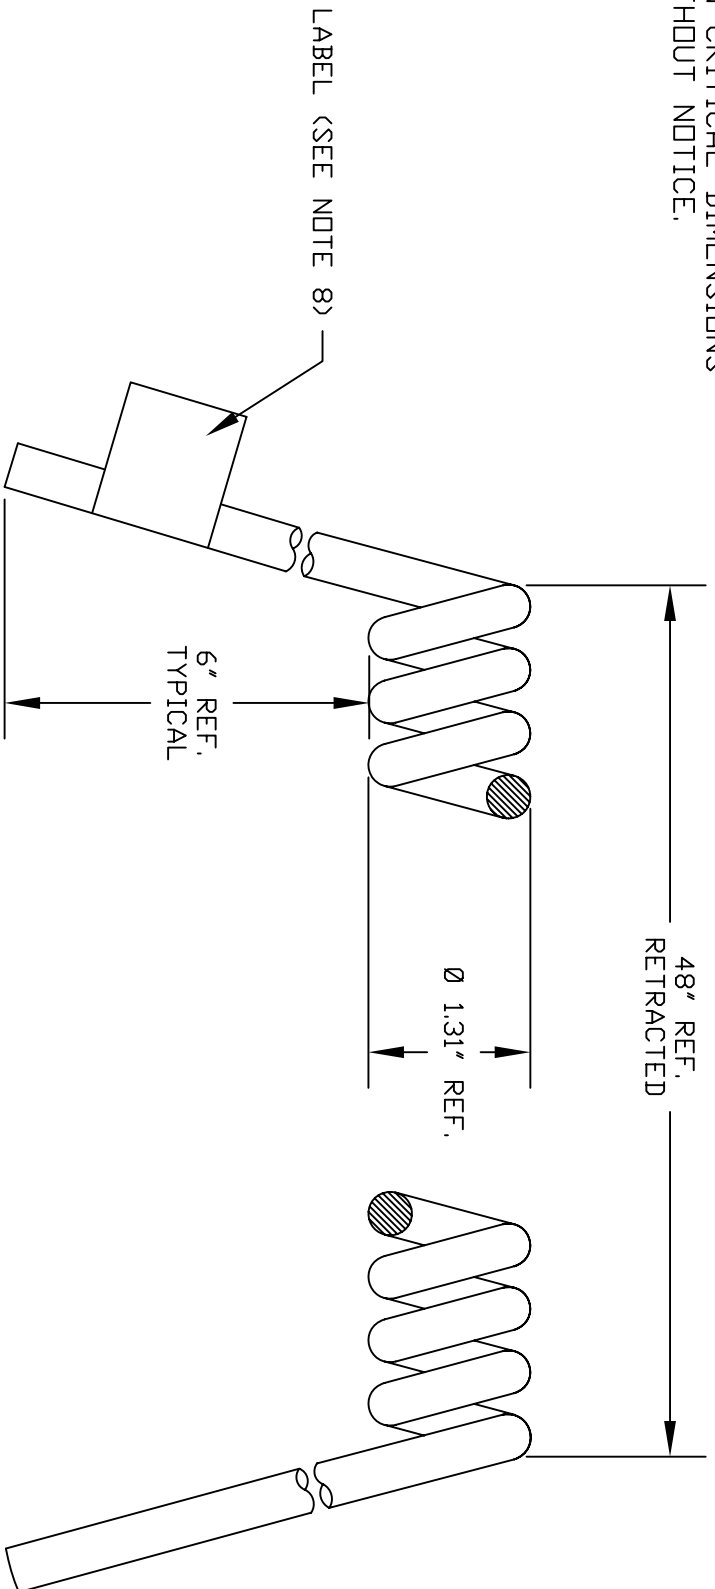

VOLEX RESERVES THE RIGHT TO ALTER NON-CRITICAL DIMENSIONS WITHOUT NOTICE.

NOTES

- 1) CORDAGE: 18/4 SJOW, 90°C, BLACK OUTER JACKET
- 2) INSULATED CONDUCTOR INSULATION COLORS WILL BE BLACK, WHITE, GREEN, AND RED.
- 3) APPROVALS: CUL/CSA
- 4) FLAME RATING: FT2
- 5) CORDAGE D.D.: .380" REF.
- 6) 15 PCS/CARTON
- 7) ALL DIMENSIONS IN INCHES UNLESS OTHERWISE NOTED.
- 8) CORD SET LABEL WILL HAVE VOLEX LOGO AND PART NUMBER.

CUD

FORM IN71-07 REV.A

- Indianapolis, IN
- Conover, N.C.
- Freemont, CA
- Aguascalientes, MX
- Tijuana, Mexico
- Hermosillo, MX
- Clinton, AR
- Kanata, Canada

Proprietary Notice:

This document is the property of Volex Incorporated. The information contained herein is not to be disclosed to anyone without the express written consent of Volex Inc.

MATERIAL:
JACKET: RUBBER
COLD: BLACK
FINISH:
JACKET: SMOOTH

REV	DESCRIPTION	DATE
2	ADDED CORD LABEL	8/16/07
1	C.U.D - FIRST ISSUE	8/9/07

SCALE: NDT TO SCALE
EOD: N/A

TOLERANCE UNLESS OTHERWISE SPECIFIED
.XXX ± .005
.XX ± .02
.X ± .03
FRACT. ± 1/32
ANGULAR ± 1/2°

APPROVED	DRAWN BY	DATE:
STC	STC	8/9/07

PART NO. 6483

ITEM DESCRIPTION
CORDSET - NORTH AMERICAN
RETRACTILE (4')