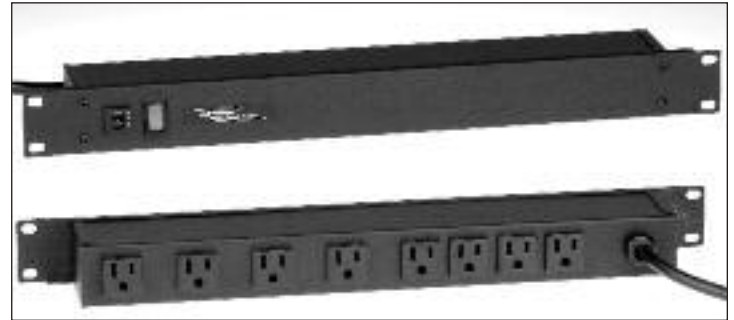

J08B0B (Front & Back)

UL207BC

J06B0B20X-AM (Front)

P6

FEATURES & BENEFITS

- **User-ready outlets.** Plug-In Outlet Center units provide power distribution in a portable, plug-in unit.
- **Rugged construction.** Durable 2" x 1 3/4" [44mm x 51mm] or 3 1/2" x 2" [89mm x 44mm] aluminum housing. Some Plug-In Outlet Center units are available with an impact-resistant plastic housing.
- **Space saving.** Rack mount units fit standard 19" [482mm] relay racks. Compact 1U design takes up minimum space. 23" [584mm] units available, consult factory.
- **Low profile.** CabinetMATE units offer a narrow 1 1/2" x 1 3/16" [38mm x 20mm] aluminum housing.
- **Aesthetically pleasing.** Rack mount units have a black matte finish and a black cord. CabinetMATE, compact and industrial units have a gray finish and a black cord. Deluxe control and 20A units have a putty white finish and a black cord. Most units with a putty white finish have a putty white cord. Special Use units have a white finish and a white cord.
- **Flexible mounting.** Each unit features one of four different mounting types. Each mounting method has been designed to optimize the performance of the product. Complete mounting hardware and installation instructions are included with every unit.
- **Cord properly rated to load requirements.** 15A units have a 14/3 SJT cord and a NEMA 5-15P plug. 20A units have a 12/3 SJT cord and a NEMA 5-20P or NEMA L5-20P plug.
- **Lighted switch.** Most units have lighted on/off switch(es) to control power to the unit.
- **Resettable circuit breaker.** Provides overload protection.
- **Two-Year product warranty.**
- **UL and cUL Listed or Recognized.** Units are UL and cUL Listed to UL1363 standards. Rack mount units are UL and cUL Recognized to UL1363 standards.