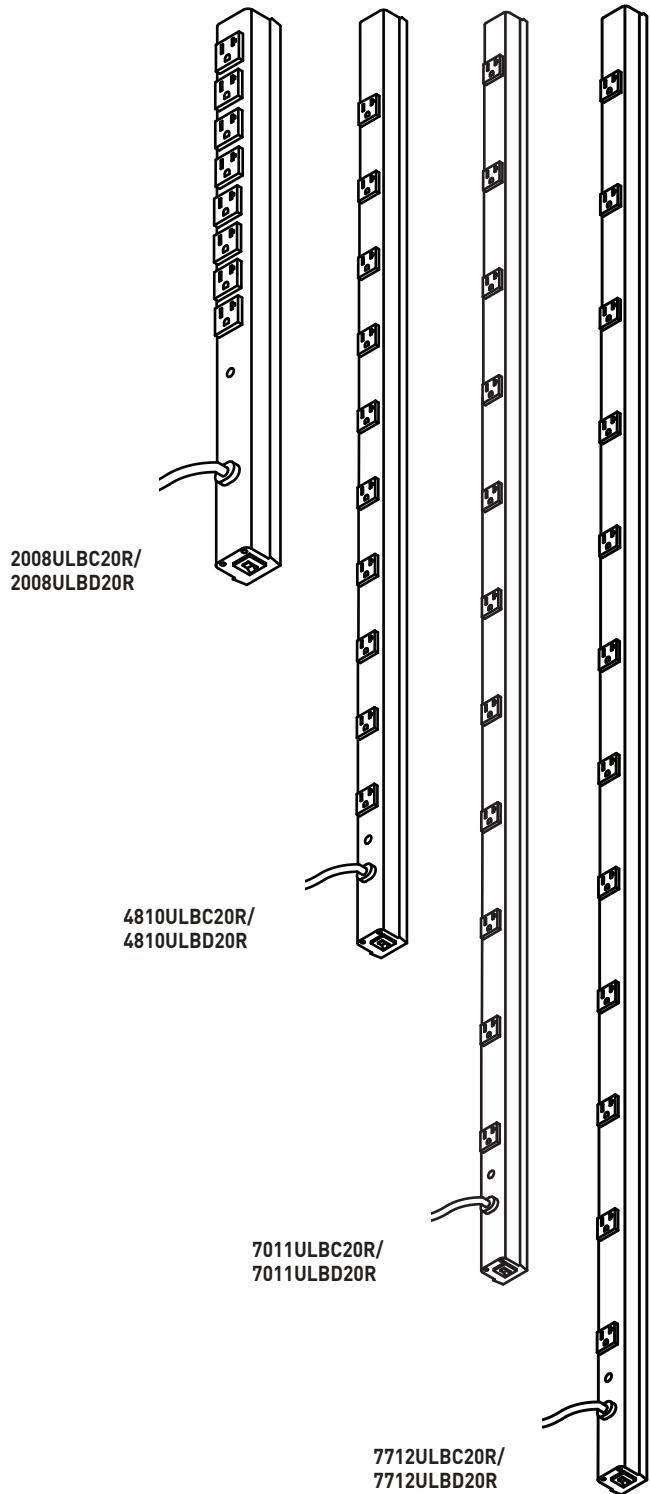

20A CabinetMATE Plug-In Outlet Centers Ordering Information

Catalog No./Item	Description/Specifications
2008ULBC20R 2008ULBD20R 2008ULBC20R-TL * 2008ULBD20R-TL *	CabinetMATE Plug-In Outlet Center – Eight 20A outlets with t-slots. 6' [1.8m] (2008ULBC20R, 2008ULBC20R-TL) or 15' [4.6m] (2008ULBD20R, 2008ULBD20R-TL) cord. Length 20" [508mm]. Receptacle center-to-center 1 1/4" [32mm]. Units available with straight blade or NEMA L5-20P locking plug.
4810ULBC20R 4810ULBD20R 4810ULBC20R-TL * 4810ULBD20R-TL *	CabinetMATE Plug-In Outlet Center – Ten 20A outlets with t-slots. 6' [1.8m] (4810ULBC20R, 4810ULBC20R-TL) or 15' [4.6m] (4810ULBD20R, 4810ULBD20R-TL) cord. Length 48" [1.2m]. Receptacle center-to-center 4" [102mm]. Units available with straight blade or NEMA L5-20P locking plug.
7011ULBC20R 7011ULBD20R 7011ULBC20R-TL * 7011ULBD20R-TL *	CabinetMATE Plug-In Outlet Center – Eleven 20A outlets with t-slots. 6' [1.8m] (7011ULBC20R, 7011ULBC20R-TL) or 15' [4.6m] (7011ULBD20R, 7011ULBD20R-TL) cord. Length 70" [1.6m]. Receptacle center-to-center 6" [152mm]. Units available with straight blade or NEMA L5-20P locking plug.
7712ULBC20R 7712ULBD20R 7712ULBC20R-TL * 7712ULBD20R-TL *	CabinetMATE Plug-In Outlet Center – Twelve 20A outlets with t-slots. 6' [1.8m] (7712ULBC20R, 7712ULBC20R-TL) or 15' [4.6m] (7712ULBD20R, 7712ULBD20R-TL) cord. Length 77" [2m]. Receptacle center-to-center 6" [152mm]. Units available with straight blade or NEMA L5-20P locking plug.

* Use "TL" suffix with Catalog Number for locking plug.