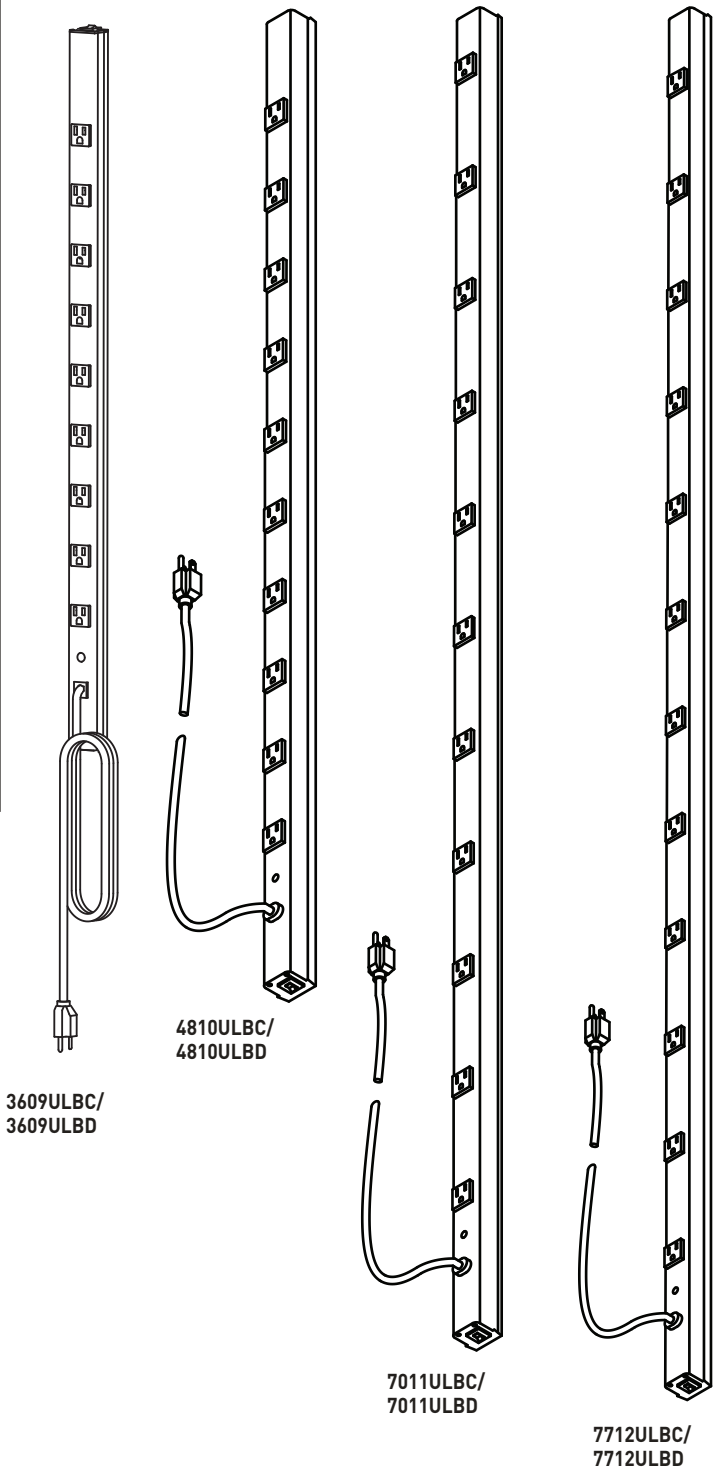

20A CabinetMATE Plug-In Outlet Centers Ordering Information

| Catalog No./Item | Description/Specifications |
|--|--|
| 2008ULBC20R 2008ULBD20R 2008ULBC20R-TL * 2008ULBD20R-TL * | CabinetMATE Plug-In Outlet Center – Eight 20A outlets with t-slots. 6' [1.8m] (2008ULBC20R, 2008ULBC20R-TL) or 15' [4.6m] (2008ULBD20R, 2008ULBD20R-TL) cord. Length 20" [508mm]. Receptacle center-to-center 1 1/4" [32mm]. Units available with straight blade or NEMA L5-20P locking plug. <div style="text-align: right;">  </div> |
| 4810ULBC20R 4810ULBD20R 4810ULBC20R-TL * 4810ULBD20R-TL * | CabinetMATE Plug-In Outlet Center – Ten 20A outlets with t-slots. 6' [1.8m] (4810ULBC20R, 4810ULBC20R-TL) or 15' [4.6m] (4810ULBD20R, 4810ULBD20R-TL) cord. Length 48" [1.2m]. Receptacle center-to-center 4" [102mm]. Units available with straight blade or NEMA L5-20P locking plug. <div style="text-align: right;">  </div> |
| 7011ULBC20R 7011ULBD20R 7011ULBC20R-TL * 7011ULBD20R-TL * | CabinetMATE Plug-In Outlet Center – Eleven 20A outlets with t-slots. 6' [1.8m] (7011ULBC20R, 7011ULBC20R-TL) or 15' [4.6m] (7011ULBD20R, 7011ULBD20R-TL) cord. Length 70" [1.6m]. Receptacle center-to-center 6" [152mm]. Units available with straight blade or NEMA L5-20P locking plug. <div style="text-align: right;">  </div> |
| 7712ULBC20R 7712ULBD20R 7712ULBC20R-TL * 7712ULBD20R-TL * | CabinetMATE Plug-In Outlet Center – Twelve 20A outlets with t-slots. 6' [1.8m] (7712ULBC20R, 7712ULBC20R-TL) or 15' [4.6m] (7712ULBD20R, 7712ULBD20R-TL) cord. Length 77" [2m]. Receptacle center-to-center 6" [152mm]. Units available with straight blade or NEMA L5-20P locking plug. <div style="text-align: right;">  </div> |