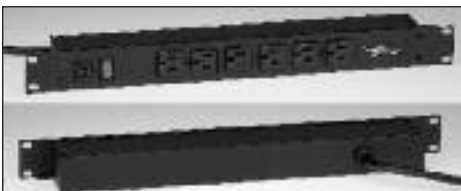

20A Rack Mount Plug-In Outlet Centers Ordering Information

Catalog No./Item	Description/Specifications	Catalog No./Item	Description/Specifications
J06B0B20 J06B2B20	Rack Mount Plug-In Outlet Center – Six 20A rear outlets, on/off switch. 6' [1.8m] (J06B0B20) or 15' [4.6m] (J06B2B20) cord. Receptacle center-to-center 1 1/2" [38mm]. 	J60B0B20 J60B2B20	Rack Mount Plug-In Outlet Center – Six 20A front outlets, on/off switch. 6' [1.8m] (J60B0B20) or 15' [4.6m] (J60B2B20) cord. Receptacle center-to-center 1 1/2" [38mm].
J06B0B20X J06B2B20X	Rack Mount Plug-In Outlet Center – Six 20A rear outlets. 6' [1.8m] (J06B0B20X) or 15' [4.6m] (J06B2B20X) cord. Receptacle center-to-center 1 1/2" [38mm]. 	J60B0B20X J60B2B20X	Rack Mount Plug-In Outlet Center – Six 20A front outlets. 6' [1.8m] (J60B0B20X) or 15' [4.6m] (J60B2B20X) cord. Receptacle center-to-center 1 1/2" [38mm].
J06B0B20X-AM	Rack Mount Plug-In Outlet Center with Digital Ammeter – Digital LCD readout of current draw. Six 20A rear outlets. 6' [1.8m] cord. Receptacle center-to-center 1 1/2" [38mm]. 		

J06B0B (Front & Back)