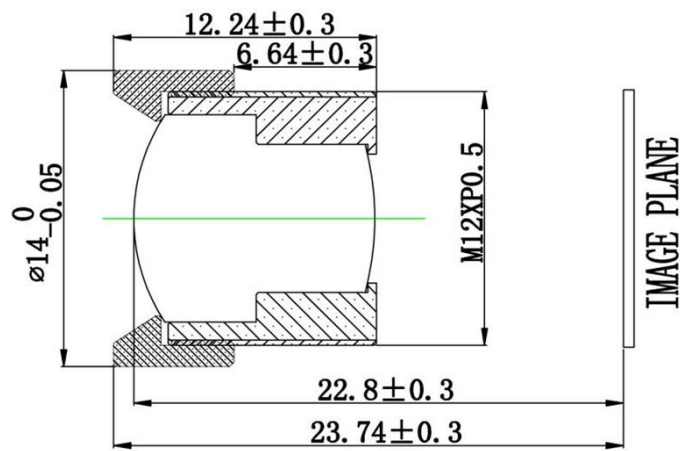

Product Specifications

Model: AD-L1203MP

Focal length	12mm	
Pixel	3MP	
Optical Format	1/2.7"	
Aperture	F1.8	
Mount	M12	
D H V	33.1°*25°*18.9°	
Optical Distortion	2.00%	
M.O.D.	0.3m	
Dimension	Φ14×12.4mm	
lens Construction	5G	
MBF	6.22mm	
IR Correction	Yes	
Operation	Iris	Fixed
	Focus	Manual
	Zoom	Fixed
Operating temperature	-10°C ~ +70°C	

Size tolerance (mm) :	0-10±0.05	10-30±0.10	30-120±0.20
Angle tolerance	±2°		

X-ON Electronics

Largest Supplier of Electrical and Electronic Components

Click to view similar products for [Camera Lenses](#) category: