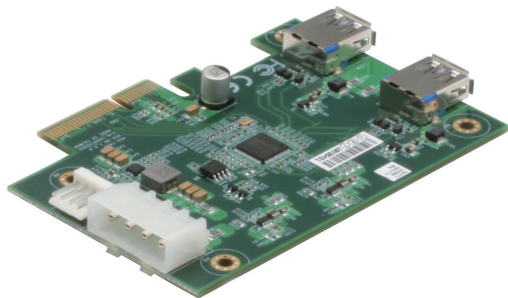

PER-T499

2-Port USB 3.1 PCI-E [x4] Frame Grabber Card

Features

- PCI-Express® [x4] Gen. 3 Compliant
- 1 Independent USB 3.2 Gen 2 Host Controller
- Supports Bandwidth 10 Gb/s for Each Port
- Supports Lockable USB Connector

Specifications

System	
Bus Interface	PCI-Express® [x4], Gen 3 PCI-Express Specification Revision 3.0 at 8GT/s
USB	1 independent USB 3.2 Gen 2 host controllers 900mA @ 5V for each port Compliant with USB 3.2 Gen 2 specification Revision 1.0
USB Connector	2 USB 3.2 Gen 2 Type-A connectors with lockable screw threads
OS Support	Windows® 10, Windows® 8.1 (32/64-bit), Windows® 7 (32/64-bit) Linux
Power Supply	
Power Requirement	From PCIe bus
Mechanical	
Dimensions (W x D)	3.94" x 2.8" (100mm x 71mm)
Environmental	
Operating Temperature	32°F ~ 140°F (0°C ~ 60°C) (according to IEC68-2-14 with 0.5 m/s AirFlow ; with industrial devices)
Storage Temperature	-49°F ~ 185°F (-45°C ~ 80°C)
Storage Humidity	5 ~ 95% @ 40°C, non-condensing

Ordering Information

- **PER-T499-A10-00**
2-Port USB 3.2 Gen 2 PCI-E [x4] Frame Grabber Card

X-ON Electronics

Largest Supplier of Electrical and Electronic Components

Click to view similar products for [Ethernet Modules](#) category: