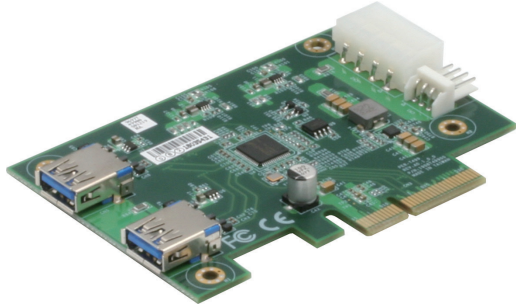

PER-T499

2-Port USB 3.1 PCI-E [x4] Frame Grabber Card

Features

- PCI-Express® [x4] Gen. 3 Compliant
- 1 Independent USB 3.2 Gen 2 Host Controller
- Supports Bandwidth 10 Gb/s for Each Port
- Supports Lockable USB Connector

Specifications

System	
Bus Interface	PCI-Express® [x4], Gen 3 PCI-Express Specification Revision 3.0 at 8GT/s
USB	1 independent USB 3.2 Gen 2 host controllers 900mA @ 5V for each port Compliant with USB 3.2 Gen 2 specification Revision 1.0
USB Connector	2 USB 3.2 Gen 2 Type-A connectors with lockable screw threads
OS Support	Windows® 10, Windows® 8.1 (32/64-bit), Windows® 7 (32/64-bit) Linux
Power Supply	
Power Requirement	From PCIe bus
Mechanical	
Dimensions (W x D)	3.94" x 2.8" (100mm x 71mm)
Environmental	
Operating Temperature	32°F ~ 140°F (0°C ~ 60°C) (according to IEC68-2-14 with 0.5 m/s AirFlow ; with industrial devices)
Storage Temperature	-49°F ~ 185°F (-45°C ~ 80°C)
Storage Humidity	5 ~ 95% @ 40°C, non-condensing

Ordering Information

- **PER-T499-A10-00**
2-Port USB 3.2 Gen 2 PCI-E [x4] Frame Grabber Card

X-ON Electronics

Largest Supplier of Electrical and Electronic Components

Click to view similar products for [Ethernet Modules](#) category: