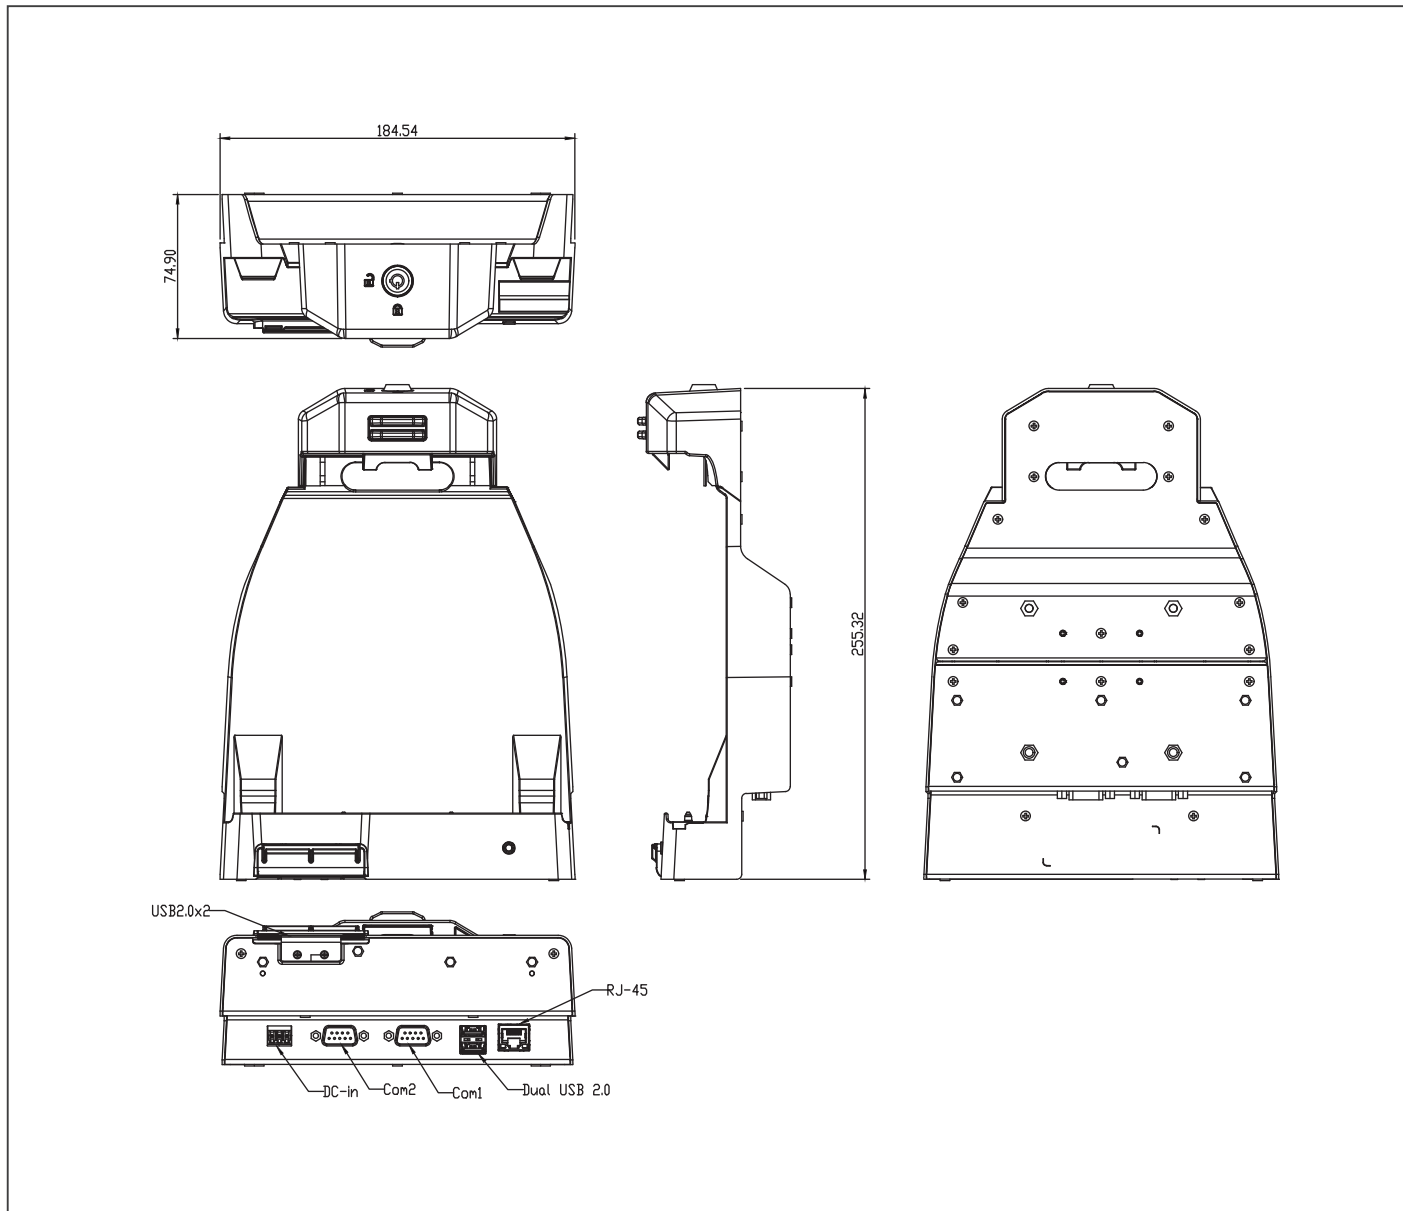

RDS-411

Rugged Docking Station for RTC-1010/ RTC-1010M

Features

- Apply on RTC-1010/ RTC-1010M
- Front-facing I/Os: USB 2.0 x 2 with Protection Cover
- Downward-facing I/Os for Easy Cable Management: USB 2.0 x 2, RS-232 x 1 (Two: Optional), RJ45 GbE x 1, DC-in Phoenix Connector x 1
- Wide Voltage Input: 9VDC ~ 36VDC
- Power Adaptor: AC Power Adaptor (Default)
- Anti-theft Lock with Key & VESA Mount

Specifications

| System | |
|------------------------|---|
| I/O | Front-facing I/Os: USB 2.0 x 2 with protection cover Downward-facing I/Os: USB 2.0 x 2 RS-232 x 1 (Two: Optional) RJ45 GbE x 1 |
| DC Input | Phoenix connector: DINKLE ECH381H-03P Wide Voltage Input: DC 9V to 36V Mating connector: DINKLE EC381V-03P |
| LED Indicator | Orange: DC in w/o Tablet Blue: DC in w/ Tablet |
| Others | Anti-theft lock with key & VESA mount |
| Mechanical | |
| Color | Black |
| Construction | PC |
| Dimensions (W x H x D) | 10.08" x 7.28" x 2.96" (256 x 185 x 75 mm) |
| Gross Weight | 6.17 lb (2.8 Kg) |
| Environmental | |
| Operating Temperature | 32°F ~ 122°F (0°C ~ 50°C) |
| Storage Temperature | 14°F ~ 140°F (-10°C ~ 60°C) |
| ESD | Air charge: +/- 8KV Contact charge: +/- 4KV |
| EMC/ Safety | CE/FCC Class B/UL |
| Power Supply | |
| AC/DC Adapter | AC 100 ~ 240 V, 50 ~ 60 Hz, Output: 12V/ 3.34A/ 40W DC connector: DINKLE EC381V-03P |
| DC/DC Adapter | N/A |

Dimension

Unit: mm

Ordering Information

- **RDS-411-000**
Docking Station.USBx4.RS-232.RJ45.DC Connector.9-36V Input
- **RDS-411-001**
Docking Station.USBx4.RS-232.RJ45.DC Connector.9-36V Input.W/ Stand

Packing List

- 12V / 40W AC Power Adapter
- RDS-411

*Power cord must be purchased separately.

Optional Accessories

- **170203J000**
DC Input Cable. 2 Meters. One Side With Mating Connector: DINKLE EC381V-03P. One Side With Flying Wires.