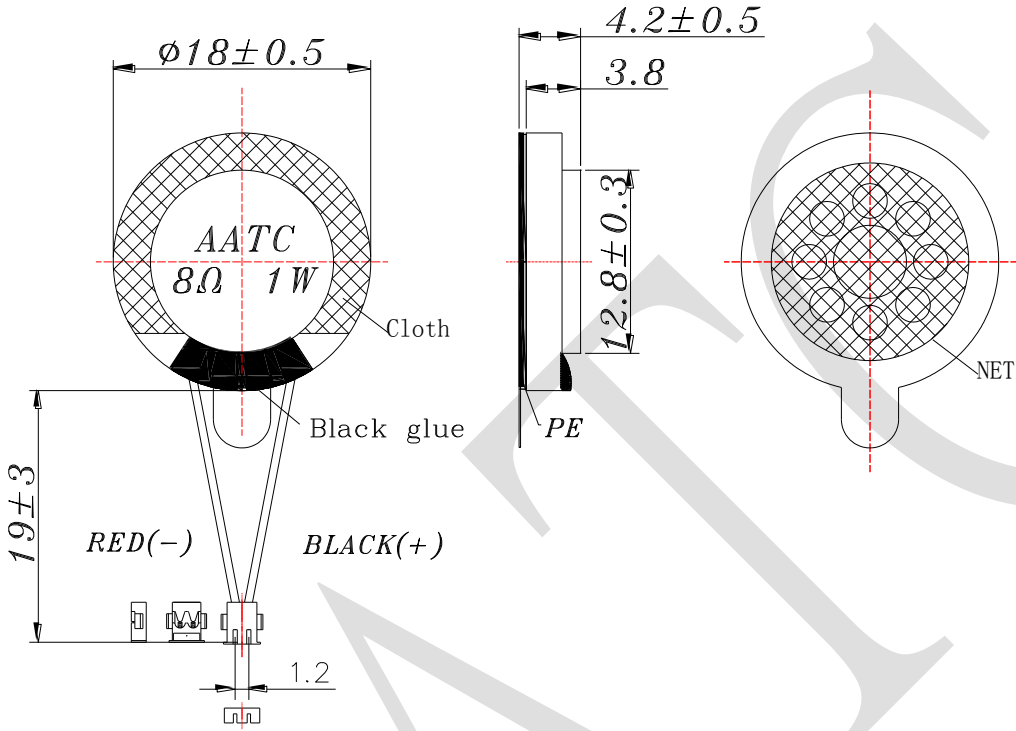

## 1. SPECIFICATION

AK-180810-PM-1CV1

ITEM		SPECIFICATIONS	
01	Type	Dynamic speaker	
02	Dimension	External diameter 18 mm	
03	Rated Input Power	1.0 W	
04	Max. Input Power	1.2 W for 1 minute	
05	Impedance	$8\Omega \pm 15\%$ at 1KHz 1V	
06	Resonance Frequency (Fo)	1000Hz $\pm 20\%$ at Fo, 1V	
07	Sound pressure level	$92\text{dB}(1.0\text{W}/0.1\text{M}) \pm 3\text{ dB}$	at AVE0.8,1.0, 1.2, 1.5 KHz.
08	Frequency Range	Fo – 5K Hz	
09	Total Harmonics Distortion	Max 10 % at 1 KHz, 0.1 W.	

REV NO.	REVISION NOTE	APPROVAL	DATE
---------	---------------	----------	------

WIRE: UL1571, AWG30#  
CONNECTOR: ACHR-02V-S

RoHS

TITLE: DYNAMIC SPEAKER		DRAWN: Zack	2019/10/9	SCALE: 2:1	SHEET: 1:1
PART NO. AK-180810-PM-1CV1		DESIGNED: R&D OF AAT	UNITS: mm		
DWG NO. CXS18040LP19-R08W1.0-F11		CHECKED:	TOLERANCE $\pm 0.5$		
		APPROVAL:	UNLESS OTHERWISE SPECIFIED: ONE PLACE DECIMAL $\pm$ *** TWO PLACE DECIMAL $\pm$ *** THREE PLACE DECIMAL $\pm$ ***		
REV	1	MATERIAL: PBT			