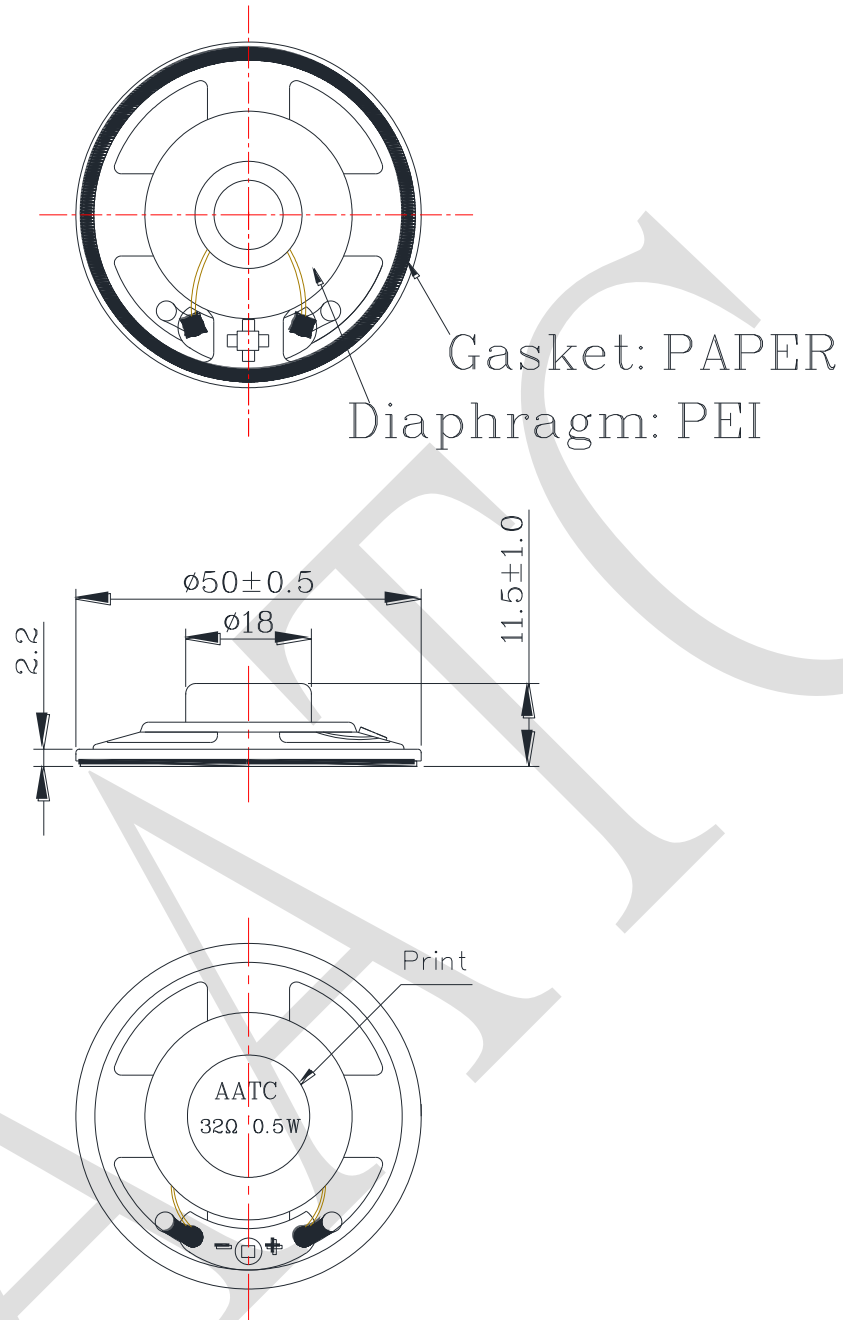

1. SPECIFICATION

AK-503205-MM-1

ITEM		SPECIFICATIONS	
01	Type	Dynamic speaker	
02	Dimension	External diameter 50 mm	
03	Rated Input Power	0.5W	
04	Max. Input Power	1.0 W for 1 minute	
05	Impedance	$32\Omega \pm 15\%$ at 1KHz 1V	
06	Resonance Frequency (Fo)	550Hz \pm 20% at Fo, 1V	
07	Sound pressure level	96 dB(0.5W/0.1M) \pm 3 dB	at AVE0.8, 1.0,1.2, 1.5 KHz.
08	Frequency Range	Fo – 4 K Hz	
09	Total Harmonics Distortion	Max 10 % at 1 KHz, 0.1W.	

REV NO.	REVISION NOTE	APPROVAL	DATE
---------	---------------	----------	------

RoHS

TITLE: DYNAMIC SPEAKER		DRAWN: Zack 2020/02/18	SCALE: 2:1	SHEET: 1:1
PART NO. AK-503205-MM-1		DESIGNED: R&D OF AAT	UNITS: mm	
DWG NO. CXS50115-R32W0.5-N12.5M-G	2 REV	CHECKED:	TOLERANCE ± 0.5	
		APPROVAL:	UNLESS OTHERWISE SPECIFIED:	
		MATERIAL: SPCC	ONE PLACE DECIMAL \pm ***	
			TWO PLACE DECIMAL \pm ***	
			THREE PLACE DECIMAL \pm ***	