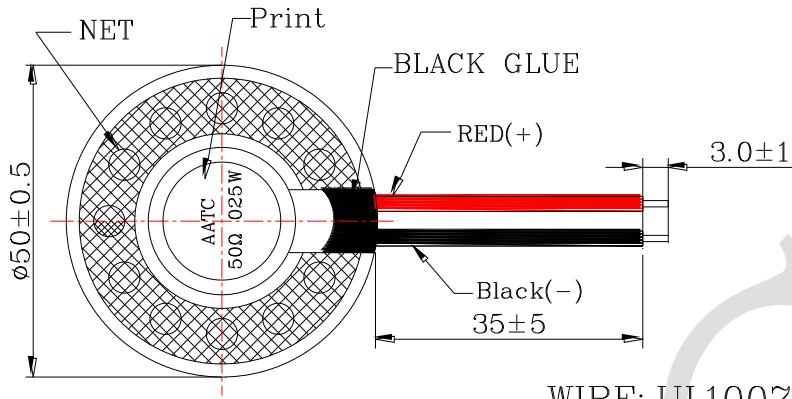

1. SPECIFICATION

AK-5050025-PM-1W

ITEM		SPECIFICATIONS	
01	Type	Dynamic speaker	
02	Dimension	External diameter 50 mm	
03	Rated Input Power	0.25W	
04	Max. Input Power	0.5W for 1 minute	
05	Impedance	$50\Omega \pm 15\%$ at 1KHz	
06	Resonance Frequency (Fo)	400Hz $\pm 20\%$ at Fo, 1V	
07	Sound pressure level	97 dB(0.25W/0.1M) ± 3 dB	at AVE 0.5, 0.8, 1.0, 12 KHz.
08	Frequency Range	Fo – 3.5 K Hz	
09	Total Harmonics Distortion	Max 10 % at 1 KHz, 0.1W.	

REV NO.

REVISION NOTE

APPROVAL

DATE

WIRE: UL1007, AWG22#

RoHS

TITLE: DYNAMIC SPEAKER		DRAWN: Moose	2017-08-28	SCALE: 2:1	SHEET: 1:1
PART NO. AK-5050025-PM-1W		DESIGNED: R&D OF AAT		UNITS: mm	
DWG NO. CXS50078L35-R50W0.25-G		CHECKED:		TOLERANCE ± 0.5	
		APPROVAL:		UNLESS OTHERWISE SPECIFIED: ONE PLACE DECIMAL ± *** TWO PLACE DECIMAL ± *** THREE PLACE DECIMAL ± ***	
	1	MATERIAL: ABS			