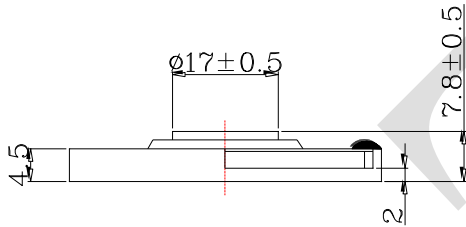

REV NO.

REVISION NOTE

APPROVAL

DATE

WIRE: UL1007, AWG22#

RoHS

TITLE: DYNAMIC SPEAKER		DRAWN: Moose	2017-08-28	SCALE: 2:1	SHEET: 1:1
PART NO. AK-5050025-PM-1W		DESIGNED: R&D OF AAT		UNITS: mm	
DWG NO. CXS50078L35-R50W0.25-G		CHECKED:		TOLERANCE ± 0.5	
		APPROVAL:		UNLESS OTHERWISE SPECIFIED: ONE PLACE DECIMAL ± *** TWO PLACE DECIMAL ± *** THREE PLACE DECIMAL ± ***	
	1	MATERIAL: ABS			