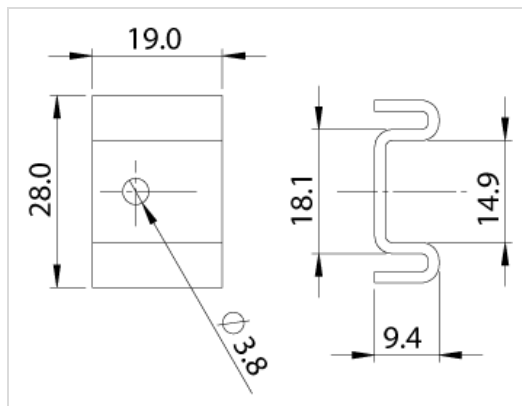

# 220SA

TO-126, TO-220

Channel style heat sink with no added hardware

**Height:** 12.80

**Mount Orientation:** Vertical & Horizontal

**Finish:** Black Anodize

**RoHS:** compliant

**Thermal Resistance:** 22.60

**Additional Drawing Dimensions:**

A Dim = 28 | B Dim = 9.4 | C = 19