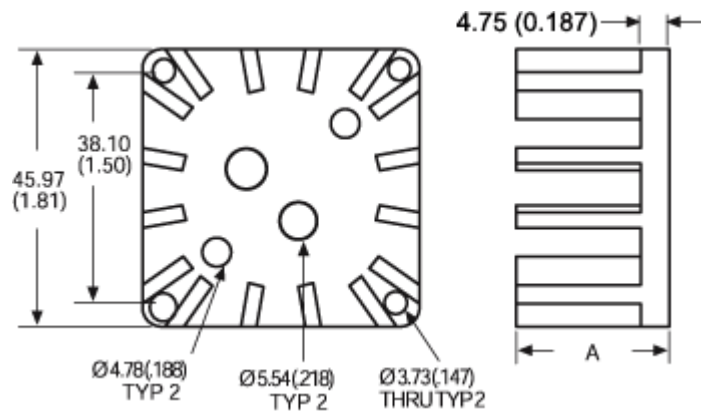

Board Level Cooling – Square Basket 5680

BOARD LEVEL COOLING – Square Basket 5680

Square Basket 5680 is a series of square basket board level heat sinks designed to cool TO-3, TO-218, TO-220, and TO-220-single gauge devices. Representative image only.

ORDERING INFORMATION

Part Number	Device Type
568000B00000G	TO-218, TO-220, TO-220-single gauge
568103B00000G	TO-3
568203B00000G	TO-3
568303B00000G	TO-3

HEAT SINK DETAILS

Property	Details
Material	Aluminum
Finish	Black Anodize
Device Attachment Options	Requires Mounting Kit
Thermal Interface Material	-

Property	Details
Heat Sink Width (mm)	45.97
Heat Sink Length (mm)	45.97
Heat Sink Height (mm)	See "A" Dim below
Heat Sink Mounting Direction	Horizontal

MECHANICAL & PERFORMANCE

Drawing dimensions are shown in mm, (in)

Part Number	"A" Dim
568000B00000G	12.70
568103B00000G	19.50
568203B00000G	25.40
568303B00000G	31.75

Part Numbers: 568103B00000G, 568203B00000G

Board Level Cooling – Square Basket 5680

Part Number: 568303B00000G