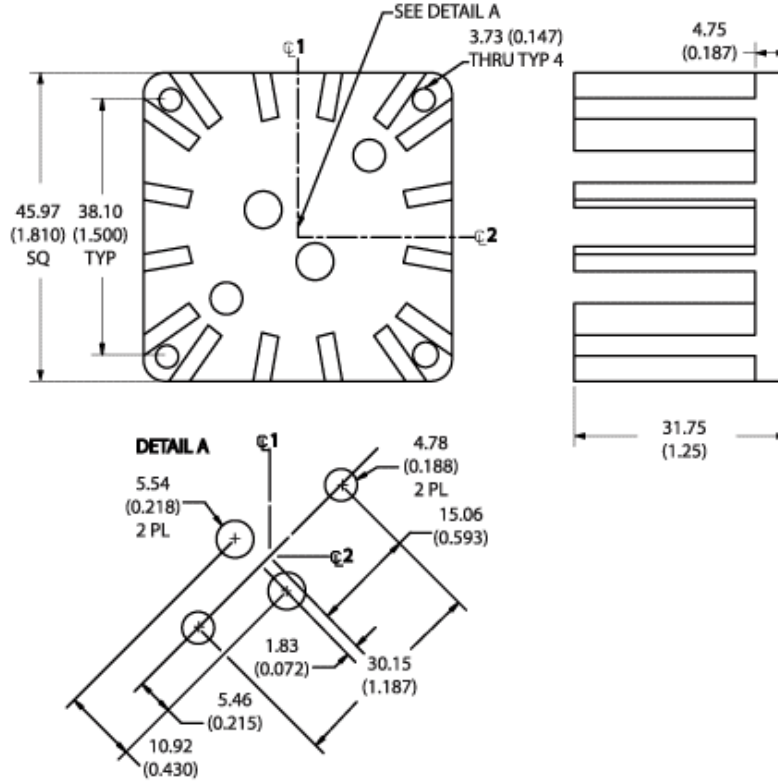

ORDERING INFORMATION

Part Number	Device Type
568000B00000G	TO-218, TO-220, TO-220-single gauge
568103B00000G	TO-3
568203B00000G	TO-3
568303B00000G	TO-3

HEAT SINK DETAILS

Property	Details
Material	Aluminum
Finish	Black Anodize
Device Attachment Options	Requires Mounting Kit
Thermal Interface Material	-

Property	Details
Heat Sink Width (mm)	45.97
Heat Sink Length (mm)	45.97
Heat Sink Height (mm)	See "A" Dim below
Heat Sink Mounting Direction	Horizontal

MECHANICAL & PERFORMANCE

Drawing dimensions are shown in mm, (in)

Part Number	"A" Dim
568000B00000G	12.70
568103B00000G	19.50
568203B00000G	25.40
568303B00000G	31.75

Part Numbers: 568103B00000G, 568203B00000G

Board Level Cooling – Square Basket 5680

Part Number: 568303B00000G