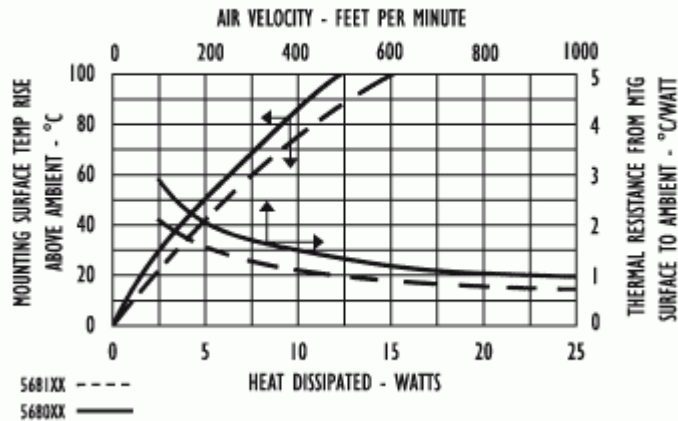

Board Level Cooling – Square Basket 5680

Part Number: 568303B00000G