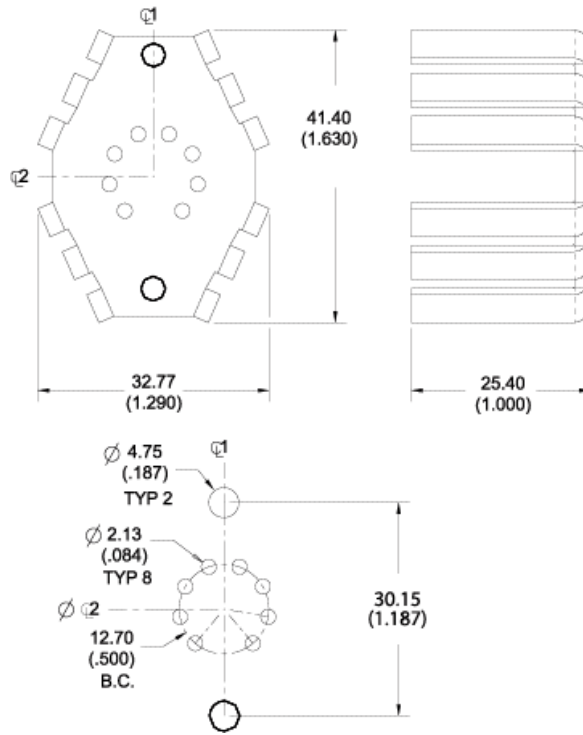

Board Level Cooling – Diamond Basket 5750

Part Number: 575815B00000G