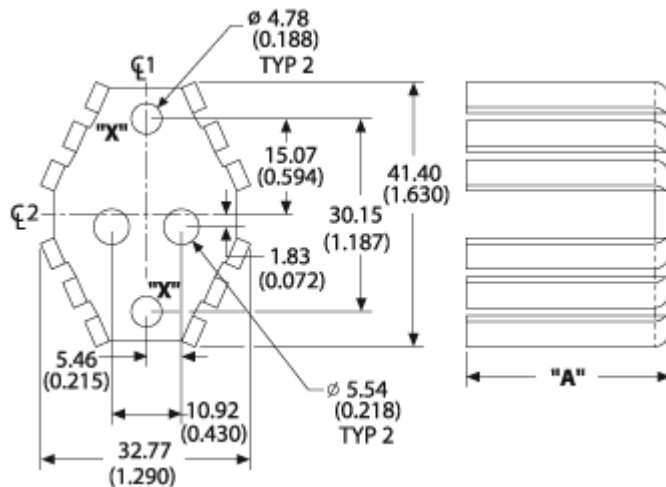

ORDERING INFORMATION

Part Number	Device Type
575603B00000G	TO-3
575703B00000G	TO-3
575803B00000G	TO-3
575903B00000G	TO-3
575815B00000G	TO-3

HEAT SINK DETAILS

Property	Details
Material	Aluminum
Finish	Black Anodize
Device Attachment Options	Requires Mounting Kit
Thermal Interface Material	-

Property	Details
Heat Sink Width (mm)	41.40
Heat Sink Length (mm)	32.77
Heat Sink Height (mm)	See "A" Dim Below
Heat Sink Mounting Direction	Horizontal

MECHANICAL & PERFORMANCE

Drawing dimensions are shown in mm, (in)

Part Number	"A" Dim
575603B00000G	12.70
575703B00000G	19.50
575803B00000G	25.40
575903B00000G	31.75
575815B00000G	25.40

Part Number: 575603B00000G, 575703B00000G, 575803B00000G, 575903B00000G

Board Level Cooling – Diamond Basket 5750