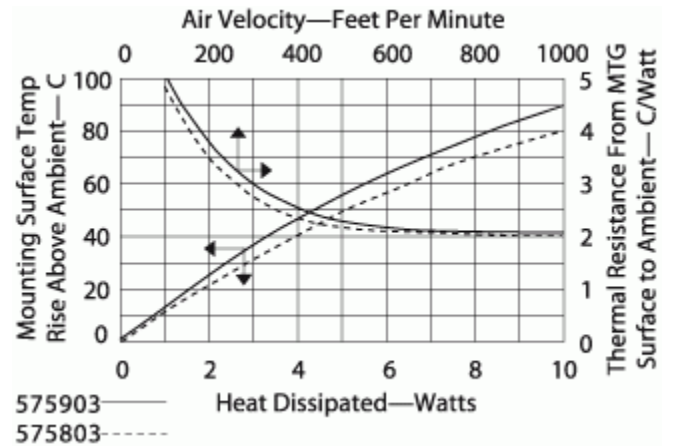

Board Level Cooling – Diamond Basket 5750

Part Number: 575815B00000G