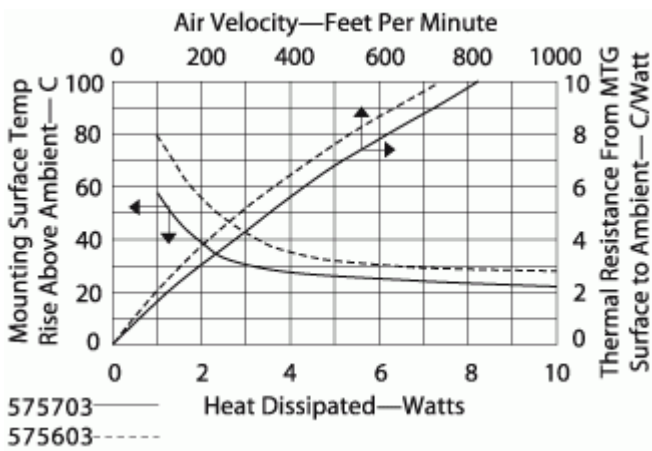

Board Level Cooling – Diamond Basket 5750

Part Number: 575815B00000G