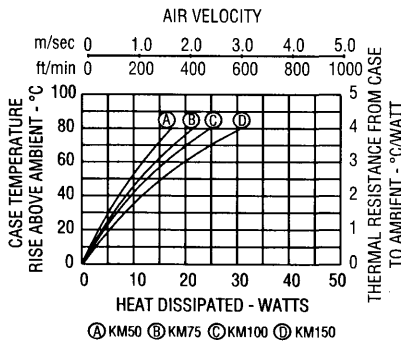

1.25GY-50

Model	Orientation	R_{θ} ($^{\circ}\text{C}/\text{W}$)
1.25GY-50	Horizontal	6.8
	Vertical	8.8

KM Series

Clips: 4426 (TO-220) 4473 (TO-218/TO-247)
4525 (TO-220) 4597 (TO-218/TO-247)

Model	Length mm (inches)	R_{θ} ($^{\circ}\text{C}/\text{W}$)	Model	Length mm (inches)	R_{θ} ($^{\circ}\text{C}/\text{W}$)
KM50-1	50.00 (1.969)	4.8	KM100-1	100.00 (3.937)	3.3
KM75-1	75.00 (2.953)	3.7	KM150-1	150.00 (5.906)	2.7

▲ KM75-1 + 4426 Clip

KL Series

Clips: 4426 (TO-220) 4473 (TO-218/TO-247)
4525 (TO-220) 4597 (TO-218/TO-247)

Model	Length mm (inches)	R_{θ} ($^{\circ}\text{C}/\text{W}$)	Model	Length mm (inches)	R_{θ} ($^{\circ}\text{C}/\text{W}$)
KL50-1	50.00 (1.969)	5.2	KL100-1	100.00 (3.937)	3.4
KL75-1	75.00 (2.953)	4.3	KL150-1	150.00 (5.906)	2.9