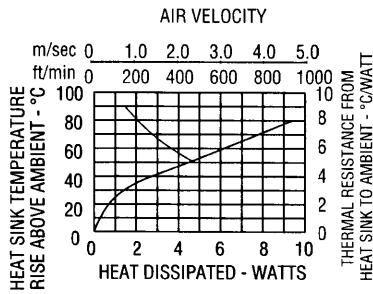

1.25GY-50

Model	Orientation	R_{θ} ($^{\circ}\text{C}/\text{W}$)
1.25GY-50	Horizontal	6.8
	Vertical	8.8

KM Series

Clips: 4426 (TO-220) 4473 (TO-218/TO-247)
4525 (TO-220) 4597 (TO-218/TO-247)

Model	Length mm (inches)	R_{θ} ($^{\circ}\text{C}/\text{W}$)	Model	Length mm (inches)	R_{θ} ($^{\circ}\text{C}/\text{W}$)
KM50-1	50.00 (1.969)	4.8	KM100-1	100.00 (3.937)	3.3
KM75-1	75.00 (2.953)	3.7	KM150-1	150.00 (5.906)	2.7