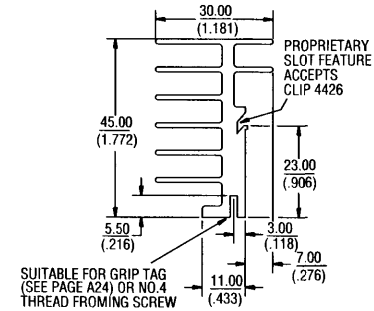

1.25GY-50

Model	Orientation	R_{θ} ($^{\circ}\text{C}/\text{W}$)
1.25GY-50	Horizontal	6.8
	Vertical	8.8

KM Series

Clips: 4426 (TO-220) 4473 (TO-218/TO-247)
4525 (TO-220) 4597 (TO-218/TO-247)

Model	Length mm (inches)	R_{θ} ($^{\circ}\text{C}/\text{W}$)	Model	Length mm (inches)	R_{θ} ($^{\circ}\text{C}/\text{W}$)
KM50-1	50.00 (1.969)	4.8	KM100-1	100.00 (3.937)	3.3
KM75-1	75.00 (2.953)	3.7	KM150-1	150.00 (5.906)	2.7

▲ KM75-1 + 4426 Clip

KL Series

Clips: 4426 (TO-220) 4473 (TO-218/TO-247)
4525 (TO-220) 4597 (TO-218/TO-247)

Model	Length mm (inches)	R_{θ} ($^{\circ}\text{C}/\text{W}$)	Model	Length mm (inches)	R_{θ} ($^{\circ}\text{C}/\text{W}$)
KL50-1	50.00 (1.969)	5.2	KL100-1	100.00 (3.937)	3.4
KL75-1	75.00 (2.953)	4.3	KL150-1	150.00 (5.906)	2.9