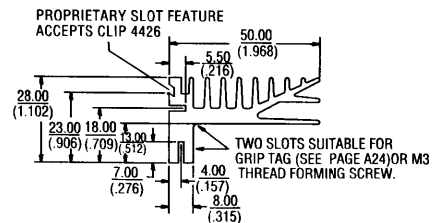

1.25GY-50

Model	Orientation	R_{θ} ($^{\circ}\text{C}/\text{W}$)
1.25GY-50	Horizontal	6.8
	Vertical	8.8

KM Series

Clips: 4426 (TO-220) 4473 (TO-218/TO-247)
4525 (TO-220) 4597 (TO-218/TO-247)

Model	Length mm (inches)	R_{θ} ($^{\circ}\text{C}/\text{W}$)	Model	Length mm (inches)	R_{θ} ($^{\circ}\text{C}/\text{W}$)
KM50-1	50.00 (1.969)	4.8	KM100-1	100.00 (3.937)	3.3
KM75-1	75.00 (2.953)	3.7	KM150-1	150.00 (5.906)	2.7

▲ KM75-1 + 4426 Clip

KL Series

Clips: 4426 (TO-220) 4473 (TO-218/TO-247)
4525 (TO-220) 4597 (TO-218/TO-247)

Model	Length mm (inches)	R_{θ} ($^{\circ}\text{C}/\text{W}$)	Model	Length mm (inches)	R_{θ} ($^{\circ}\text{C}/\text{W}$)
KL50-1	50.00 (1.969)	5.2	KL100-1	100.00 (3.937)	3.4
KL75-1	75.00 (2.953)	4.3	KL150-1	150.00 (5.906)	2.9