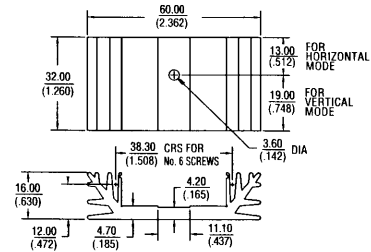

1.25GY-50

Model	Orientation	R_{θ} ($^{\circ}\text{C}/\text{W}$)
1.25GY-50	Horizontal	6.8
	Vertical	8.8

KM Series

Clips: 4426 (TO-220) 4473 (TO-218/TO-247)
4525 (TO-220) 4597 (TO-218/TO-247)

Model	Length mm (inches)	R_{θ} ($^{\circ}\text{C}/\text{W}$)	Model	Length mm (inches)	R_{θ} ($^{\circ}\text{C}/\text{W}$)
KM50-1	50.00 (1.969)	4.8	KM100-1	100.00 (3.937)	3.3
KM75-1	75.00 (2.953)	3.7	KM150-1	150.00 (5.906)	2.7

▲ KM75-1 + 4426 Clip

KL Series

Clips: 4426 (TO-220) 4473 (TO-218/TO-247)
4525 (TO-220) 4597 (TO-218/TO-247)

Model	Length mm (inches)	R_{θ} ($^{\circ}\text{C}/\text{W}$)	Model	Length mm (inches)	R_{θ} ($^{\circ}\text{C}/\text{W}$)
KL50-1	50.00 (1.969)	5.2	KL100-1	100.00 (3.937)	3.4
KL75-1	75.00 (2.953)	4.3	KL150-1	150.00 (5.906)	2.9