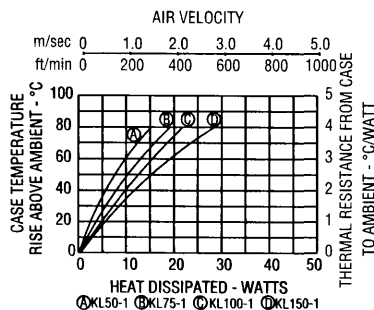

1.25GY-50

Model	Orientation	R_{θ} ($^{\circ}\text{C}/\text{W}$)
1.25GY-50	Horizontal	6.8
	Vertical	8.8

KM Series

Clips: 4426 (TO-220) 4473 (TO-218/TO-247)
4525 (TO-220) 4597 (TO-218/TO-247)

Model	Length mm (inches)	R_{θ} ($^{\circ}\text{C}/\text{W}$)	Model	Length mm (inches)	R_{θ} ($^{\circ}\text{C}/\text{W}$)
KM50-1	50.00 (1.969)	4.8	KM100-1	100.00 (3.937)	3.3
KM75-1	75.00 (2.953)	3.7	KM150-1	150.00 (5.906)	2.7

▲ KM75-1 + 4426 Clip

KL Series

Clips: 4426 (TO-220) 4473 (TO-218/TO-247)
4525 (TO-220) 4597 (TO-218/TO-247)

Model	Length mm (inches)	R_{θ} ($^{\circ}\text{C}/\text{W}$)	Model	Length mm (inches)	R_{θ} ($^{\circ}\text{C}/\text{W}$)
KL50-1	50.00 (1.969)	5.2	KL100-1	100.00 (3.937)	3.4
KL75-1	75.00 (2.953)	4.3	KL150-1	150.00 (5.906)	2.9